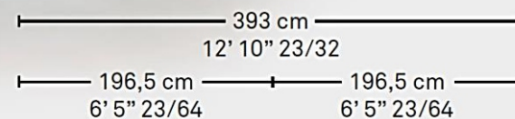

SH02

CANADIAN
HEMLOCK
HEMLOCK
CANADESE

AUVERGNE GRÈS
PORCELAIN
GRES PORCELLANATO
AUVERGNE

SAUNA (1)
HAMMAM (1)
WOOD / ALUMINIUM LOUNGER (1)
HAMMAM FOOTREST (1)
HEADREST / BACKREST (1)
TOWEL STAND (1)

SAUNA (1)
HAMMAM (1)
LETTINO LEGNO E ALLUMINIO (1)
PANCA POGGIAPIEDI (1)
POGGIATESTA / POGGIASCHIENA (1)
PIANTANA PORTASCIUGAMANI (1)