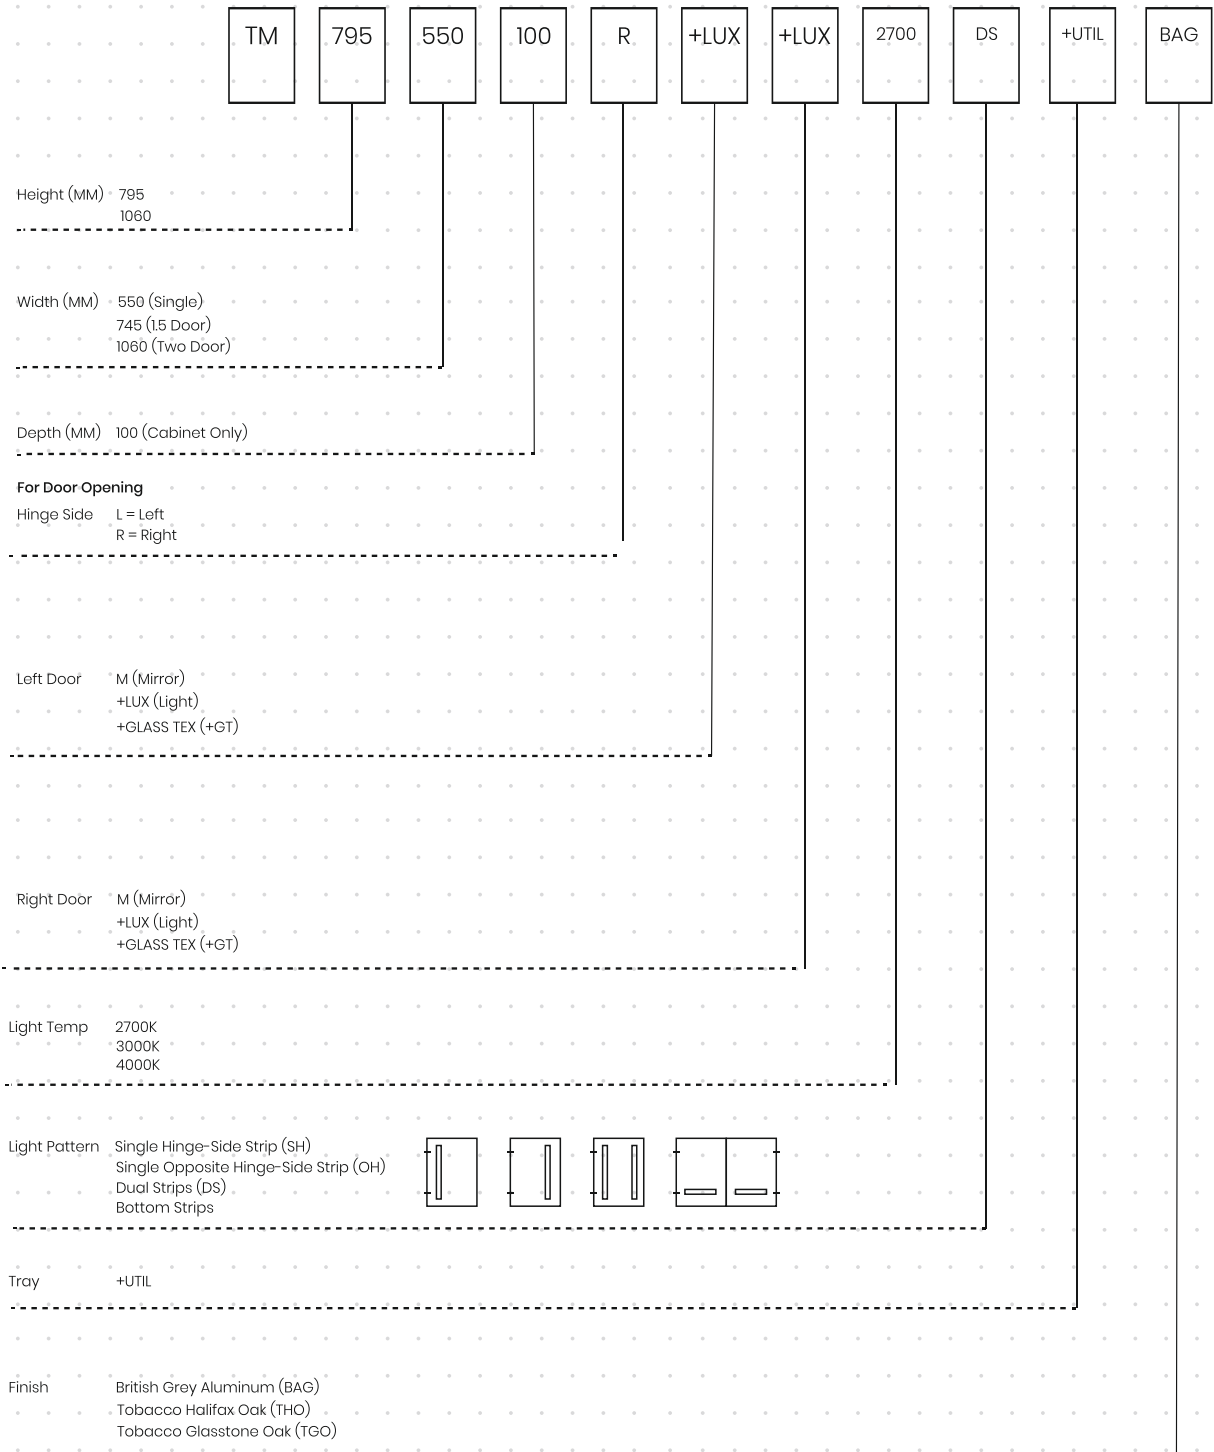

Model Number