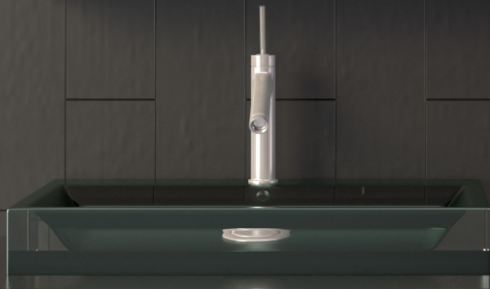

TYDIS
MIRROR CABINET

NUMA