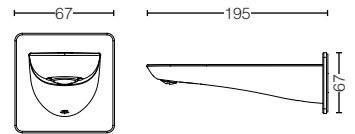

TBG04201B
Bath Filler (3 Hole)
Size : 340W x 272D x 117H mm