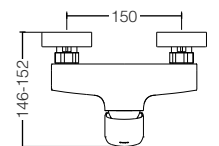

reddot award 2019
winner

TLG09201B
2 Handle Washbasin Faucet
(3 Holes) *2
Size : 200W x 174D x 113H mm