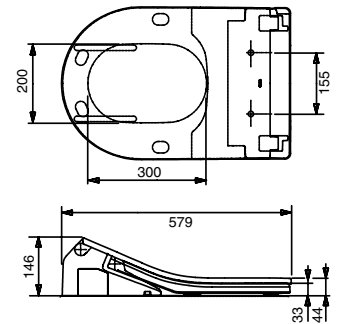

TCF795C2Z#NW1
WASHLET RX
Bowl Shape : D Shape
Size : 386W x 579D x 146H mm

CW542EMUNW1
Matching Toilet