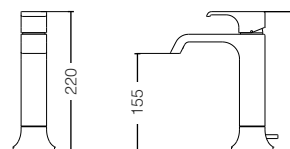

TLG08303B

Single Lever Washbasin Faucet for
Semi-tall Vessel w/ Pop-Up Waste
Size : 120D x 220H mm

reddot award 2019
winner