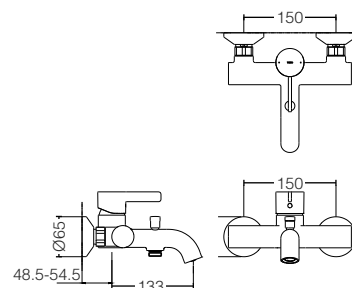

GF SERIES

TBG11301B
Single Lever
Shower Mixer
Size : 150W x 121D x 97H mm

TBG11302B
Single Lever
Bath & Shower Mixer
Size : 150W x 181D x 100H mm

TBG11303B
Single Lever
Shower Mixer *3
Size : 135W x 58D x 135H mm