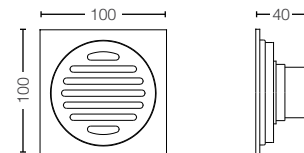

T113HK7R
Flip up Type Grab Bar w/Lock
Size : 700W x 262D x 657H mm

T110D17S
Fitting

THX1A-3N
P-Trap for Lavatory (L= 262 mm)
Size : 262W x 190D mm

THX1A-5N
P-Trap for Lavatory (L= 308 mm)

THX1A-6N
P-Trap for Lavatory (L= 352 mm)

THX20MCRB
Shower Spray, Chrome. 4.0 LPM
(GREEN ITEM)
Size : 125W x 125D x 110H mm

TX1DB
Floor Drain W/Square Flange (2")
Size : 115W x 62D x 115H mm

TVBA407
Floor Drain W/Square Flange
Size : 100W x 40D x 100H mm