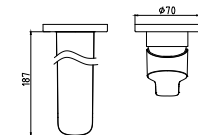

TLG03307B2

Wall Mounted Single Lever
Washbasin Faucet,
exposed (Short Spout)
Size : 120W x 195D x 76H mm

NEW

TLN01301B

Wall Mounted Single Lever
Washbasin Faucet, concealed
Size : 120W x 76D mm