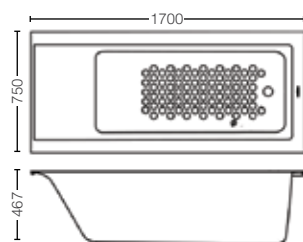

PAY1580PE#W

Acrylic Bathtub
Size : 1500W x 750D x 530H mm
Slip-Resistance Surface
Waste Fittings Not Included
Waste Fitting - (DB501-2B)