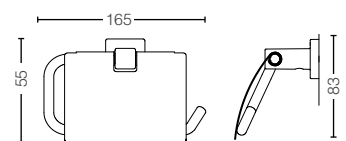

ACCESSORIES / OTHERS

YT903S6C
Towel Bar (600 mm)
Size : 624W x 60D mm

YH406RC
Paper Holder
Size : 165W x 83D x 55H mm

YTT406C
Towel Ring
Size : $\varnothing$ 145 mm

YRH406C
Robe Hook
Size : 40W x 55D x 48H mm

YTS406BC
Towel Shelf
Size : 560W x 200D x 90H mm

YT406S4RC
Towel Bar (400 mm)
Size : 440W x 55D x 40H mm

YT406S6RC
Towel Bar (600 mm)
Size : 650W x 55D x 40H mm

YH408RC
Paper Holder
Size : 165W x 55D x 83H mm