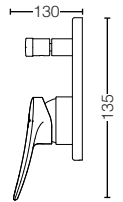

TBS03001B
Bath Spout
Size : 67W x 145D x 67H mm