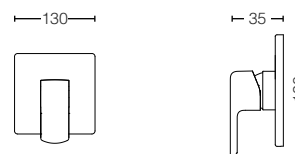

TBG02303B
Single Lever
Shower Mixer
Size : 130W x 35D x 130H mm