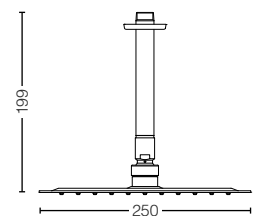

Shower Options

TX488SLZ
Overhead Shower
Fixed Shower Head W/Pipe,
250mm, round
Size : 250 mm dia

TX488STN
Overhead Shower
Fixed Shower Head W/Pipe,
250mm, square
Size : 250mm dia

TX491SLZ
Overhead Shower
Fixed Shower Head W/Pipe,
250mm, round, ceiling type
Size : 250mm dia

TX491ST
Overhead Shower
Fixed Shower Head W/Pipe,
250mm, square, ceiling type
Size : 250mm dia