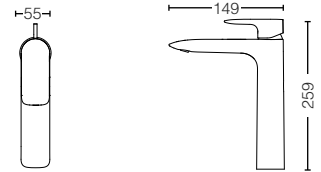

reddot award 2018
winner

NEW TLN01301B
Wall Mounted Single Lever Washbasin
Faucet, concealed
Size : 120W x 76D mm