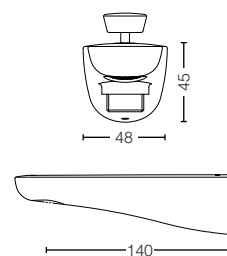

TTBR301 / TTBB301
Single Lever Bath and
Shower w/ Diverter
Size : 100W x 188D x 160H mm

TTBR101
Bath Spout w/ Diverter
Size : 48W x 140D x 45H mm

TTBR101-1
Bath Spout
Size : 48W x 140D x 45H mm

TTWR101
Bidet Faucet 1 Way
Size : 40W x 101D x 69H mm