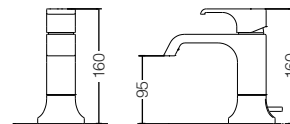

GC SERIES

TLG08301B

Single Lever Washbasin Faucet
w/ Pop-Up Waste
Size : 114D x 160H mm

reddot award 2019
winner

TLG08302B

Single Lever Washbasin Faucet
w/o Pop-Up Waste
Size : 114D x 160H mm

reddot award 2019
winner