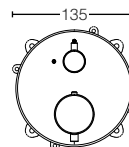

TBV01407B
Thermostat Controller
for 1 Outlet Use
Size : 135W x 72D x 135H mm