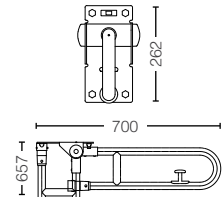

T110D17S
Fitting

THX1A-3N
P-Trap for Lavatory (L= 262 mm)
Size : 262W x 190D mm