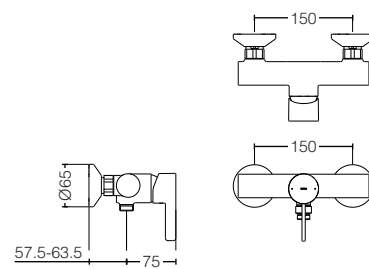

GF SERIES

TBG11301B
Single Lever
Shower Mixer
Size : 150W x 121D x 97H mm

TBG11302B
Single Lever
Bath & Shower Mixer
Size : 150W x 181D x 100H mm

TBG11303B
Single Lever
Shower Mixer *3
Size : 135W x 58D x 135H mm