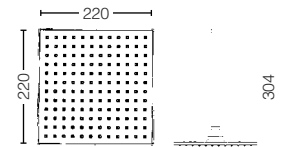

DBX103CSVG
Wall Mounted Over Head Shower
Size : 220W x 305D x 220H mm