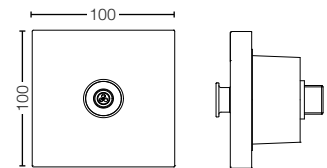

reddot design award
winner 2013

TBV02105B
3-Way Diverter with Stop Valve (2 nos)
Size : 135W x 135H mm