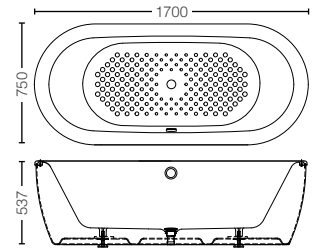

FBYN1716CPTE#W

Enameled Cast Iron
Free Standing Bathtub
Size : 1700W x 750D x 537H mm
Slip-Resistance Surface
Waste Fittings included