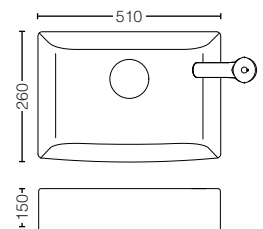

LW248JR#W
(Right Tap Hole)
Wall Hung Washbasin

LW248JL#W
(Left Tap Hole)
Size : 510W x 260D mm x 150H mm

LW137Y#XW
Wall Hung Washbasin
Size : 854W x 483D x 170H mm

LW273CJW/F#W
 Wall Hung Washbasin
 Size : 420W x 420D x 280H mm