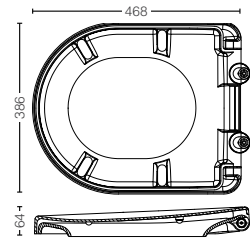

TC504CVK
Duroplast Seat and Cover
W/Soft Close (Regular)
Matching Toilet: CW580M#NW1
Size : 357W x 442D x 51H mm