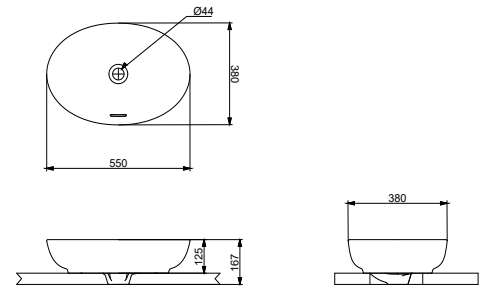

VM5D419#XW
Cover lead wire

VM5D417#XW
Cover Pop Up

LS903MTVE#CMW
Console Washbasin (CLEANMATTE)
Size : 460W x 420D x 130H mm

HM919MTVE#CMW
Drain Fitting

HM917MTVE#CMW
Drain Fitting

(Made to Order)

NEW **L1705E#XW**
Console Washbasin
Size : 550W x 380D x 125H mm