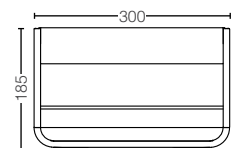

TYC423WC
Clean Dry
High Speed Hand Dryer (Double Side)
w/o Heater
AC 230V Operated
Size : 300W x 185D x 550H mm