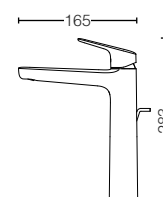

TLG03305B

Single Lever
Washbasin Faucet for Tall Vessel
w/ Pop-Up Waste
Size : 55W x 165D x 283H mm