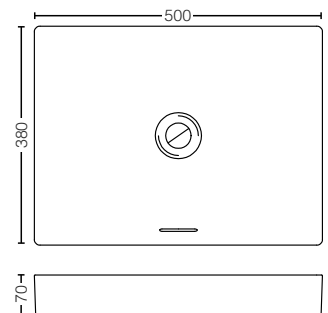

L4716RE#XW
Console Washbasin (CEFIONTECT)
Size : 600W x 380D x 70H mm

VM5D419#XW
Cover lead wire

VM5D417#XW
Cover Pop Up type