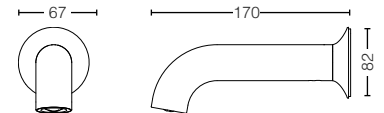

TBS02304B
Single Lever
Bath & Shower Mixer
w/ Diverter and Valve
Size : 135W x 138D x 178H mm

TBS02001B
Bath Spout
Size : 67W x 170D x 82H mm

Recommended shower combination

*1. Without waste fitting *2. 2 handle heat transfer prevention design *3. Fall prevention feature *4. Safety design resin hanger