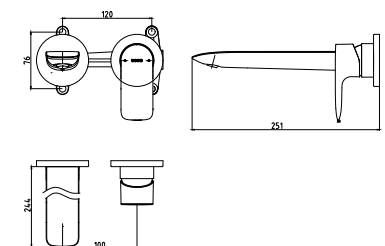

reddot award 2018
winner

NEW TLN01301B
Wall Mounted Single Lever Washbasin
Faucet, concealed
Size : 120W x 76D mm

NEW TLN01301B
Wall Mounted Single Lever Washbasin
Faucet, concealed
Size : 120W x 76D mm