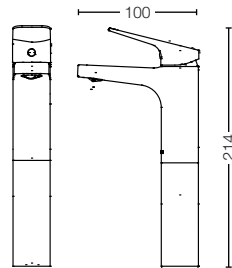

TTLR102
Single Lever Pillar Cock
Size : 100D x 122H mm

TTLR102V
 Single Lever Pillar Cock-Semi Tall
 Size : 100W x 214H mm

TTBR302 / TTBB301
 Single Lever Bath and Shower w/ Diverter
 Size : 100W x 187D x 80H mm