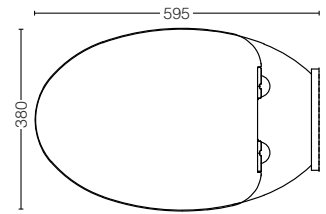

CW813PJWS#W

Wall Faced Toilet
Flush System : Wash Down (4.5/3L)
Bowl Shape : Elongated
Rough-in : 180mm
Size : 380W x 595D x 400H mm

TC811SJ

Seat & Cover (Soft Close Elongated)

TX215C

Slip in Connector