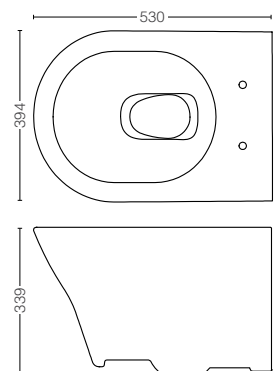

WALL HUNG TOILET

CW572MUNW1

VP Wall-hung Toilet (V shape perfection)
Flush System : TORNADO FLUSH
Water Use : 4.5/3L
Size : 380W x 540D x 335H mm

TC600VS#W

Slim Seat and Cover

TX215C

Slip in connector

CW562MUNW1

VA Wall-hung Toilet (V shape authentic)
Flush System : TORNADO FLUSH
Water Use : 4.5/3L
Size : 380W x 540D x 335H mm

TC600VS#W

Slim seat & cover

TX215C

Slip in connector

CW274JWS#W

"Alisei" Wall Hung Toilet
Flush System : Dual Flush 4.5/3 L
Bowl shape : Square
Rough in : 210 mm
Size : 404W x 590D x 400H mm

TC273SJ#W

Duroplast Seat & Cover
(Soft Close)

TX215C

Slip in Connector

CW162MUNW1

Wall Hung Toilet
Flush System : TORNADO FLUSH (4.5/3.0L)
Size : 394W x 530D x 339H mm
Bowl Shape : D Shape
Concealed Tank
Recommended : WH132MNF/WH132MHFR

TC510CVK-1

Duroplast Seat & Cover (Soft Close)

TX215C

Slip in Connector