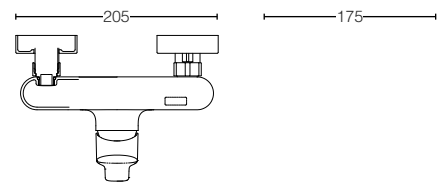

Wall Mounted Single Lever Washbasin
Faucet, exposed (Long Spout)
Size : 175W x 245D x 102H mm

GS SERIES

TLG03201B
2 Handle
Washbasin Faucet
(3 Hole)
Size : 240W x 112D x 121H mm

TBG03301B
Single Lever
Shower Mixer
Size : 205W x 175D x 65H mm