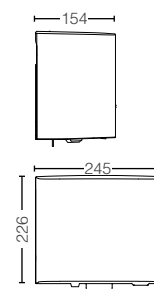

TYC322M
High Speed Hand Dryer
Air Heater On/ Off
AC 220-240V
Size : 245W x 154D x 226H mm

TYC322WF
High Speed Hand Dryer
Air Heater On/ Off
AC 220-240V
Size : 245W x 154D x 226H mm