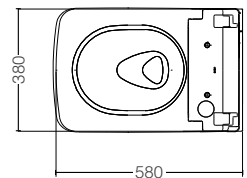

CW522EMUNW1
SP Wall-hung Toilet
Flush System : TORNADO FLUSH
Water Use : 4.5/3L
Rough-in : H=220 mm
Size : 380W x 580D x 335H mm