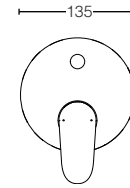

TBS04303B
Single Lever
Shower Mixer
w/ Valve
Size : 135W x 65D x 143H mm

TBS04304B
Single Lever
Bath & Shower Mixer
w/ Diverter and Valve
Size : 135W x 130D x 135H mm

TBS03001B
Bath Spout
Size : 67W x 145D x 67H mm