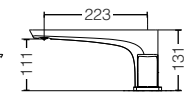

reddot award 2019
winner

TLG07307B

Wall Mounted
Washbasin Faucet (Short Spout) *
Size : 206D x 98H mm

TLG07308B

Wall Mounted
Washbasin Faucet (Long Spout) *1
Size : 258D x 98H mm

TLG07201B

2 Handle Washbasin Faucet
(3 Holes) *2
Size : 240W x 254D x 131H mm