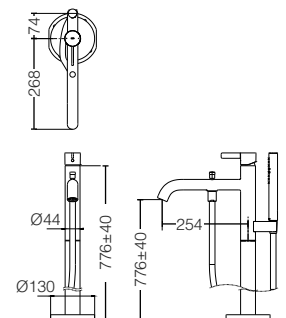

Brushed Nickel #BN
X
Polished Nickel #PN
#XBC

Brushed French Gold #BFG
X
Polished French Gold #PFG
#XDE