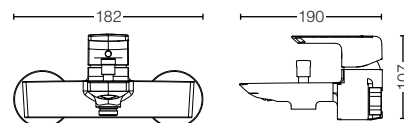

TBG02302B
Single Lever
Bath & Shower Mixer
Size : 182W x 190D x 107H mm