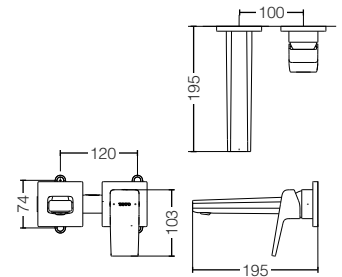

TLG10201B
2 Handle Washbasin Faucet
(3 Holes) *2
Size : 200W x 158D x 130H mm