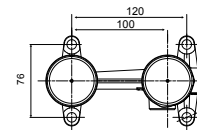

TLG03306B

Single Lever
Washbasin Faucet for Tall Vessel
w/o Pop-Up Waste
Size : 165W x 55D x 283H mm

reddot award 2018
winner

NEW

TLN01301B

Wall Mounted Single Lever Washbasin
Faucet, concealed
Size : 120W x 76D mm