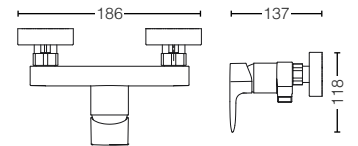

GA SERIES

TLG04201B
2 Handle
Washbasin Faucet (3 Hole)
Size : 270W x 105D x 110H mm

TLG04101B
Single Lever
Washbasin Faucet
(Cold Water)
Size : 95W x 85D x 139H mm