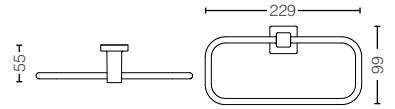

YRH408C
Robe Hook
Size : 40W x 55D x 40H mm