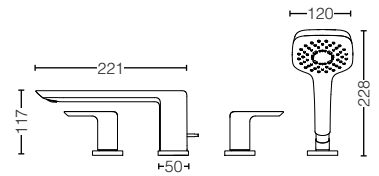

Recommended shower combination

Polished
Chrome

Brushed
Nickel
#BN

Polished
Nickel
#PN

Brushed
French Gold
#BFG

Polished
French Gold
#PFG

*1. Without waste fitting *2. 2 handle heat transfer prevention design *3. Need MINI UNIT (TBN01001) separately *4. Need Installation Base (TBN01105) separately *5. Fall prevention feature *6. Safety design resin hanger