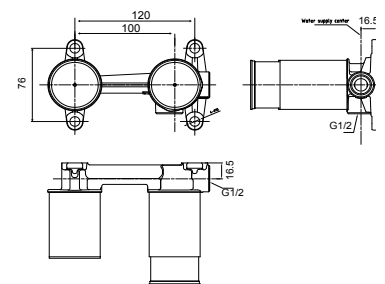

reddot award 2018
winner

NEW TLN01301B
Wall Mounted Single Lever Washbasin
Faucet, concealed
Size : 120W x 76D mm

NEW TLN01301B
Wall Mounted Single Lever Washbasin
Faucet, concealed
Size : 120W x 76D mm