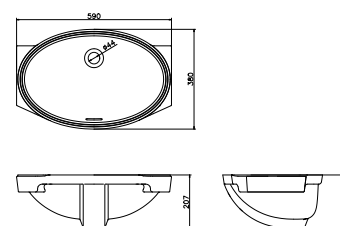

WASHBASIN

LW647CJW/F#W
Semi Recessed Washbasin
Size : 520W x 420D x 157H mm
(1 Tap Hole)

LW647JW/F#W
(3 Tap Hole)

LW533J#W
Semi Recessed Washbasin
Size : 430W x 430D x 175H mm