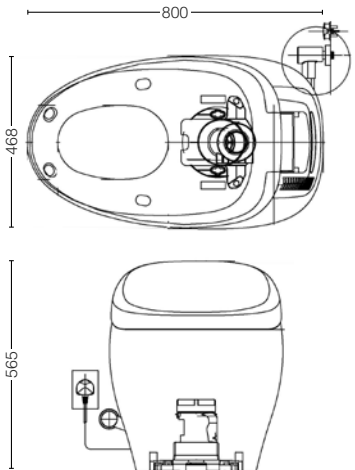

CS900VT#NW1

NEOREST NX I (Silver)
Flush System : TORNADO FLUSH 3.8L/3.0L
Rough-in : 305mm
Size : 468W x 800D x 565H mm

T53P100
Floor flange