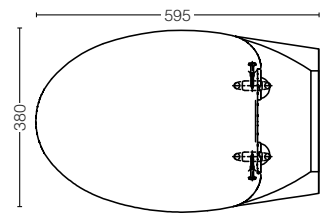

CW812JWS#W

Wall Hung Toilet
Flush System : Wash Down (4.5/3L)
Bowl Shape : Elongated
Rough-in : 210mm
Size : 380W x 595D x 346H mm

TC811SJ

Seat & Cover (Soft Close Elongated)

TX215C

Slip in Connector

CW813PJWS#W

Wall Faced Toilet
Flush System : Wash Down (4.5/3L)
Bowl Shape : Elongated
Rough-in : 180mm
Size : 380W x 595D x 400H mm

TC811SJ

Seat & Cover (Soft Close Elongated)

TX215C

Slip in Connector