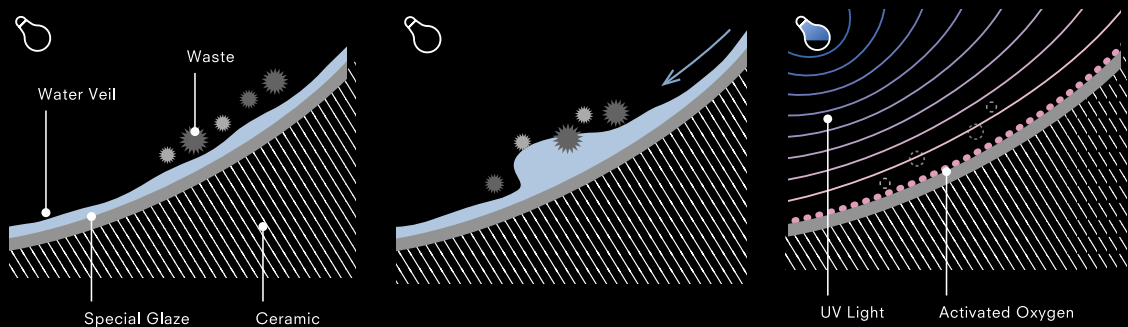

SWIRLS and **EJECTS**
Waste Entirely

**TORNADO
FLUSH**

CLEAN SYNERGY

360° cleaning power reaches
every spot using less water.

TORNADO FLUSH not only cleans more effectively, it does so quietly using less water. Powerful streams of water merge and swirl 360 degrees, washing every spot inside the **RIMLESS** toilet bowl.

Powerful washing where waste accumulates most easily

TORNADO FLUSH's dynamic waterjet discharges from near the front of the toilet bowl, travels in a narrow channel along a hairpin curve, and with sustained water pressure thoroughly cleanses the areas where waste accumulates most easily—and then washes the entire bowl clean. Exquisitely high-quality ceramic makes this innovative design possible.

The RIMLESS design leaves no place for waste and germs to hide. It also makes for a much easier to clean toilet.

ACTILIGHT

Photocatalytic glaze,
the ultimate cleaning technology,
has the natural power to
decompose waste.

Operates 24 hours a day to maintain hygienic conditions

The photocatalytic process with UV light and titanium dioxide produces Activated Oxygen from the ambient oxygen and water molecules, which further breaks down organic waste and reduces the food source that microbes feed on.