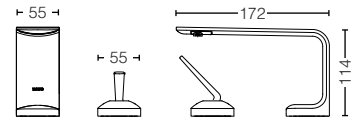

ZL SERIES

TLP02301B
 Single Lever
 Washbasin Faucet
 w/ Pop-Up Waste
 Size : 56W x 172D x 114H mm

TLP02303B
Single Lever
Washbasin Faucet
w/o Pop-Up Waste
Size : 55W x 172D x 114H mm

TLP02304B
Single Lever Washbasin Faucet
for Semi-tall Vessel w/ Pop-Up Waste
Size : 55W x 172D x 174H mm