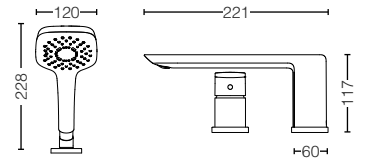

Recommended shower combination

Polished
Chrome

Brushed
Nickel
#BN

Polished
Nickel
#PN

Brushed
French Gold
#BFG

Polished
French Gold
#PFG

*1. Without waste fitting *2. 2 handle heat transfer prevention design *3. Need MINI UNIT (TBN01001) separately *4. Need Installation Base (TBN01105) separately *5. Fall prevention feature *6. Safety design resin hanger