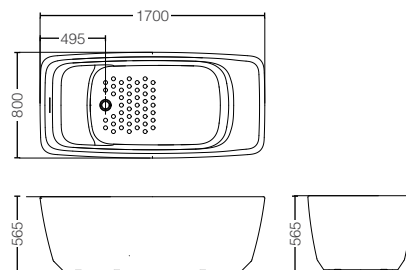

Air-Jet + Whirlpool

The luxury combination of Air-Jet and Whirlpool maximizes your bathroom experience.

BATHTUB GALALATO

PJY1724PWE#GW (Gloss White)
PJY1724PWE#MW (Matte White)
 W/o Hand Grip
 FreeStanding Bathtub
 Size: 1700W x 800D x 565H mm
 Waste Fitting included