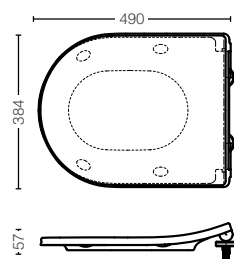

TC600VS#W
Slim Seat and Cover
w/ Soft Close (Elongated)
Size : 488W x 370D x 55H mm