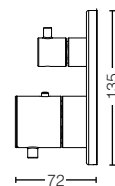

TBV01407B
Thermostat Controller
for 1 Outlet Use
Size : 135W x 72D x 135H mm