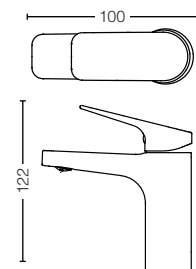

REI

REI-S

TTLR302F-1N
Washbasin Faucet
w/Pop-up Waste

TTLR302F
Washbasin Faucet
w/o Pop-up Waste
Size : 172D x 153H mm

TTLR302FV-1
Extended Washbasin Faucet
w/Pop-up Waste

TTLR302FV
Extended Washbasin Faucet
w/o Pop-up Waste
Size : 140D x 277H mm

TTLR102
Single Lever Pillar Cock
Size : 100D x 122H mm