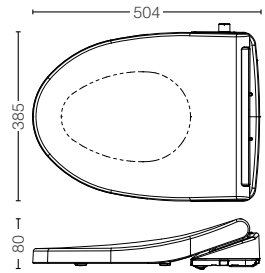

TCW09S

ECOWASHER

Material : Urea Resin
Function : Rear Cleaning
Bidet
Matching : CW762MUNW1, CW162MUNW1,
Toilet : CW542MUNW1
Size : 380W x 503D x 105H mm