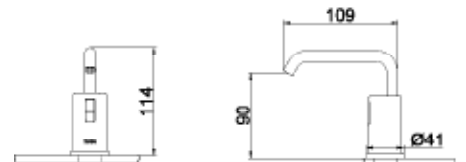

DSE101KP

DC type: 4 x D15V Battery
Size: 41W x 131D x 114H mm