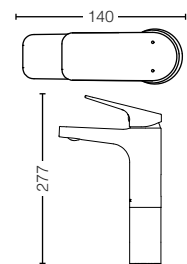

TTLR102
Single Lever Pillar Cock
Size : 100D x 122H mm

TTLR102V
 Single Lever Pillar Cock-Semi Tall
 Size : 100W x 214H mm

TTBR302 / TTBB301
 Single Lever Bath and Shower w/ Diverter
 Size : 100W x 187D x 80H mm