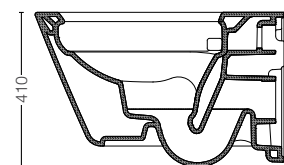

TC512AW
Slim Seat and Cover

TX215C
Slip in Connector