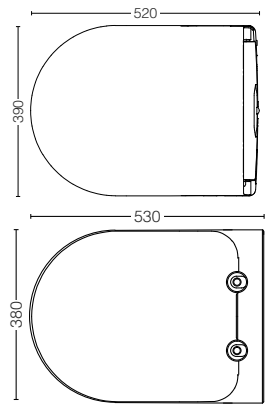

WASHLET® COMBINATIONS

CW580M#NW1 + TCF6631A#NW1