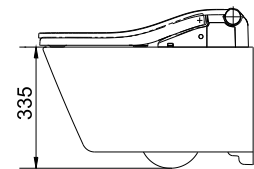

TCF804C2Z#NW1
Washlet SW

TX215C
Slip in Connector