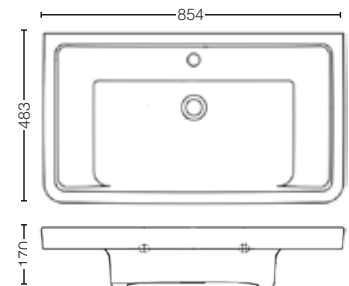

LW248JR#W
(Right Tap Hole)
Wall Hung Washbasin

LW248JL#W
(Left Tap Hole)
Size : 510W x 260D mm x 150H mm

LW137Y#XW
Wall Hung Washbasin
Size : 854W x 483D x 170H mm

LW273CJW/F#W
 Wall Hung Washbasin
 Size : 420W x 420D x 280H mm