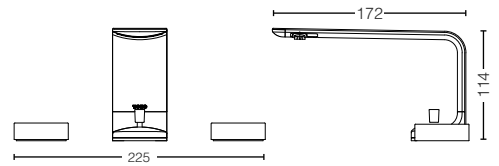

TLP02201B
2 Handle
Washbasin Faucet (3 Hole) *2
Size : 225W x 172D x 114H mm