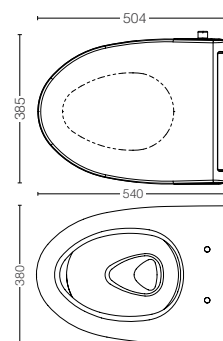

CW580M#NW1 + TCW08S \ TCW07S