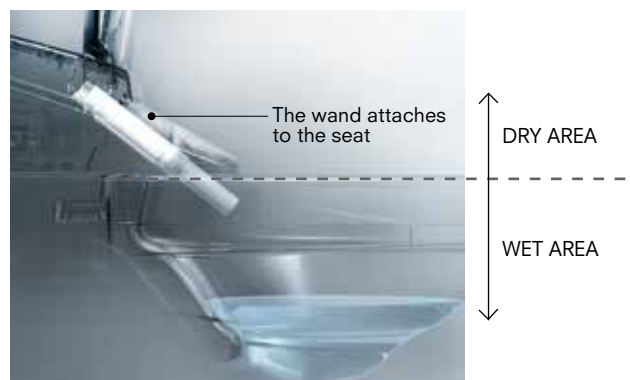

Self-cleans inside with EWATER+

Always Keeping Conditions Clean

Made of high-quality waste-resistant resin and automatically sprayed with EWATER+ after each use, the wand is extremely resistant to waste and stains. What's more, the wand attaches to the seat, not the bowl, so waste is less likely to even reach it. Though the wand is self-cleaning, you will appreciate how easily you can reach it and wipe it spotless.