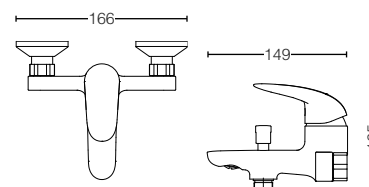

TBS03301B
Single Lever
Shower Mixer
Size : 166W x 140D x 99H mm

TBS03302B
Single Lever
Bath & Shower Mixer
Size : 166W x 149D x 165H mm

TBS03303B
Single Lever
Shower Mixer
w/ Valve
Size : 135W x 70D x 143H mm