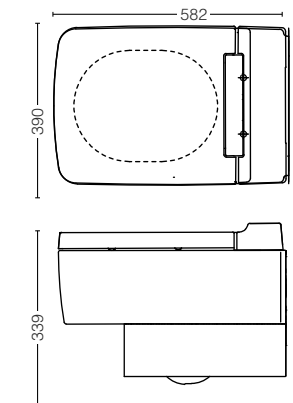

CONTROLLER

MB176G#WH

CW512YR#W / 7EE0007 / TCF403EA#NW1

Washlet Set
Flush System : TORNADO FLUSH (4.5/3L)
Bowl Shape : Square
Rough-in : 220mm (P-Trap)
Size : 392W x 582D x 340H mm

to be combined with metallic cover 7EE007

TX215C
Slip in Connector