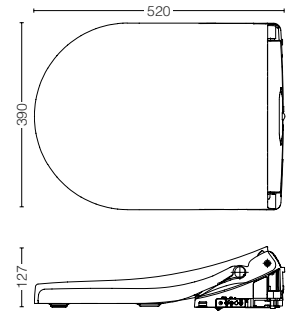

TCF4732A#NW1

WASHLET
Bowl Shape : D Shape
Size : 390W x 520D x 127H mm

CW762MUNW1, CW162MUNW1
CW542MUNW1, CW552MUNW1
Matching Toilet

TCF403EA#NW1

WASHLET
Bowl Shape : Square
Size : 392W x 582D x 134H mm

CW512YR#W
Matching Toilet