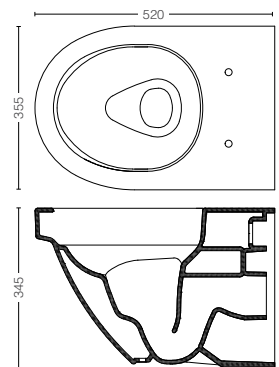

CW182M#NW1

Roundy Wall Hung Toilet
Flush System : Washdown 6/3L
Size : 355W X 520D x 410H mm
Rough in : 220 mm

TC506VSIT#W/TC402A

Soft Close Seat & Cover

TX215C

Slip in Connector