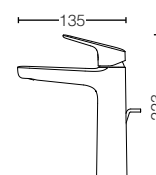

GS SERIES

TLG03301B

Single Lever
Washbasin Faucet
w/ Pop-Up Waste
Size : 55W x 115D x 173H mm

TLG03302B

Single Lever
Washbasin Faucet
w/o Pop-Up Waste
Size : 55W x 115D x 173H mm

TLG03303B

Single Lever
Washbasin Faucet for Semi-tall Vessel
w/ Pop-Up Waste
Size : 55W x 135D x 223H mm