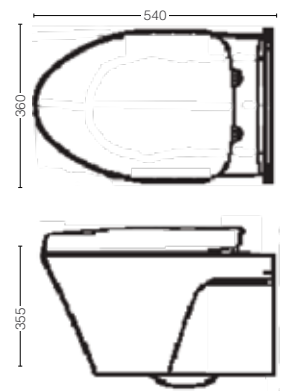

WALL HUNG TOILET

CW762MUNW1

Basic + NC Wall-Hung Toilet (CeFion)
Flush System : TORNADO FLUSH (4.8/3L)
Size : 380W x 530D x 340H mm
Bowl Shape : D Shape
Concealed Tank
Recommended : WH132MNF/WH132MHFR

TC384CVK

Duroplast Seat & Cover
(Soft Close)

TX215C

Slip in Connector

CW812JWS#W

Le Muse Wall-Hung Toilet
Flush System : Wash Down (4.5/3L)
Size : 380W x 595D x 346H mm
Bowl Shape : Elongated

TC811SJ

Seat & Cover
(Soft Close Elongated Duroplast)

TX215C

Slip in Connector

CW822NJWS#W

Avante Wall Hung Toilet
(For Concealed System)
Flush System : TORNADO FLUSH (4.5/3L)
Size : 360W x 540D x 340H mm
Bowl Shape : Elongated
Rough-in : 220 mm (P-Trap)

TC281SJ

Duroplast Seat & Cover
(Soft Close)

TX215C

Slip in Connector

CW822M#NW1

Avante Wall Hung Toilet
Flush System : TORNADO FLUSH (6/3L)
Size : 360W x 540D x 355H mm
Bowl Shape : Elongated
Rough-in : 220 mm (P-Trap)

TC394CVK#W/TC281SJ

Duroplast Seat & Cover (Soft Close)

TX215C

Slip in Connector