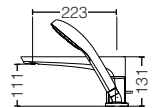

#PRG, #BRG, #PBL, #BBL, #MBL colors will be available from 2023.

*1. Without waste fitting *2. 2 handle heat transfer prevention design *3. Need MINI UNIT (TBN01001) separately *4. Need Installation Base (TBN01105) separately