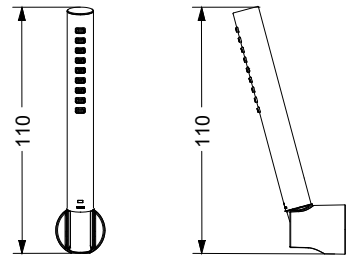

SHOWER PRODUCTS

Around Items

TBW01015B
Sliding Rail
900mm (Round)
Size : 30W x 30D x 959H mm