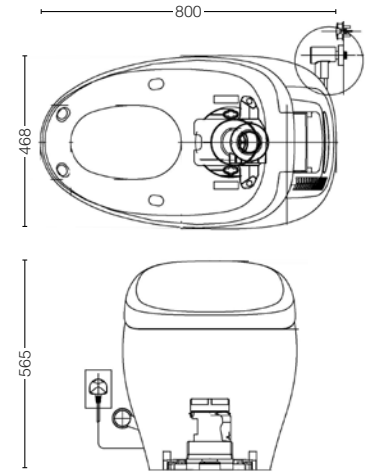

Exquisite from every angle.

NEOREST NX

CS901KVT#NW1

NEOREST NX II (Brushed Nickel)
Flush System : TORNADO FLUSH 3.8L/3.0L
Rough-in : 305mm
Size : 468W x 800D x 565H mm

T53P100
Floor flange

CS901VT#NW1

NEOREST NX II (French Gold)
Flush System : TORNADO FLUSH 3.8L/3.0L
Rough-in : 305mm
Size : 468W x 800D x 565H mm