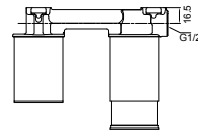

TLG03306B

Single Lever
Washbasin Faucet for Tall Vessel
w/o Pop-Up Waste
Size : 165W x 55D x 283H mm

reddot award 2018
winner

NEW

TLN01301B

Wall Mounted Single Lever Washbasin
Faucet, concealed
Size : 120W x 76D mm