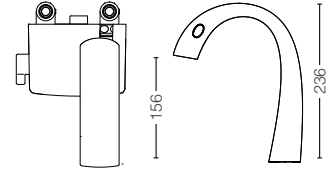

TLP01701J#BN (Brushed Nickel)
Water Outlet
Size : 236H mm