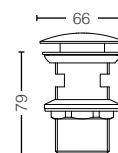

TX452STK1
Stop Valve 3/4 inch
Size : 100W x 38H mm