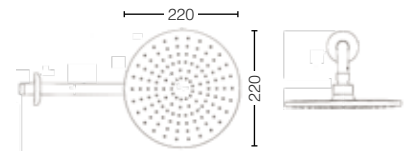

Shower Options

DBX102CSVG
Wall Mounted Over Head Shower
Size : 220W x 144D x 220H mm

DBX102CSGV1
Ceiling Mounted Over Head Shower
Size : 220W x 304D x 220H mm

DBX103CSVG
Wall Mounted Over Head Shower
Size : 220W x 305D x 220H mm