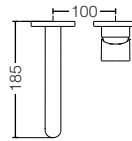

TLG11308B

Wall Mounted Washbasin Faucet
(Long Spout) *1
Size : 120W x 236D x 103H mm