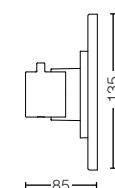

TBV01102B
3 Way Diverter
for Thermostat
3 Outlet Use
Size : 135W x 85D x 135H mm