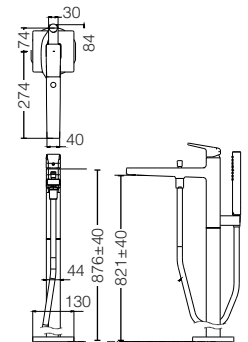

#PRG, #BRG, #PBL, #BBL, #MBL colors will be available from 2023.

*1. Without waste fitting *2. 2 handle heat transfer prevention design *3. Need MINI UNIT (TBN01001) separately *4. Need Installation Base (TBN01105) separately