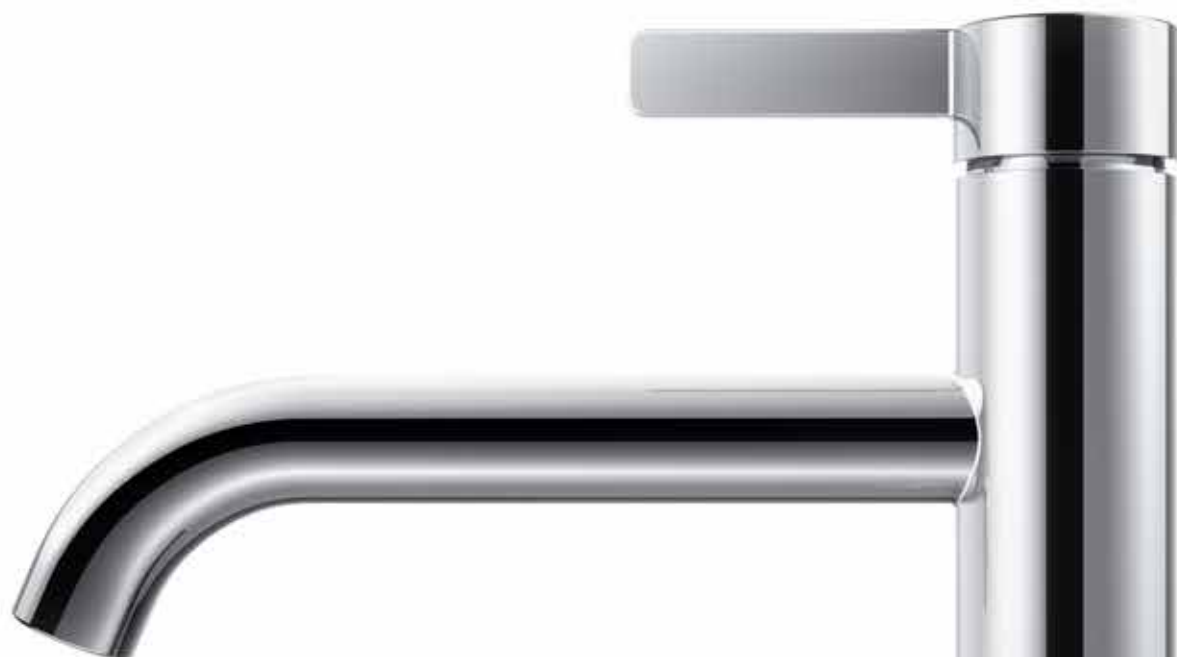

GF SERIES

reddot winner 2020

The refined cylinder and fine finish inspire a high-end luxury feel.

FAUCET

The delicate workmanship at the joints and gaps are set off to advantage by the simple shape.

GF SERIES