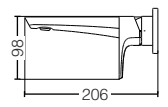

TLG07307B

Wall Mounted
Washbasin Faucet (Short Spout) *
Size : 206D x 98H mm