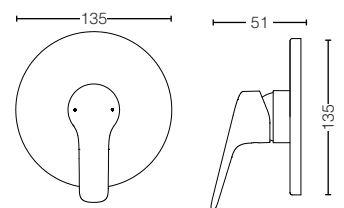

GS SERIES

TLG03201B
2 Handle
Washbasin Faucet
(3 Hole)
Size : 240W x 112D x 121H mm