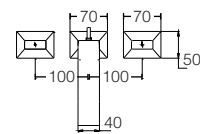

reddot award 2019
winner

TLG08307B
Wall Mounted Washbasin Faucet
(Short Spout) *1
Size : 120W x 184D x 98H mm

TLG08308B
Wall Mounted Washbasin Faucet
(Long Spout) *1
Size : 120W x 234D x 98H mm

TLG08201B
2 Handle Washbasin Faucet
(3 Holes) *2
Size : 120W x 144D x 240H mm