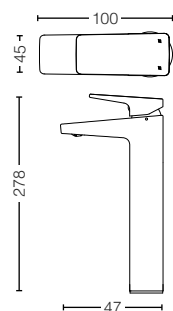

REI-RUFICE

TTLR304
Wall Mounted Single lever
Washbasin Faucet
Size : 200W x 210D x 115H mm

TTLR303F
Washbasin Faucet
Size : 100W x 152H mm

TTLR303FV
Washbasin Faucet Ext
Size : 100W x 278H mm

TTBR305 / TTBB301
Bath & Shower Mixer
Size : 100W x 78D x 187H mm