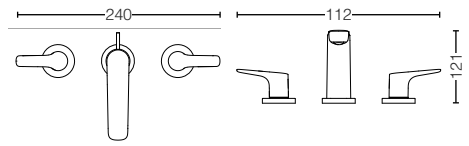

GS SERIES

TLG03201B
2 Handle
Washbasin Faucet
(3 Hole)
Size : 240W x 112D x 121H mm