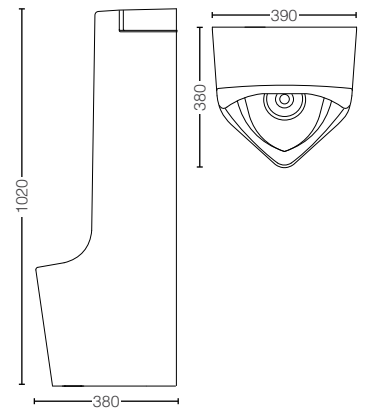

USWN810BE#XW

Floor Mounted Urinal
w/ Built in Sensor (AC 220V operated)
Flush Volume : 1.9L (Optional Pre Flush 1.2L)
Size : 390W x 380D x 1020H mm