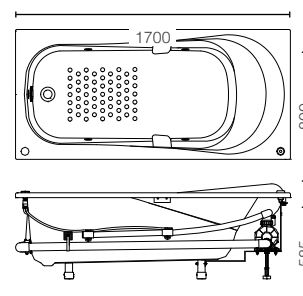

BATHTUB

ACRYLIC

PAYK1720ZLHPE#W

Acrylic Bathtub w/ Whirlpool & Handgrip (Left)
Size : 1700W x 800D x 585H mm
Waste Fittings Not Included
Waste Fitting - DB505R-2A / 2B

PAYK1720ZRHPE#W

Acrylic Bathtub w/ Whirlpool & Handgrip (Right)
Waste Fittings Not Included
Waste Fitting - DB505R-2A / 2B

PAY1720HPE#W

Acrylic Bathtub w/ Handgrip
Waste Fittings Not Included
Waste Fitting - DB505R-2A / 2B

PAYK1530ZRHPE#W

Acrylic Bathtub w/ Whirlpool & Handgrip (Right)
Waste Fittings Not Included
Waste Fitting - DB505R-2A / 2B

PAY1530HPE#W

Acrylic Bathtub w/ Handgrip
Waste Fitting not included
Waste Fitting - (DB505R-2A/2B)

PAY1780E#W

Acrylic Bathtub
Size : 1700W x 750D x 467H mm
Waste Fitting Not Included
Waste Fitting - (DB501-2B)

PAY1580PE#W

Acrylic Bathtub
Size : 1500W x 750D x 530H mm
Slip-Resistance Surface
Waste Fittings Not Included
Waste Fitting - (DB501-2B)

PAY1717CPE#W

w/o Hand Grip Acrylic
Free Standing Bathtub
Size : 1695W x 750D x 540H mm
Slip-Resistance Surface
Waste Fittings Included