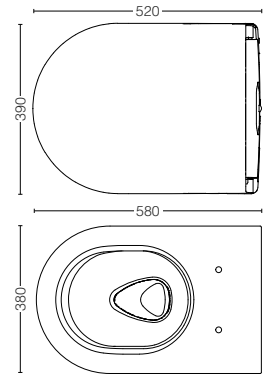

washLét® COMBINATIONS