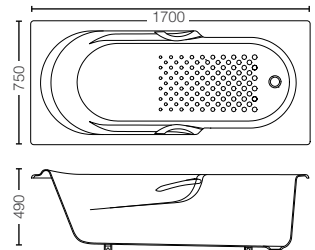

FBY1720NHPE#W

w/ Hand Grip
Enameled Cast
Iron Bathtub
Size : 1700W x 750D x 490H mm
Waste Fitting not Included
Waste Fitting - (DB505R-2A / 2B)