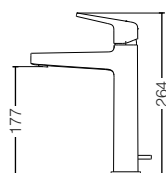

TLG10303B

Single Lever Washbasin Faucet
for Semi-tall Vessel w/ Pop-Up Waste
Size : 135D x 264H mm

reddot winner 2020