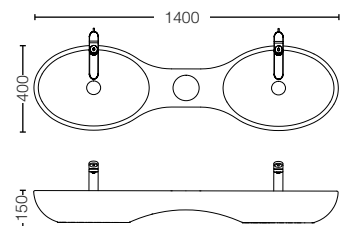

WASHBASIN

LW278JLW/F#W
Under Counter Washbasin
790W x 410D x 150H mm

LW278JRW/F#W
Under Counter Washbasin
Size : 790W x 410D x 150H mm

LW279JW/F#W
Under Counter Washbasin
Size : 1490W x 404D x 175H mm

LW816JW/F#W
Twin Vessel Washbasin
Size : 1400W x 400D x 150H mm