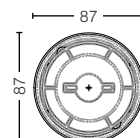

MIXER PRODUCTS

Concealed Valve (For Other Arrangements)