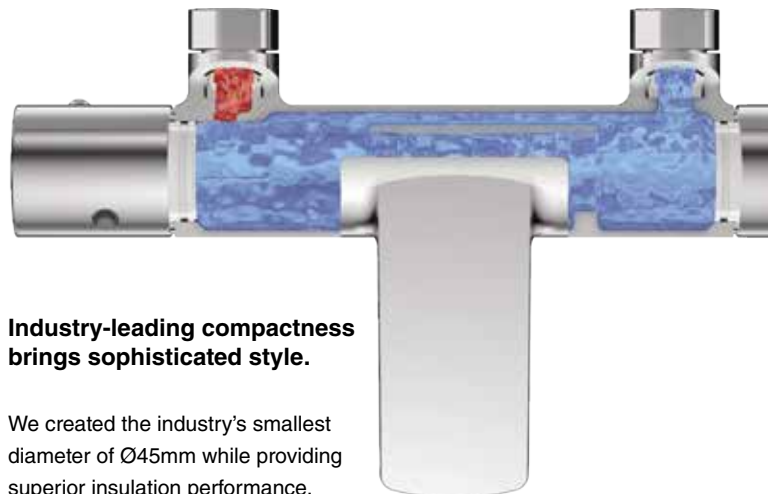

Industry-leading compactness brings sophisticated style.

We created the industry's smallest diameter of Ø45mm while providing superior insulation performance.