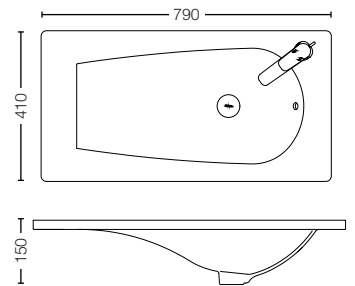

LW279JW/F#W
Under Counter Washbasin
Size : 1490W x 404D x 175H mm