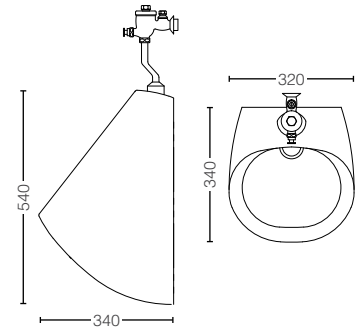

UW104HJ#W

Wall Hung Urinal (Back Inlet)
Flush volume: 1.9L (Min) & 5.0L (Max) Capacity
Size : 320W x 340D x 540H mm

T025005
Flexible Hose

TX803UV1
Inlet Spud

T64BW#W
Wall Flange

T9RA#W
Hanger & Screws (1 Piece)

U104#W
Wall Hung Urinal (Top Inlet)
Flush volume: 1.9L (Min) & 5.0L (Max) Capacity

T62-16
Inlet Spud