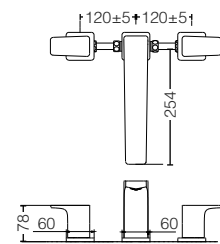

reddot award 2019
winner

TLG07307B

Wall Mounted
Washbasin Faucet (Short Spout) *
Size : 206D x 98H mm

TLG07308B

Wall Mounted
Washbasin Faucet (Long Spout) *1
Size : 258D x 98H mm

TLG07201B

2 Handle Washbasin Faucet
(3 Holes) *2
Size : 240W x 254D x 131H mm