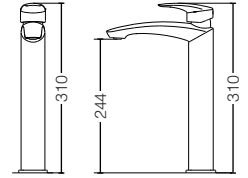

reddot award 2019
winner