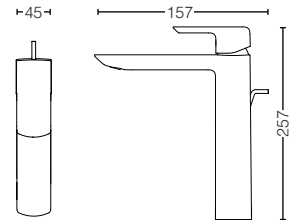

TLG02307B
Single Lever
Washbasin Faucet for Tall Vessel
w/ Pop-Up Waste
Size : 45W x 157D x 257H mm