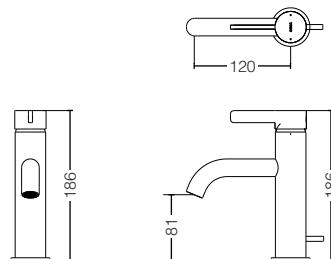

TLG11301B

Single Lever Washbasin Faucet
w/ Pop-Up Waste
Size : 120 D x 186 H mm

reddot winner 2020

TLG11302B

Single Lever Washbasin Faucet
w/o Pop-Up Waste
Size : 120D x 186H mm

reddot winner 2020

TLG11303B