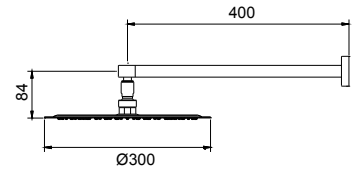

SHOWER PRODUCTS

Shower Options

DBX114-1CAM
Aerial Shower
Aerial Fixed Shower Head W/Pipe,
300mm, square, ceiling type
Size : 300 mm dia

TX488SMZ
Wall Mounted Shower
Fixed Shower Head W/Pipe,
300mm, round
Size : 300 mm dia