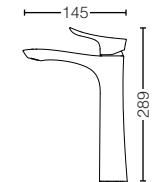

45

TLG01308B

Single Lever
Washbasin Faucet for Tall Vessel
w/o Pop-Up Waste
Size : 45W x 145D x 289H mm

45

TLG01309B

Single Lever
Washbasin Faucet
(Side Handle)
Size : 45W x 145D x 248H mm

45

NEW