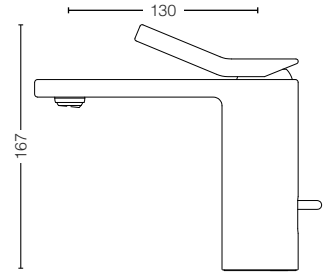

TX116LQBR
Extended Washbasin Faucet
W/ Pop-up Waste
Size : 175D x 289H mm