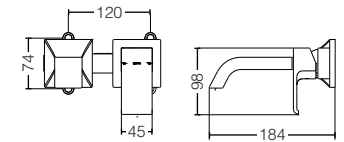

reddot award 2019
winner

TLG08201B
2 Handle Washbasin Faucet
(3 Holes) *2
Size : 120W x 144D x 240H mm