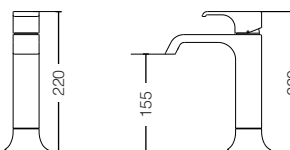

TLG08304B

Single Lever Washbasin Faucet
for Semi-tall Vessel w/o Pop-Up Waste
Size : 120D x 220H mm

reddot award 2019
winner