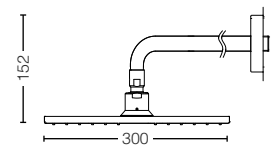

DBX114CAM
Aerial Shower
Aerial Fixed Shower Head W/Pipe,
300mm, square
Size : 300 mm dia