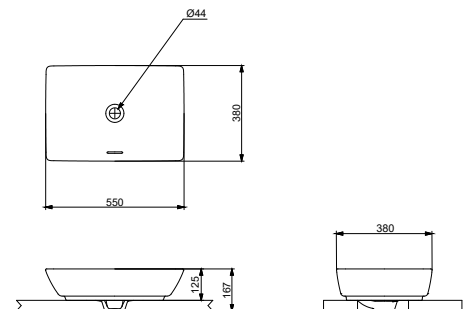

LS903MTVE#CMW
Console Washbasin (CLEANMATTE)
Size : 460W x 420D x 130H mm

HM919MTVE#CMW
Drain Fitting

(Made to Order)

NEW **L1706E#XW**
Console Washbasin
Size : 400W x 400D x 125H mm