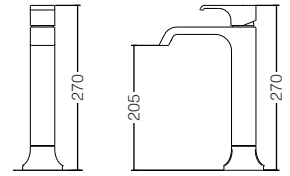

reddot award 2019
winner