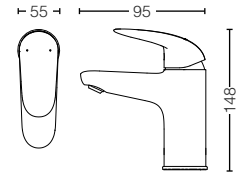

Formed entirely of curves to highlight textures while gently blending in.

TLS03301B
 Single Lever
 Washbasin Faucet
 w/ Pop-Up Waste
 Size : 55W x 95D x 148H mm

TLS03302B
 Single Lever
 Washbasin Faucet
 w/o Pop-Up Waste
 Size : 55W x 95D x 148H mm