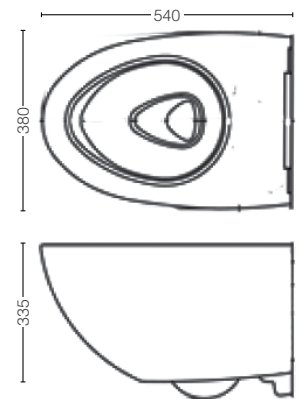

VA Wall-hung Toilet (V shape authentic)
 Flush System : TORNADO FLUSH
 Water Use : 4.5/3L
 Size : 380W x 540D x 335H mm

TC600VS#W

Slim seat & cover

TX215C

Slip in connector

CW274JWS#W

"Alisei" Wall Hung Toilet
 Flush System : Dual Flush 4.5/3 L
 Bowl shape : Square
 Rough in : 210 mm
 Size : 404W x 590D x 400H mm