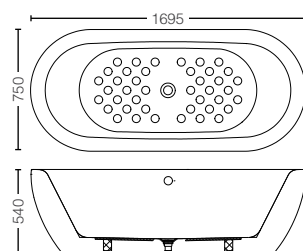

WASTE FITTINGS

■ Waste and Overflow

DB505R-1A/B*
DB505R-2A/B*
DB505R-3A/B*
 Push Button - Round
 Bathtub - for Depth 500~570 mm
 Pop-up Waste

DB504S-1A/B
DB504S-2A/B
DB504S-3A/B
 Push Button - Square
 Bathtub - for depth 500~570 mm
 Pop-up Waste