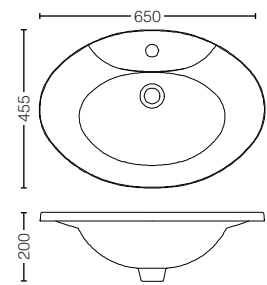

LW538RCB#XW
Self Rimming Washbasin
(1 Tap Hole)
Size : 482W x 482D x 186H mm

LW530J#W
Self Rimming Washbasin
Size : 450W x 450D x 160H mm

L501CE#W
Self Rimming Washbasin
Size : 508W x 432D x 230H mm

L909CE#XW
Pacifica Self Rimming
Washbasin 1 Tap Hole
Size : 650W x 455D x 200H mm