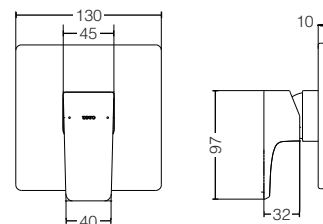

TBG07301B

Single Lever
Shower Mixer
Size : 150W x 133D x 107H mm

GE SERIES

TBG07302B
Single Lever
Bath & Shower Mixer
Size : 150W x 201D x 100H mm

TBG07303B
Single Lever
Shower Mixer *3
Size : 130W x 58D x 130H mm