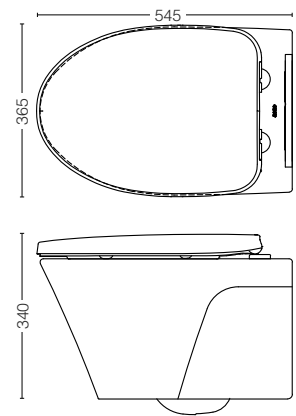

TX215C

Slip in Connector