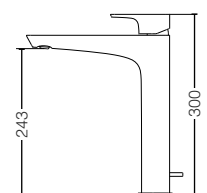

reddot award 2019
winner

TLG07305B

Single Lever Washbasin Faucet
for Tall Vessel w/ Pop-Up Waste
Size : 187D x 300H mm

reddot award 2019
winner

TLG07306B

Single Lever Washbasin Faucet
for Tall Vessel w/o Pop-Up Waste
Size : 187D x 300H mm