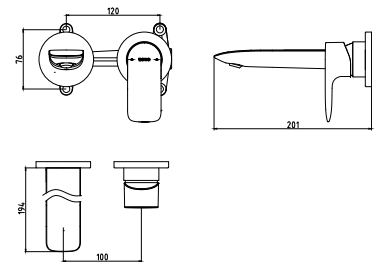

NEW TLN01301B
Wall Mounted Single Lever Washbasin
Faucet, concealed
Size : 120W x 76D mm