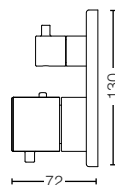

TBV02403B
Thermostat Controller
for 1 Outlet Use
Size : 130W x 72D x 130H mm