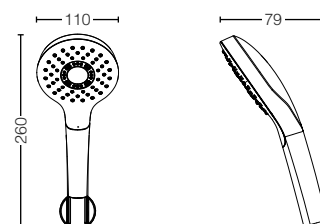

1 Mode Hand Shower
(W/Flexible Hose & Hanger)
Size : 110W x 79D x 260H mm

SHOWER PRODUCTS

TBW02005A
1 Mode Hand Shower
(W/Flexible Hose & Hanger)
Size : 110W x 107D x 220H mm

TBW01010A
3 Mode Hand Shower
(W/Flexible Hose & Hanger)
Size : 110W x 107D x 220H mm