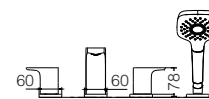

#PRG, #BRG, #PBL, #BBL, #MBL colors will be available from 2023.

*1. Without waste fitting *2. 2 handle heat transfer prevention design *3. Need MINI UNIT (TBN01001) separately *4. Need Installation Base (TBN01105) separately