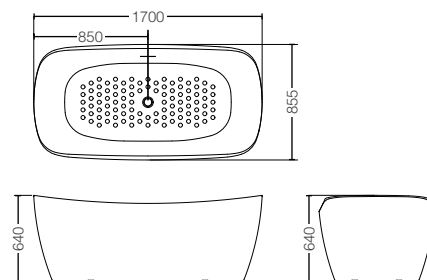

BATHTUB GALALATO

PJY1724PWE#GW (Gloss White)
PJY1724PWE#MW (Matte White)
W/o Hand Grip
FreeStanding Bathtub
Size: 1700W x 800D x 565H mm
Waste Fitting included

PJY1734PWE#GW (Gloss White)
PJY1734PWE#MW (Matte White)
W/o Hand grip
Freestanding Bathtub
Size: 1700W x 855D x 640H mm
Waste Fitting included