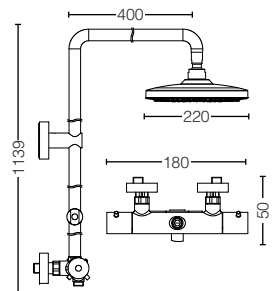

TBW01404A

Thermostat Shower Column
w/ 2 Mode Fixed Shower Head (Round)
w/ o Hand Shower
Size : 220 Dia mm