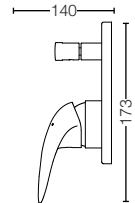

TBS03001B
Bath Spout
Size : 67W x 145D x 67H mm