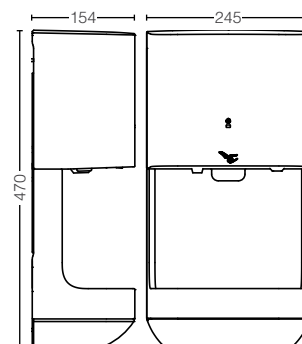

TYC322M
High Speed Hand Dryer
Air Heater On/ Off
AC 220-240V
Size : 245W x 154D x 226H mm