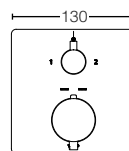

TBV02404B
Thermostat Controller
for 2 Outlet Use
Size : 130W x 85D x 130H mm