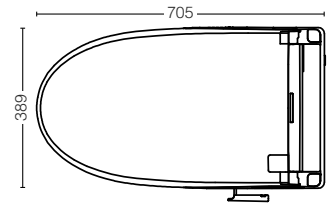

CS989PVT#NW1 / TCF9788WZ#NW1

NEOREST AH

Flush System : TORNADO FLUSH (4.5L/3.0L)
Rough-in : 120 ~ 155mm (P-Trap)
Body Colour : White
Remote Control Colour : Silver

CS989VT#NW1 / TCF9788WZ#NW1

NEOREST AH

Flush System : TORNADO FLUSH (3.8L/3.0L)
Hybrid Ecology System
Rough-in : 305 mm (S Trap)
Size : 386W x 691D x 528H mm
Body Colour : White
Remote Control Colour : Silver

T53P100

Floor flange

YH63SD

Paper Holder (Stand Type)

Size : 290W x 260D x 830H mm