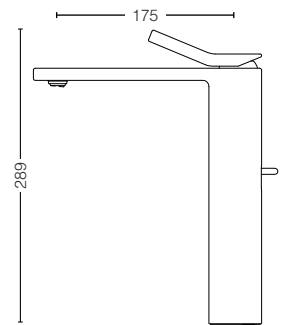

TX128LQBR
Floor Standing
Washbasin Faucet
Size : 260D x 1030H mm