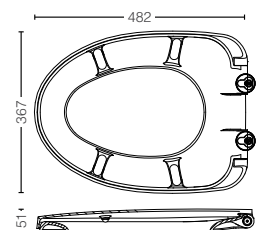

TC880SJ#W
Duroplast Seat and Cover
w/ Soft Close (D-Shape)
Size : 372W x 465D x 48H mm