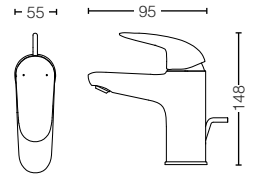

Formed entirely of curves to highlight textures while gently blending in.

TLS03301B
 Single Lever
 Washbasin Faucet
 w/ Pop-Up Waste
 Size : 55W x 95D x 148H mm

TLS03302B
 Single Lever
 Washbasin Faucet
 w/o Pop-Up Waste
 Size : 55W x 95D x 148H mm