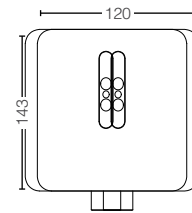

DUE114UE

Urinal Sensor, Flush Valve
(AC-220v, Metal Cover)
Flush Volume : 1.9L (Optional Pre Flush 1.2L)
Size : 120W x 17D x 143H mm