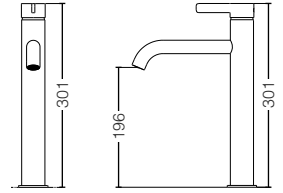

reddot winner 2020

TLG11305B

Single Lever Washbasin Faucet
for Tall Vessel w/ Pop-Up Waste
Size : 170D x 301H mm

reddot winner 2020

TLG11306B

Single Lever Washbasin Faucet
for Tall Vessel w/o Pop-Up Waste
Size : 170D x 301H mm