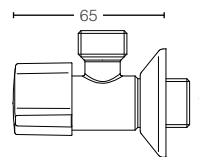

TTWR103
Rei Stop Valve
Size : 40W x 60D x 47H mm