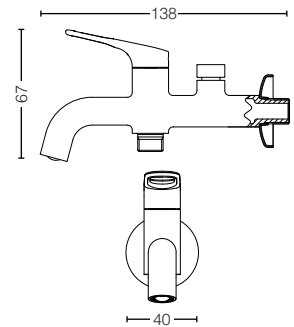

TTKR101
Wall Mounted Kitchen Faucet
Size : 163W x 190D x 179H mm