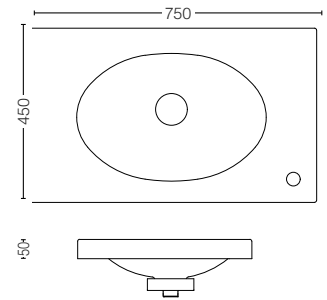

Washbasin w/ LED lights (Luminist)
Size : 750W x 450D x 50H mm

TLXM1A1V301

Lavatory Faucet

PZ6080

Cable Kitit

reddot design award
winner 2009

MRZ700BCB1

(Crystal Snow)