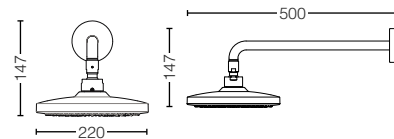

TBW01003A

1 Mode Fixed Shower Head (Wall Type)
Size : 220W x 500D x 147H mm