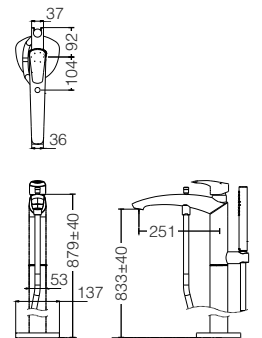

#PRG, #BRG, #PBL, #BBL, #MBL colors will be available from 2023.

*1. Without waste fitting *2. 2 handle heat transfer prevention design *3. Need MINI UNIT (TBN01001) separately *4. Need Installation Base (TBN01105) separately