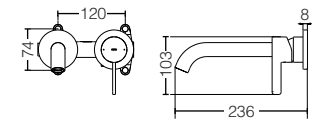

TLG11201B

2 Handle Washbasin Faucet
(3 Holes) *2
Size : 200W x 126D x 216H mm