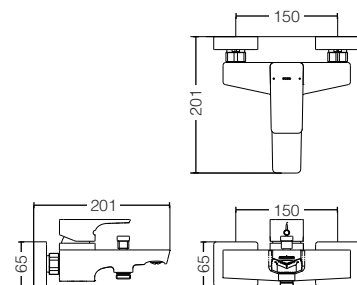

TBG07301B

Single Lever
Shower Mixer
Size : 150W x 133D x 107H mm

GE SERIES

TBG07302B
Single Lever
Bath & Shower Mixer
Size : 150W x 201D x 100H mm

TBG07303B
Single Lever
Shower Mixer *3
Size : 130W x 58D x 130H mm