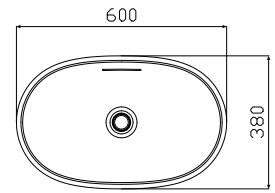

reddot design award
winner 2009

(Crystal Snow)

WASHBASIN

PJS05WE#GW
(Gloss White)
Size : 600W x 380D x 180H mm

PJS05WE#MW
(Matte White)

GALALATO Console Washbasin (Round)
Size : 500W x 380D x 180H mm

PJS06WE#GW
(Gloss White)
Size : 600W x 380D x 180H mm