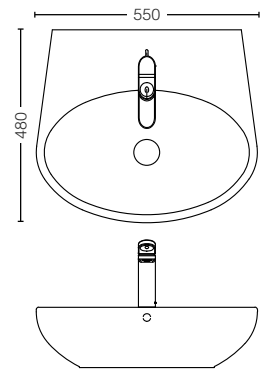

LW248JR#W
(Right Tap Hole)
Wall Hung Washbasin

LW248JL#W
(Left Tap Hole)
Size : 510W x 260D mm x 150H mm

LW137Y#XW
Wall Hung Washbasin
Size : 854W x 483D x 170H mm

LW273CJW/F#W
 Wall Hung Washbasin
 Size : 420W x 420D x 280H mm