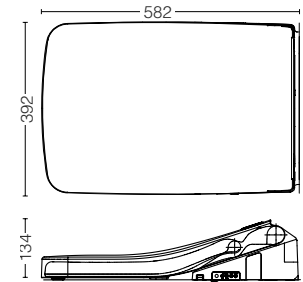

TCF4732A#NW1

WASHLET
Bowl Shape : D Shape
Size : 390W x 520D x 127H mm

CW762MUNW1, CW162MUNW1
CW542MUNW1, CW552MUNW1
Matching Toilet

TCF403EA#NW1

WASHLET
Bowl Shape : Square
Size : 392W x 582D x 134H mm

CW512YR#W
Matching Toilet

TCF4731A#NW1

WASHLET
Bowl Shape : Elongated
Size : 389W x 529D x 129H mm

CW822NJWS#W, CW822M#NW1,
C636CDE#XW, CW920K#XWH,
CW192K#XWH
Matching Toilet

TCF6631A#NW1

WASHLET
Bowl Shape : Elongated
Size : 478W x 531D x 188H mm

TCF6632A#NW1

WASHLET
Bowl Shape : D-Shape
Size : 478W x 523D x 188H mm