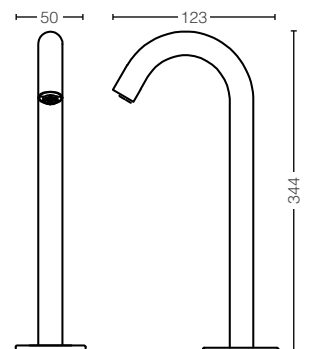

TN78-9V910

AC Operated Controller (100-240V)
Cold Water
Flow Rate : 1.5L/min