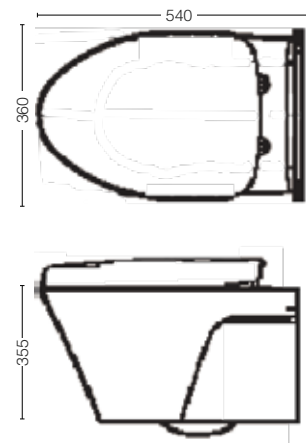

TX215C

Slip in Connector