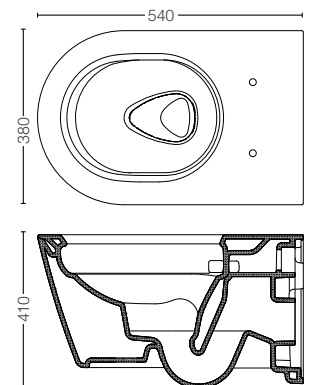

TX215C

Slip in Connector

CW552MUNW1

RP Wall-hung Toilet
 Flush System : TORNADO FLUSH
 Water Use : 4.8/3L
 Size : 380W x 540D x 410H mm

TC513AW

Slim Seat and Cover

TX215C

Slip in Connector