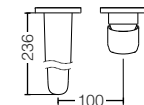

TLG09201B
2 Handle Washbasin Faucet
(3 Holes) *2
Size : 200W x 174D x 113H mm