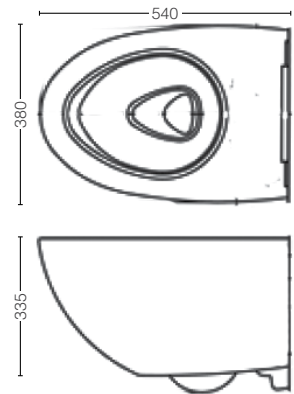

CW562MUNW1

VA Wall-hung Toilet (V shape authentic)
Flush System : TORNADO FLUSH
Water Use : 4.5/3L
Size : 380W x 540D x 335H mm

TC600VS#W

Slim seat & cover

TX215C

Slip in connector