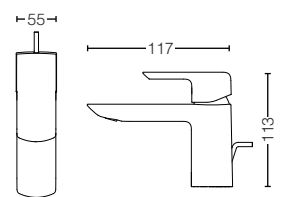

FAUCET

The weight of a metal ingot
cut at right angles tightens
up space.

GR SERIES

TLG02301B

Single Lever
Washbasin Faucet
w/ Pop-Up Waste
Size : 55W x 117D x 113H mm

TLG02303B

Single Lever
Washbasin Faucet
w/o Pop-Up Waste
Size : 55W x 117D x 113H mm