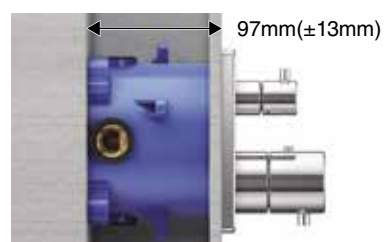

Easier to install. Less load on the frame.

A high degree of flexibility when installing the MINI UNIT is one of its most attractive features. We were able to achieve one of the industry's smallest and lightest bodies for the concealed system. It puts only a minimal load on the architectural frames and has improved manageability during installation. In order to conceal the unit, the wall only needs to be 97mm, and the system is able to absorb installation errors of $\pm 13\text{mm}$.