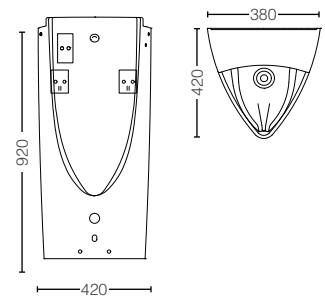

USWN900BE#XW

Built in Sensor Equipped Urinal (AC Type)
Flush Volume : 0.50L
Size : 380W x 420D x 920 mm