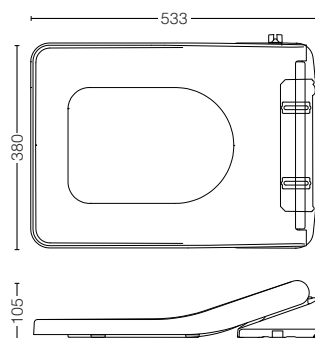

CW951JWS#W

Single Bowl Toilet
Flush System : Wash down (4.5L/3.0L)
Size : 365W x 595D x 351H mm
Bowl Shape : Square
Rough in : 220 mm

TC950SJ#W
Seat & Cover

TX215C
Slip in Connector

TCW10S

Duroplast ECOWASHER
*Bidet Function for TOJA
Size : 380W x 533D x 105H