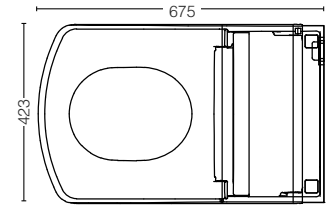

CW994P#NW1 / TCF994WA#NW1

NEOREST LE I

Flush System : TORNADO FLUSH (4.5L/3L)

Rough-in : 220mm (P-Trap)

Size : 423W x 675D x 461H mm

WH036D - 994PVB

Concealed Tank

MB005DGN

Flush Panel