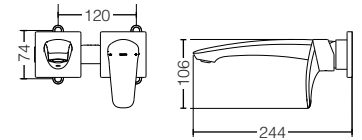

TLG09201B
2 Handle Washbasin Faucet
(3 Holes) *2
Size : 200W x 174D x 113H mm