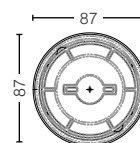

MIXER PRODUCTS

Concealed Valve (For Other Arrangements)