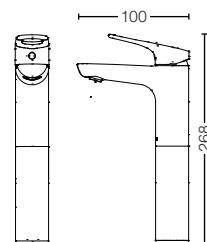

TTBR301 / TTBB301
Single Lever Bath and
Shower w/ Diverter
Size : 100W x 188D x 160H mm

TTBR101
Bath Spout w/ Diverter
Size : 48W x 140D x 45H mm

TTBR101-1
Bath Spout
Size : 48W x 140D x 45H mm

TTWR101
Bidet Faucet 1 Way
Size : 40W x 101D x 69H mm