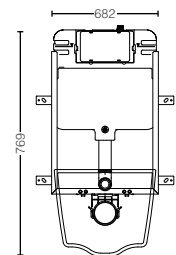

WH132MNF
Concealed Tank
w/o Frame (4.8L/3L)
Size : 644W x 467H