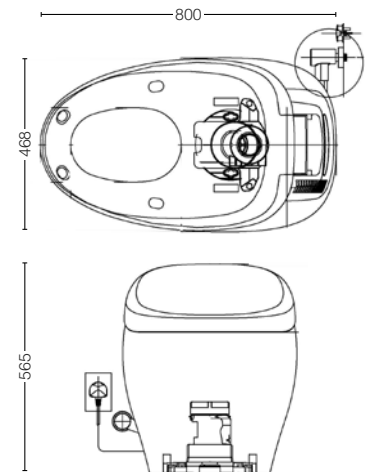

CS901VT#NW1

NEOREST NX II (French Gold)
Flush System : TORNADO FLUSH 3.8L/3.0L
Rough-in : 305mm
Size : 468W x 800D x 565H mm

T53P100
Floor flange