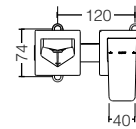

TLG07307B

Wall Mounted
Washbasin Faucet (Short Spout) *
Size : 206D x 98H mm