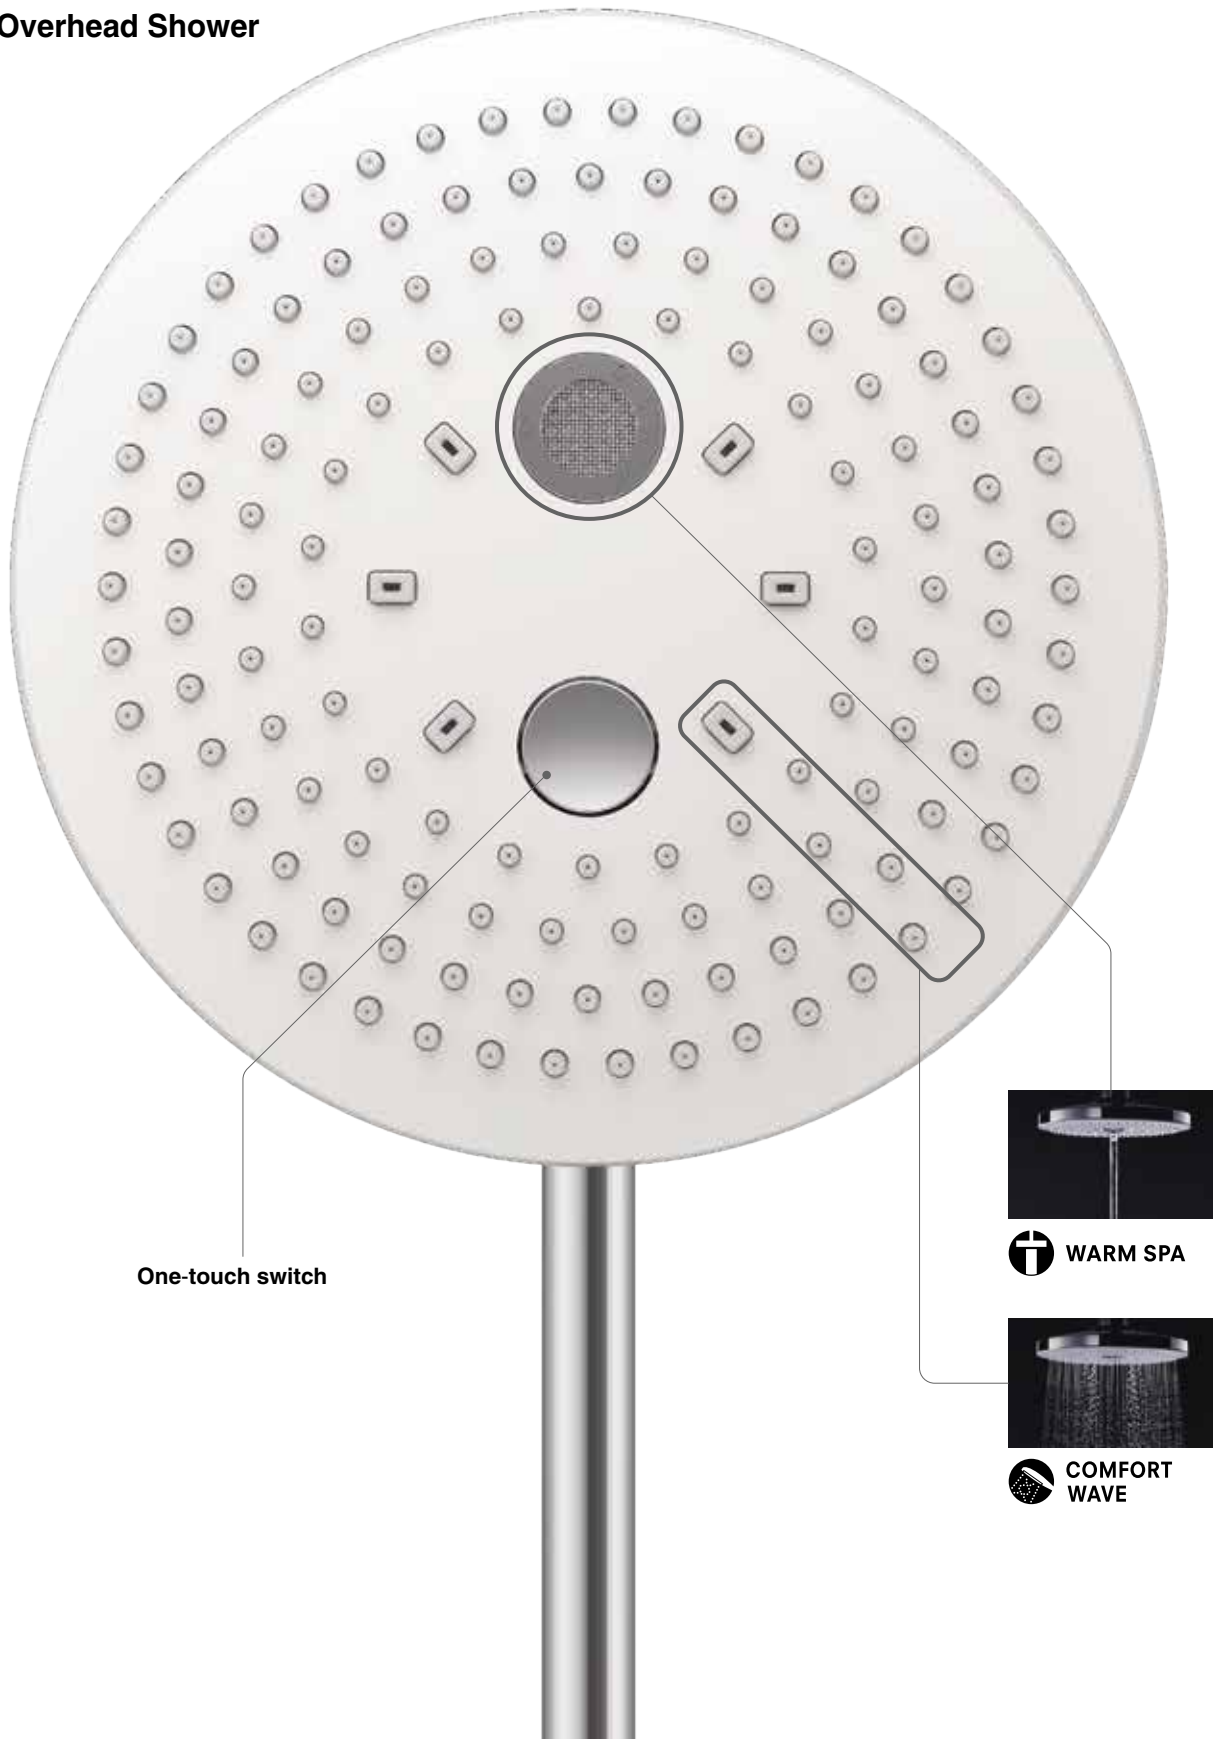

SHOWER

Overhead Shower

One-touch switch

WARM SPA

COMFORT WAVE