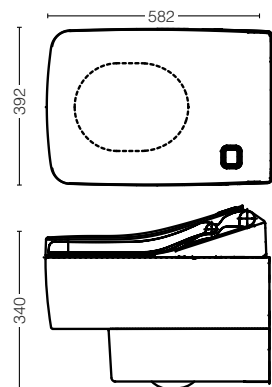

CONTROLLER

MB176G#WH

CW512YR#W / 9AE0017 / TCF403EA#NW1

Washlet Set
Flush System : TORNADO FLUSH (4.5/3L)
Bowl Shape : Square
Rough-in : 220mm (P-Trap)
Size : 392W x 582D x 340H mm

to be combined with plastic cover 9AE0008

TX215C
Slip in Connector