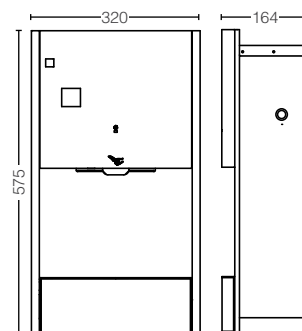

TYC322M
High Speed Hand Dryer
Air Heater On/ Off
AC 220-240V
Size : 245W x 154D x 226H mm

TYC322WF
High Speed Hand Dryer
Air Heater On/ Off
AC 220-240V
Size : 245W x 154D x 226H mm