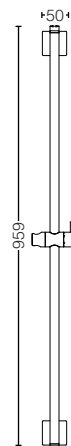

SHOWER PRODUCTS

Around items

TBW01016B
Sliding Rail
600mm (Round)
Size : 50W x 50D x 659H mm

TBW02011B
Sliding Rail
900mm (Square)
Size : 50W x 50D x 959H mm

TBW02012B
Sliding Rail
600mm (Square)
Size : 20W x 20D x 659H mm