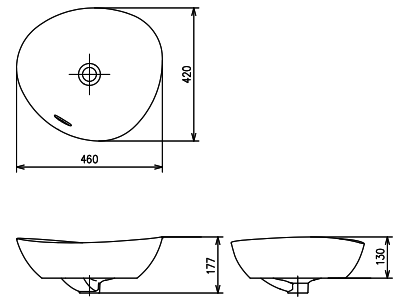

VM5D419#XW
Cover lead wire

VM5D417#XW
Cover Pop Up

LS903MTVE#CMW
Console Washbasin (CLEANMATTE)
Size : 460W x 420D x 130H mm

HM919MTVE#CMW
Drain Fitting

HM917MTVE#CMW
Drain Fitting

(Made to Order)

NEW **L1705E#XW**
Console Washbasin
Size : 550W x 380D x 125H mm