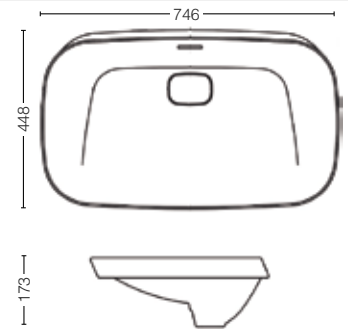

WASHBASIN

Adjustable temperature button with sleek water flow