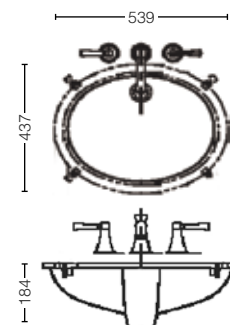

LW651J#W
Under Counter Washbasin
Size : 570W x 423D x 230H mm