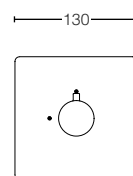

TBV01104B
3 Way Diverter
w/o On/Off Valve
Size : 135W x 85D x 135H mm

TBV02101B
On/Off Valve
Size : 130W x 85D x 130H mm

TBV02103B
2 Way Diverter
w/o On/Off Valve
Size : 130W x 85D x 130H mm

TBV02104B
3 Way Diverter
w/o On/Off Valve
Size : 130W x 85D x 130H mm