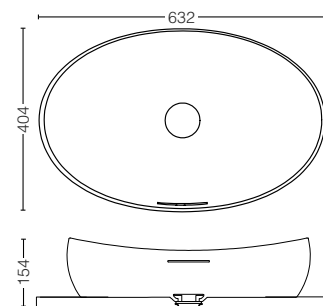

PJS04WE#MGI

GALALATO Console Washbasin
Size : 450W x 450D x 160H mm