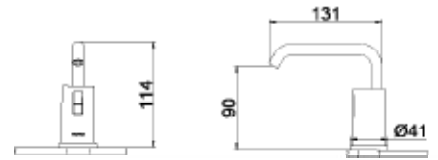

DSE101EP

AC type: 100-240v Adapter
Plug: Type BF Size:
41W x 131D x 114H mm