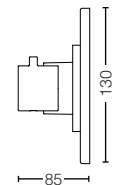

TBV02102B
3 Way Diverter
for Thermostat
3 Outlet Use
Size : 130W x 85D x 130H mm