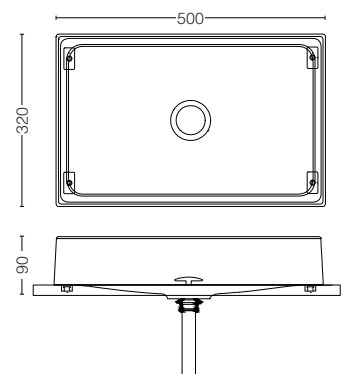

WASHBASIN

MR720ECR1

Washbasin w/ LED lights (Luminist)
Size : 750W x 450D x 50H mm

TLXM1A1V301

Lavatory Faucet

PZ6080

Cable Kitit

reddot design award
winner 2009

MRZ700BCB1

(Crystal Snow)

MRZ700BCB2

(Crystal Green)

Luminist Console Washbasin
w/ Waste Fitting
Size : 400W x 90H mm

(Crystal Green)

(Crystal Snow)

MRZ710BCB1

(Crystal Snow)

Luminist Console Washbasin
w/ Waste Fitting
Size : 500W x 320D x 90H mm

reddot design award
winner 2009

(Crystal Snow)