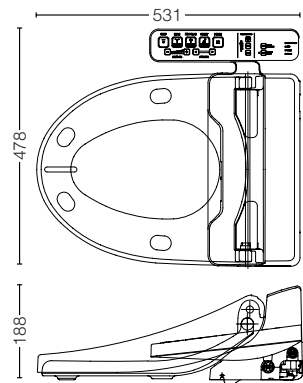

TCF403EA#NW1

WASHLET
 Bowl Shape : Square
 Size : 392W x 582D x 134H mm

CW512YR#W
 Matching Toilet

TCF4731A#NW1

WASHLET
 Bowl Shape : Elongated
 Size : 389W x 529D x 129H mm

CW822NJWS#W, CW822M#NW1,
C636CDE#XW, CW920K#XWH,
CW192K#XWH
 Matching Toilet

TCF6631A#NW1

WASHLET
 Bowl Shape : Elongated
 Size : 478W x 531D x 188H mm

TCF6632A#NW1

WASHLET
 Bowl Shape : D-Shape
 Size : 478W x 523D x 188H mm

	Model Number	TCF804C2Z#NW1	TCF802C2Z#NW1	TCF795C2Z#NW1	TCF797C2Z#NW1	TCF4911Z#NW1
	Design					
CLEANSING	Rear Cleansing	•	•	•	•	•
	Soft Rear Cleansing	•	•	•	•	•
	Front Cleansing	•	•	•	•	•
	Wide Front Cleansing	—	—	—	—	•
	Oscillating (Move) Cleansing	•	•	•	•	•
	Pulsating Cleansing	•	•	•	•	•
	Nozzle Position Adjustment	•	•	•	•	•
COMFORT	Auto Lid Opening and Closing	•	•	—	—	•
	Soft Close Seat and Lid	•	•	•	•	•
	Deodorizer	•	•	•	•	•
	Dryer	•	•	—	—	•
	Heated Seat	•	•	•	•	•
	Soft Light	•	•	—	—	•
	Remote Control	•	•	•	•	•
HYGIENE	Sanitizing (EWATER+)	•	•	•	•	•
	Removable Lid	•	•	•	•	•
	One-touch Removal of Main Unit	•	•	•	•	•
	Nozzle Cleaning Button	•	•	•	•	•
	Self-Cleaning Wand	•	•	•	•	•
ENERGY-SAVING	Timer Energy Saver	•	•	•	•	•
	Auto Energy Saver	•	•	•	•	•