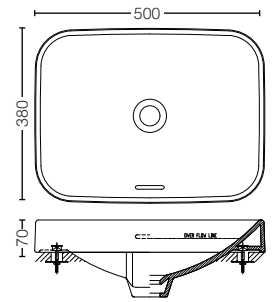

WASHBASIN

LW813CJW/F#W
Console Washbasin
Size : 600W x 480D x 150H mm

LW814CJW/F#W
Console Washbasin
Size : 750W x 480D x 150H mm

LW818JW/F#W
Console Washbasin
Size : 650W x 370D x 150H mm