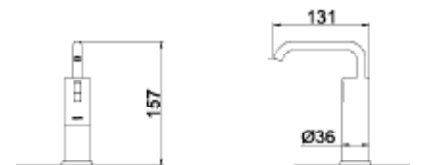

DSE102EP

AC type: 100-240V Adapter
Plug: Type BF
Size: 36W x 131D x 157H mm