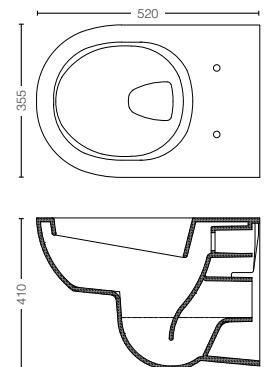

WALL HUNG TOILET

CW132MT1#NW1

CF Wall Hung Toilet
Flush System : TORNADO FLUSH (4.5/3L)
Size : 355W x 540D x 410H mm
Bowl Shape : D Shape
Rough in : 220 mm

TCW07S / TCW08S

Seat & Cover (ECOWASHER)

TX215C

Slip-in Connector

CW272M#NW1

Voxer Wall Hung Toilet
Flush System : TORNADO FLUSH (6/3L)
Size : 355W x 520D x 345H mm
Bowl Shape : D Shape
Rough-in : 220 mm

TC506VSIT#W/TC402A

Seat & Cover (Soft Close Regular)

TX215C

Slip-in Connector

CW182M#NW1

Roundy Wall Hung Toilet
Flush System : Washdown 6/3L
Size : 355W X 520D x 410H mm
Rough in : 220 mm

TC506VSIT#W/TC402A

Soft Close Seat & Cover

TX215C

Slip in Connector

CW812RA#W

Wall Hung Toilet
Flush System : TORNADO FLUSH(4.5L / 3L)
Bowl Shape : Elongated
Size : 380W x 595D x 346H mm
Rough-in : H=220 mm

TC385VS#W

Soft Close Seat & Cover

TX215C

Slip-in Connector