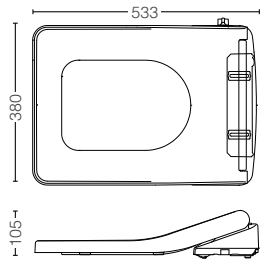

ECOWASHER

TCW07S

ECOWASHER

Function : Rear Cleansing
Matching : CW822NJWS#W, CW822M#NW1,
Toilet : CW920K#XWH, CW192K#XWH,
CW580M#NW1, CW132MT1#NW1
Size : 385W x 504D x 80H mm

TCW08S

Bowl Shape : Elongated / Regular Adjustable
Material : PP
Function : Rear Cleansing
Bidet

TCW09S

ECOWASHER

Material : Urea Resin
Function : Rear Cleaning
Bidet
Matching : CW762MUNW1, CW162MUNW1,
Toilet : CW542MUNW1
Size : 380W x 503D x 105H mm

TCW10S

DUROPLAST ECOWASHER

*Bidet Function for TOJA
Material : Urea Resin
Function : Rear Cleaning
Bidet
Matching : CW951JWS#W
Toilet
Size : 380W x 533D x 105H mm

Features