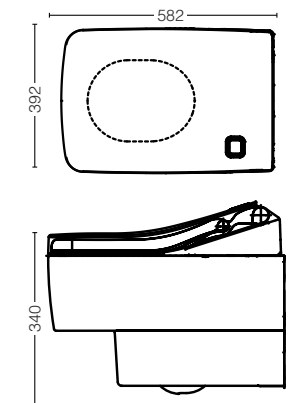

CW512YR#W / 7EE0007 / TC501CVK

Wall Hung Toilet
Flush System : TORNADO FLUSH (4.5/3L)
Bowl Shape : Square
Rough-in : 220mm (P-Trap)
Size : 390W x 582D x 339H mm

to be combined with metallic cover 7EE007

TX215C
Slip in Connector

CW512YR#W / 9AE0017 / TC501CVK

Wall Hung Toilet
Flush System : TORNADO FLUSH (4.5/3L)
Bowl Shape : Square
Rough-in : 220mm (P-Trap)
Size : 390W x 582D x 339H mm

to be combined with plastic cover 9AE0008

TX215C
Slip in Connector

CW512YR#W / 7EE0007 / TCF403EA#NW1

Washlet Set
Flush System : TORNADO FLUSH (4.5/3L)
Bowl Shape : Square
Rough-in : 220mm (P-Trap)
Size : 392W x 582D x 340H mm

to be combined with metallic cover 7EE007

TX215C
Slip in Connector

CW512YR#W / 9AE0017 / TCF403EA#NW1

Washlet Set
Flush System : TORNADO FLUSH (4.5/3L)
Bowl Shape : Square
Rough-in : 220mm (P-Trap)
Size : 392W x 582D x 340H mm

to be combined with plastic cover 9AE0008

TX215C
Slip in Connector