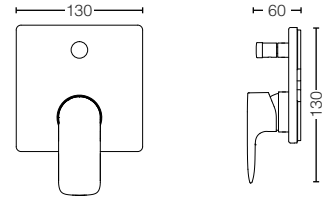

TBG04302B
Single Lever
Bath & Shower Mixer
Size : 185W x 192D x 103H mm

TBG04303B
Single Lever Shower Mixer
Size : 130W x 60D x 130H mm

TBG04304B
Single Lever
Bath & Shower Mixer w/ Diverter
Size : 130W x 60D x 130H mm