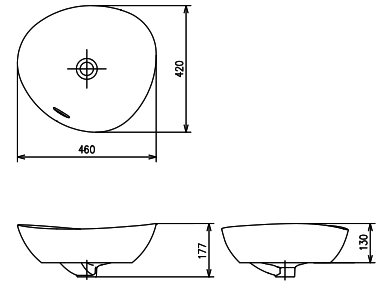

LS903MTVE#CMW
Console Washbasin (CLEANMATTE)
Size : 460W x 420D x 130H mm