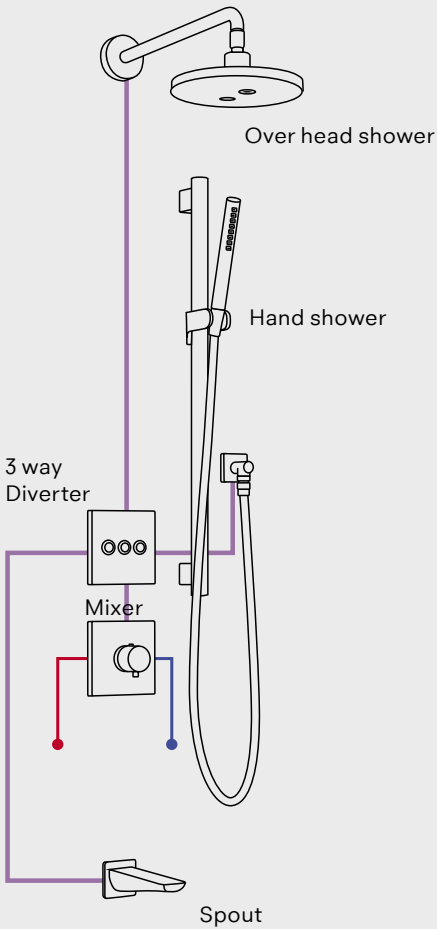

3 OUTLET

The most varied way to have fun.
A shower space designed with 3 shower outlets (hand shower, over head shower, bath spout). The system that will give you the most varied shower experience.

— Hot water — Cold water — Mixing water