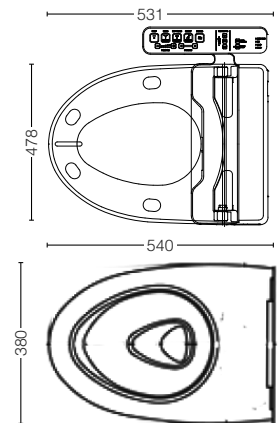

washLét® COMBINATIONS