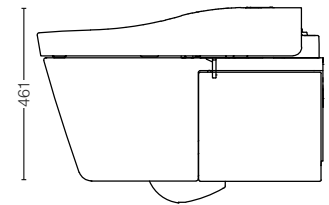

CW994P#NW1 / TCF994WA#NW1

NEOREST LE I

Flush System : TORNADO FLUSH (4.5L/3L)

Rough-in : 220mm (P-Trap)

Size : 423W x 675D x 461H mm

WH036D - 994PVB

Concealed Tank

MB005DGN

Flush Panel