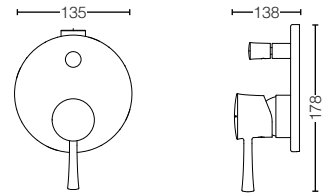

TBS02302B
 Single Lever
 Bath & Shower Mixer
 Size : 166W x 170D x 93H mm

TBS02303B
 Single Lever
 Shower Mixer w/ Valve
 Size : 135W x 69D x 148H mm

TBS02304B
Single Lever
Bath & Shower Mixer
w/ Diverter and Valve
Size : 135W x 138D x 178H mm