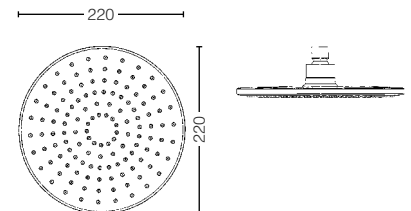

DBX103CSGV1
Ceiling Mounted Over Head Shower
Size : 220W x 220D x 44H mm