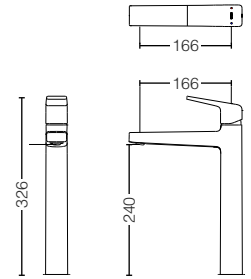

reddot winner 2020

TLG10305B

Single Lever Washbasin Faucet
for Tall Vessel w/ Pop-Up Waste
Size : 166D x 328H mm

reddot winner 2020

TLG10306B
Single Lever Washbasin Faucet
for Tall Vessel w/o Pop-Up Waste
Size : 166D x 326H mm