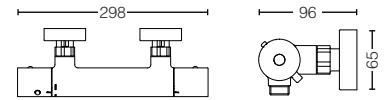

TBN01103B
Valve Unit
for 3 Way Diverter
w/o On/Off Valve
Size : 87W x 83D x 87H mm

Recommended shower combination

Round type

Square type

*1. Need MINI UNIT (TBN01001B) separately *2. Need Valve (TBN01101B) separately *3. Need Valve (TBN01104B) separately *4. Need Valve (TBN01102B) separately
*5. Need Valve (TBN01103B) separately *6. Fall prevention feature *7. Safety design resin hanger