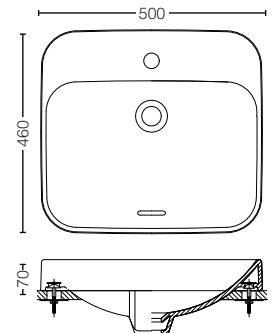

LW3717HY#XW
NEOREST Console Washbasin
Size : 746W x 448D x 173H mm

LW991A#NW1
NEOREST Washbasin
Size : 750W x 500D x 120H mm

Adjustable temperature button with sleek water flow

L5615CE#XW
Console Washbasin
Size : 500W x 460D x 70H mm