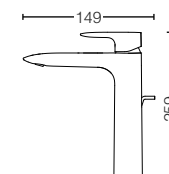

reddot award 2018
winner

TLG04307B

Single Lever Washbasin Faucet
for Tall Vessel w/ Pop-Up Waste
Size : 55W x 149D x 259H mm

reddot award 2018
winner

TLG04308B
Single Lever Washbasin Faucet
for Tall Vesse w/o Pop-Up Waste
Size : 55W x 149D x 259H mm