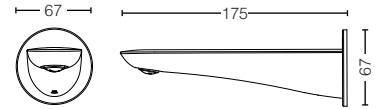

TBS01201B
Bath Filler
(3 Hole)
Size : 240W x 234D x 247H mm