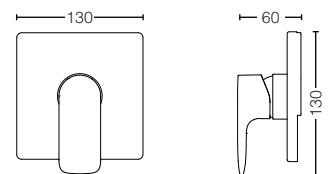

GA SERIES

TLG04201B
2 Handle
Washbasin Faucet (3 Hole)
Size : 270W x 105D x 110H mm

TLG04101B
Single Lever
Washbasin Faucet
(Cold Water)
Size : 95W x 85D x 139H mm