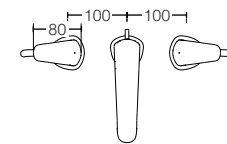

reddot award 2019
winner

TLG09307B
Wall Mounted Washbasin Faucet
(Short Spout) *1
Size : 120W x 195D x 106H mm

TLG09308B
Wall Mounted Washbasin Faucet
(Long Spout) *1
Size : 120W x 244D x 106H mm

TLG09201B
2 Handle Washbasin Faucet
(3 Holes) *2
Size : 200W x 174D x 113H mm