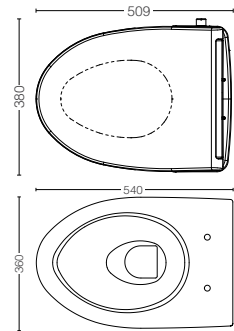

CW822M#NW1 + TCW07S