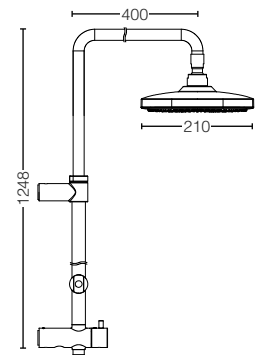

TBW01002A
Shower Column
w/ 2 Mode Fixed Shower Head (Round)
w/ o Hand Shower
Size : 155 Dia mm