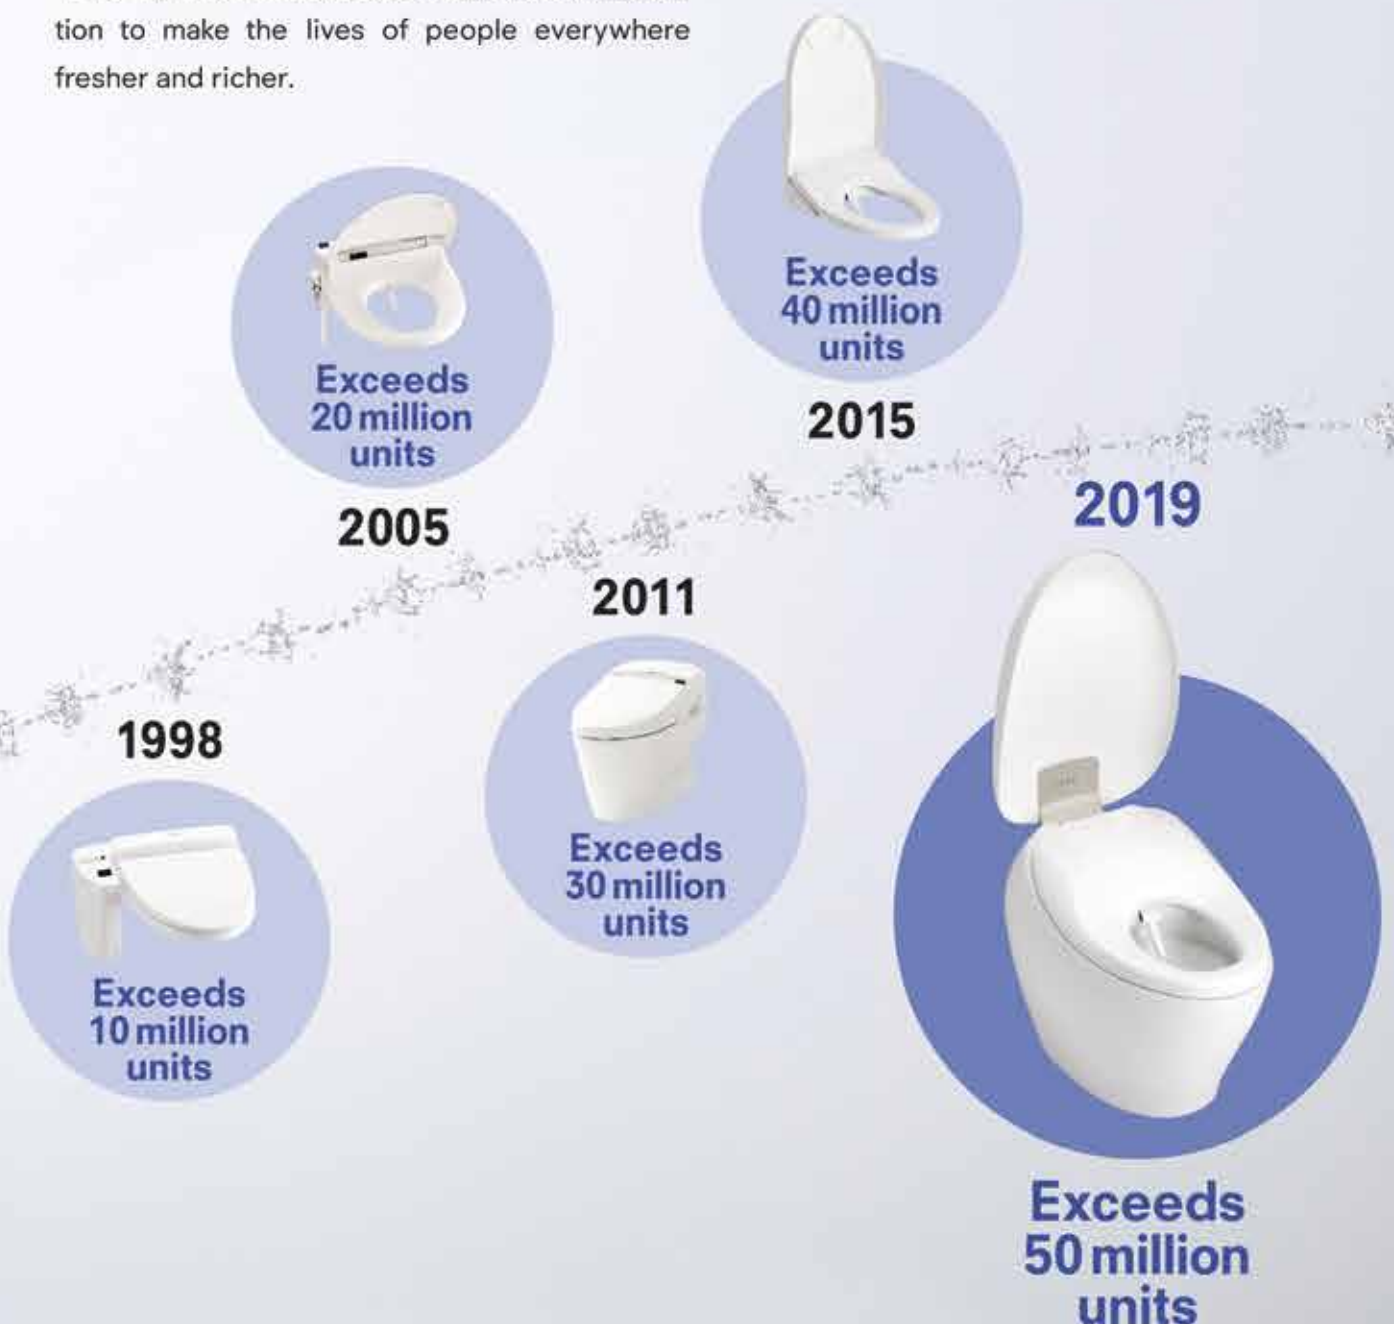

2019

In 2019, TOTO launched its first owned showroom in India. With area of 12000 sq.ft. and over 900 exclusive sanitaryware & technology products TOTO DELHI SHOWROOM (TDS) has fast gained popularity as a place for a design & architecture industry professionals to explore, discuss and share bathroom solutions.

Life Anew

TOTO.
WASHLET®

50
MILLION

UNITS SOLD
WORLDWIDE

The Birth of
a Revolutionary
Product

1980

Always Innovating to Spread a Culture of Everyday Comfort and Cleanliness.

Since its launch in the 1980s, WASHLET has continually evolved through the invention of countless innovative clean technologies. This is also our history of creating—and spreading around the world—a new culture of comfort and cleanliness through the shift from only wiping with toilet paper to cleansing with water. As a result of these efforts, in 2017 WASHLET was recognized as the No.1 brand of electric toilet seats with bidet function in the world and in 2019 broke through the milestone of fifty million total units sold. As a worldwide best seller, TOTO will continue pursuing technological innovation to make the lives of people everywhere fresher and richer.

Note 1: EUROMONITOR INTERNATIONAL. Headquartered in London. Global leader in market surveys with experts in 100 countries.
Note 2: WASHLET is the world's No. 1 brand of electric toilet seats with bidet functions in 2019"
Footnote: Source: Euromonitor International Limited; in terms of sales volume, based on the custom research conducted in August - October 2020 in the countries that account for more than 74.8 % share of the global electric toilet seats with bidet functions 2020.