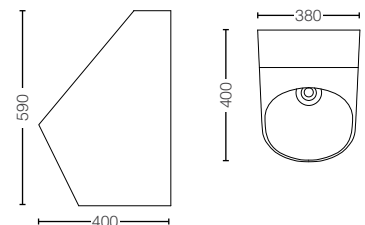

USWN925A#XW

Wall Hung Urinal W/ Built in Sensor (DC Type)
Flush Volume : 0.50L
Size : 380W x 400D x 590H mm