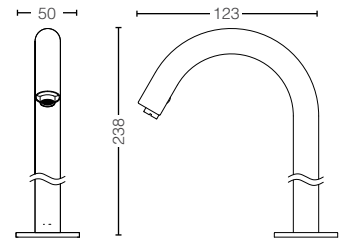

TN78-9V910

AC Operated Controller(100-240V)
Cold Water
Flow Rate: 1.5L/min