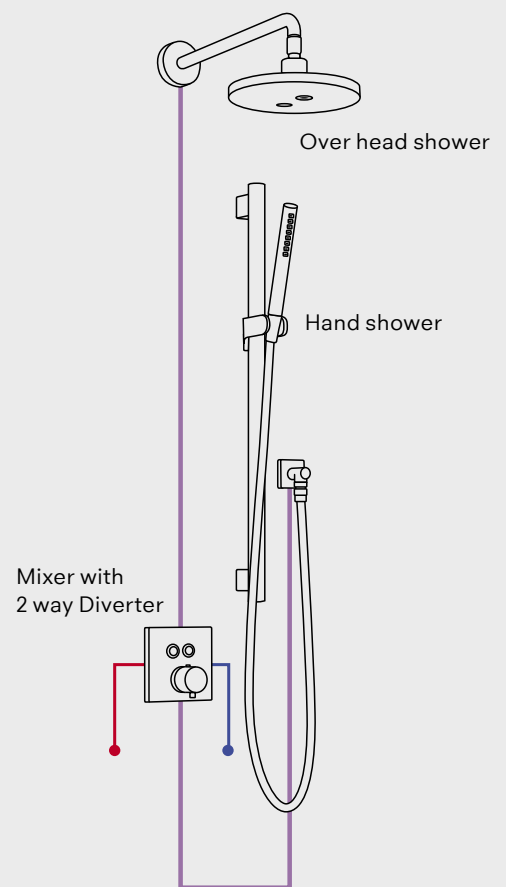

2 OUTLET

Enjoy a different kind of bathe.

A shower space designed with 2 shower outlets (hand shower + over head shower, for example). Depending on how you are feeling that day, you can change up between hand shower and over head shower.

— Hot water — Cold water — Mixing water