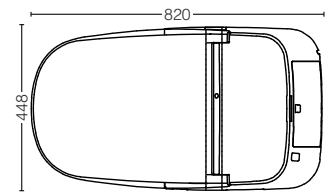

NEOREST XH I

Flush System : TORNADO FLUSH (3.8L/3L)
Hybrid Ecology System

Rough-in : 305mm

Size : 448W x 820D x 527H mm

T53P100

Floor Flange for S Trap

NEOREST LE

NEOREST with ACTILIGHT and EWATER+ is setting new standards in hygiene. The toilet bowl features a special zirconium oxide coating. It works with the ultraviolet light inside the seat cover to trigger a photocatalytic process that breaks down organic substances. The result is a consistently clean toilet.