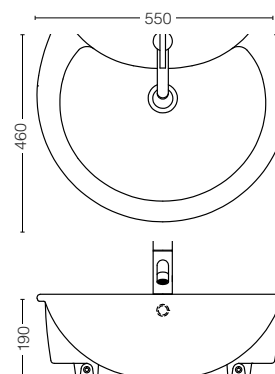

LW824CJ#W

Semi Recessed Washbasin
Size : 550W x 460D x 190H mm
One tap Hole