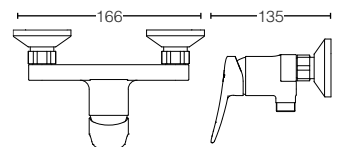

NEW **TLS04309B2**
Wall Mounted Single Lever
Washbasin Faucet,
exposed (Long Spout)
Size : 100W x 244D x 76H mm

TBS04301B
Single Lever Shower Mixer
Size : 166W x 135D x 165H mm

TBS04302B
Single Lever
Bath & Shower Mixer
Size : 166W x 144D x 165H mm