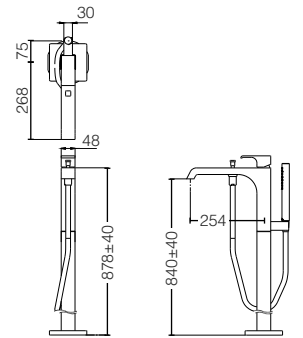

#PRG, #BRG, #PBL, #BBL, #MBL colors will be available from 2023.

*1. Without waste fitting *2. 2 handle heat transfer prevention design *3. Need MINI UNIT (TBN01001) separately *4. Need Installation Base (TBN01105) separately