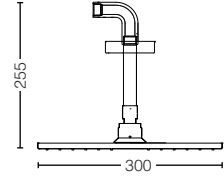

SHOWER PRODUCTS

Shower Options

DBX114-1CAM
Aerial Shower
Aerial Fixed Shower Head W/Pipe,
300mm, square, ceiling type
Size : 300 mm dia

TX488SMZ
Wall Mounted Shower
Fixed Shower Head W/Pipe,
300mm, round
Size : 300 mm dia