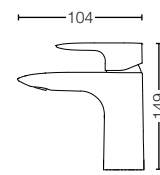

TLG04304B

Single Lever Washbasin Faucet
for Semi-tall Vessel w/ Pop-Up Waste
Size : 45W x 119D x 209H mm

reddot award 2018
winner