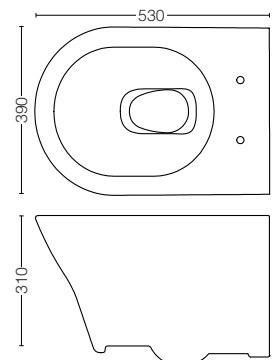

CW762MUNW1

Basic + NC Wall-Hung Toilet (CeFion)
Flush System : TORNADO FLUSH (4.8/3L)
Size : 380W x 530D x 340H mm
Bowl Shape : D Shape
Concealed Tank
Recommended : WH132MNF/WH132MHFR

TC384CVK
Duroplast Seat & Cover
(Soft Close)

TX215C
Slip in Connector

CW162MUNW1

Wall Hung Toilet
Flush System : TORNADO FLUSH (4.5L/3.0L)
Size : 390W x 530D x 310H mm
Bowl Shape : D Shape
Concealed Tank
Recommended : WH023

TC510CVK-1
Seat & Cover (Soft Close)

TX215C
Slip in Connector