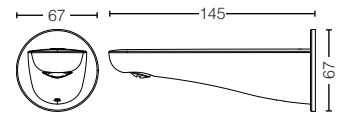

Recommended shower combination

*1. Without waste fitting *2. Fall prevention feature *3. Safety design resin hanger