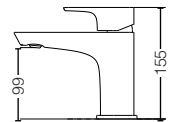

TLG07303B

Single Lever Washbasin Faucet
for Semi-tall Vessel w/ Pop-Up Waste
Size : 134D x 215H mm

reddot award 2019
winner