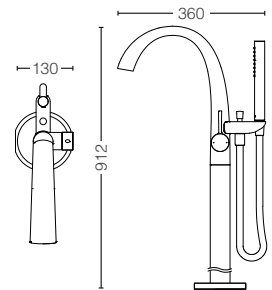

PJYD2200PWE#GW

Galaline Bubble & Whirlpool Massage Bathtub
Size : 1050W x 2200D x 780H mm

reddot winner 2020

TBP01301B / TBN01105B
TBP01301B#BN / TBN01105B
(Brushed Nickel)

Floor Standing Bathtub Filler
(W/Hand shower)
Size : 130W x 360D x 912H mm