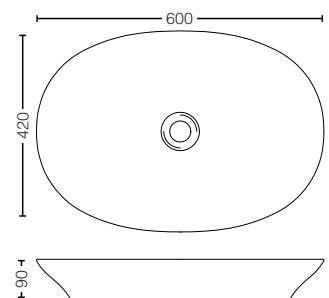

HM919MT VE#CMW
Cover lead wire

HM919MT VE#CMW
Cover lead wire