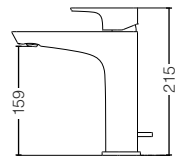

TLG07304B

Single Lever Washbasin Faucet
for Semi-tall Vessel w/o Pop-Up Waste
Size : 134D x 215H mm

reddot award 2019
winner