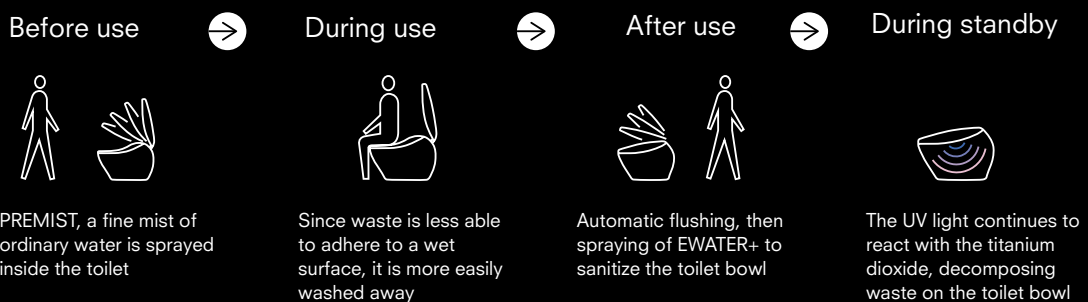

The RIMLESS design leaves no place for waste and germs to hide. It also makes for a much easier to clean toilet.

ACTILIGHT

Photocatalytic glaze,
the ultimate cleaning technology,
has the natural power to
decompose waste.

ACTILIGHT elevates toilet cleaning to an extraordinary new dimension. Comprising a bacteria-neutralizing ultraviolet light and a titanium dioxide-fired toilet bowl, this extraordinary technology initiates a photocatalytic process that breaks down even microscopic waste particles.

State-of-the-art materials

Titanium dioxide attracts water to the surface of the toilet bowl, setting the stage for photocatalysis. The toilet bowl's photocatalytic glaze layer also contains zirconium oxide, which provides its extreme durability.

Operates 24 hours a day to maintain hygienic conditions

The photocatalytic process with UV light and titanium dioxide produces Activated Oxygen from the ambient oxygen and water molecules, which further breaks down organic waste and reduces the food source that microbes feed on.