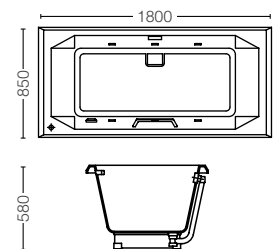

PAYK1810RHPWE#W
Acrylic Bathtub
Size : 1800W x 850D x 580H mm
Headrest to be purchased separately (NTP005)
Pop up waste with over flow included