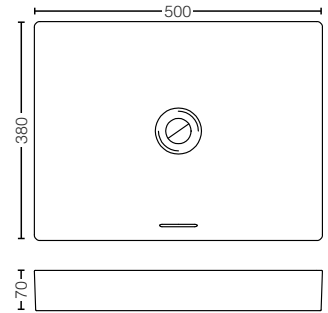

NEW LS915MT VE#CMW
Console Washbasin (CLEANMATTE)
Size : 500W x 380D x 70H mm

HM919MT VE#CMW
Cover lead wire

HM917MT VE#CMW
Cover Pop Up (Made to Order)