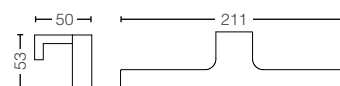

YRH902C
Robe Hook
Size : 25W x 44D x 68H mm