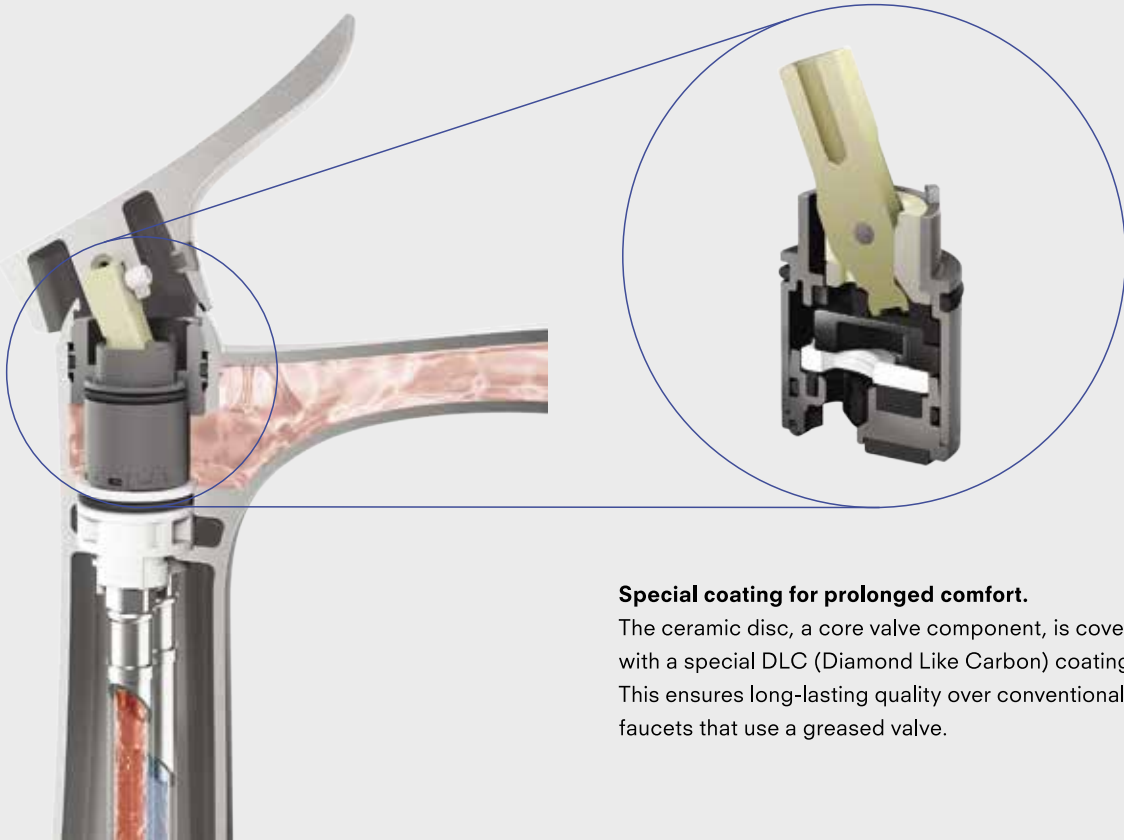

Special coating for prolonged comfort.

The ceramic disc, a core component, is covered with a special DLC (Diamond Like Carbon) coating. This ensures long-lasting quality over conventional faucets that use a greased valve.

Precise flow control, exclusive to TOTO.

Our exclusive technology means new functionality. We took the core component of the valve, the ceramic disc, and customized its shape for ease of use. Compared to conventional faucets, it's easier to control water flow when just a little is required, such as when you are washing a contact lens. Because you can achieve the right amount of water flow instantly, it helps conserve water.