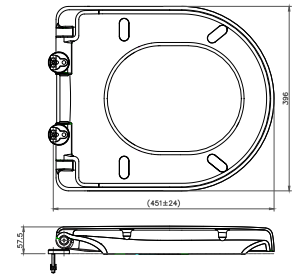

TC500VK
Seat & Cover
(Soft Close Regular)
Matching Toilet : CW580M#NW1
Size : 380W x 448D x 64H mm