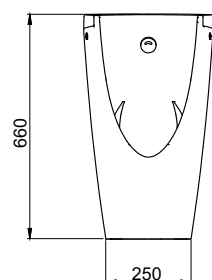

USWN902A

Wall Hung Urinal
W/Built-in Sensor (DC Type)
Water Pressure : 0.07MPa ~ 0.75MPa
Flush Volume : 0.50L
Power Rating : Battery Operated
Size : 380W x 390D x 660H mm