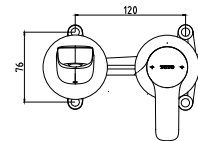

TLG03307B2

Wall Mounted Single Lever
Washbasin Faucet,
exposed (Short Spout)
Size : 120W x 195D x 76H mm

NEW

TLN01301B

Wall Mounted Single Lever
Washbasin Faucet, concealed
Size : 120W x 76D mm