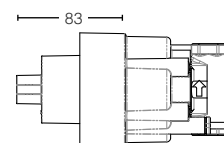

MIXER PRODUCTS

Concealed Valve (For Other Arrangements)