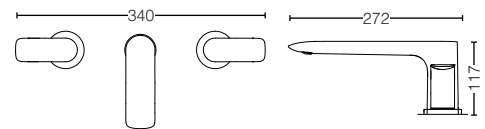

TBG02001B
Bath Spout
Size : 67W x 195D x 67H mm

TBG04201B
Bath Filler (3 Hole)
Size : 340W x 272D x 117H mm

Recommended shower combination

Polished
Chrome

Brushed
Nickel
#BN

Polished
Nickel
#PN

Brushed
French Gold
#BFG

Polished
French Gold
#PFG

*1. Without waste fitting *2. 2 handle heat transfer prevention design *3. Need MINI UNIT (TBN01001) separately *4. Fall prevention feature *5. Safety design resin hanger