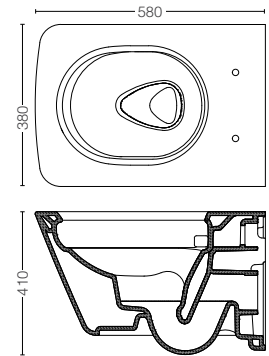

CW522MUNW1

SP Wall-hung Toilet
 Flush System : TORNADO FLUSH
 Water Use : 4.8/3L
 Rough-in : H=220 mm
 Size : 380W x 580D x 410H mm

TC512AW

Slim Seat and Cover

TX215C

Slip in Connector

CW542EMUNW1

RP Wall-hung Toilet
 Flush System : TORNADO FLUSH
 Water Use : 4.5/3L
 Rough-in : H=220 mm
 Size : 380W x 580D x 335H mm