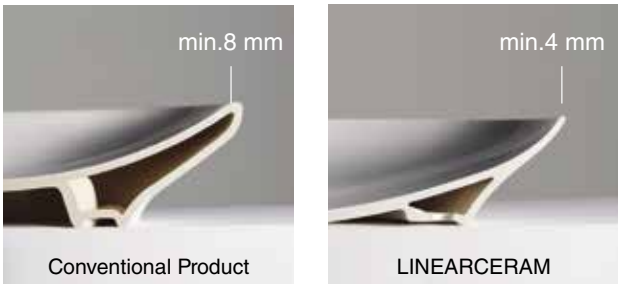

Exquisitely thin
is the next dimension of beauty.

CEFIONTECT

LINEARCERAM's thin design harmonizes with any space. Although eye-catchingly thin, it is also extremely strong. Sophisticated and inviting to use, LINEARCERAM is a new paradigm in bathroom aesthetics.

To create a vessel of such exquisite thinness, TOTO developed an advanced form of proprietary ceramic.

Along the thinnest part of the ridge, LINEARCERAM is approximately half the depth of a conventional basin. At the same time, the material has almost twice the tensile strength.