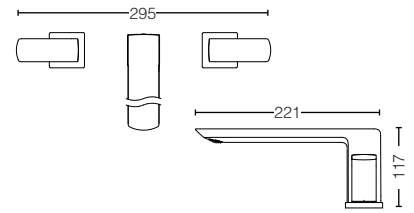

TBG02303B
Single Lever
Shower Mixer
Size : 130W x 35D x 130H mm

TBG02304B
Single Lever
Bath & Shower Mixer
w/ Diverter
Size : 130W x 93D x 130H mm

TBG02001B
Bath Spout
Size : 67W x 175D x 67H mm

TBG02201B
Bath Filler (3 Hole)
Size : 295W x 221D x 117H mm