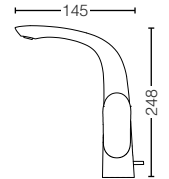

45

TLG01308B

Single Lever
Washbasin Faucet for Tall Vessel
w/o Pop-Up Waste
Size : 45W x 145D x 289H mm

45

TLG01309B

Single Lever
Washbasin Faucet
(Side Handle)
Size : 45W x 145D x 248H mm

45

NEW