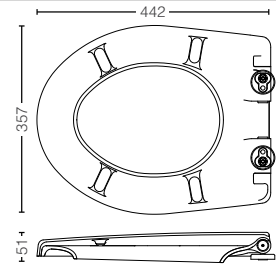

TC510CVK-1
Seat & Cover
(Soft Close Regular)
Matching Toilet : CW162MUNW1
Size: 396W x 415D x 57H