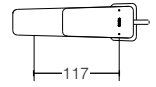

GE SERIES

TLG07301B

Single Lever Washbasin Faucet
w/ Pop-Up Waste
Size : 117D x 155H mm

reddot award 2019
winner

TLG07302B

Single Lever Washbasin Faucet
w/o Pop-Up Waste
Size : 117D x 155H mm

reddot award 2019
winner