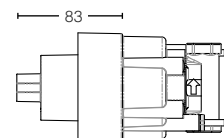

MIXER PRODUCTS

Concealed Valve (For Other Arrangements)