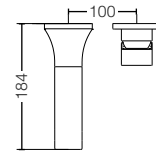

reddot award 2019
winner

TLG08201B
2 Handle Washbasin Faucet
(3 Holes) *2
Size : 120W x 144D x 240H mm