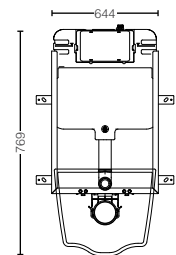

WH131MNF
Concealed Tank w/o Frame (6L/3L)
Size : 644W x 467H mm