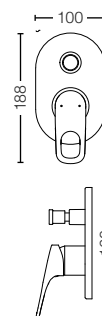

TTBR101
Bath Spout w/ Diverter
Size : 48W x 140D x 45H mm