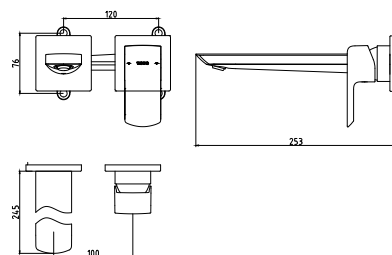

NEW **TLN01301B**
 Wall Mounted Single Lever
 Washbasin Faucet, concealed
 Size : 120W x 76D mm

GR SERIES

NEW

TLG02311B2
Wall Mounted Single Lever
Washbasin Faucet,
exposed (Long Spout)
Size : 120W x 253D x 75H mm