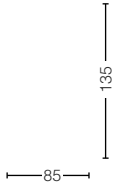

TBV02402B
Thermostat Controller
for 3 Outlet Use
Switch Type
Size : 135W x 85D x 135H mm