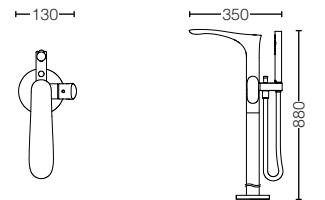

Recommended shower combination

*1. Without waste fitting *2. 2 handle heat transfer prevention design *3. Need MINI UNIT (TBN01001) separately *4. Need Installation Base (TBN01105) separately *5. Fall prevention feature *6. Safety design resin hanger