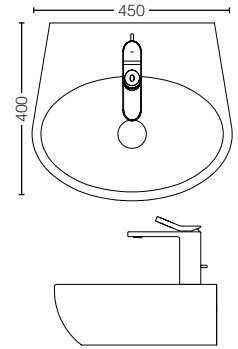

LW811CJW/F#W
Wall Hung Washbasin
Size : 550W x 480D mm