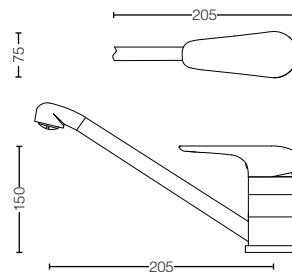

REI

REI-R

TTKC301F
Single Lever Kitchen Faucet
Size : 75W x 205D x 150H mm

JEWELHEX

DL334S
Washbasin Faucet
W/ Pop-up Waste
Size : 50W x 170D x 165H mm

DL334-1S
Extended Washbasin Faucet
W/ Pop-up Waste
Size : 83W x 289D x 281H mm