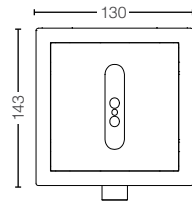

DUE114UPE

Urinal Sensor, Flush Valve
(AC-220v, ABS Cover)
Flush Volume : 1.9L (Optional Pre Flush 1.2L)
Size : 130W x 17D x 143H mm