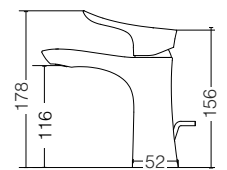

GO SERIES

TLG01301B
 Single Lever
 Washbasin Faucet
 w/ Pop-Up Waste
 Size : 45W x 104D x 178H mm

TLG01303B
 Single Lever
 Washbasin Faucet
 w/o Pop-Up Waste
 Size : 45W x 104D x 178H mm

TLG01304B
 Single Lever
 Washbasin Faucet for Semi-tall Vessel
 w/ Pop-Up Waste
 Size : 45W x 124D x 239H mm