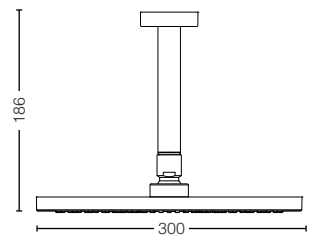

SHOWER PRODUCTS

Shower Options

DBX114-1CAM
Aerial Shower
Aerial Fixed Shower Head W/Pipe,
300mm, square, ceiling type
Size : 300 mm dia

TX488SMZ
Wall Mounted Shower
Fixed Shower Head W/Pipe,
300mm, round
Size : 300 mm dia

TX488SIZ
Overhead Shower
Fixed Shower Head W/Pipe,
300mm, square
Size : 300 mm dia

TX491SMZ
Overhead Shower
Fixed Shower Head W/Pipe,
300mm, round, ceiling type
Size : 300 mm dia

TX491SIZ
Overhead Shower
Fixed Shower Head W/Pipe,
300mm, square, ceiling type
Size : 300 mm dia