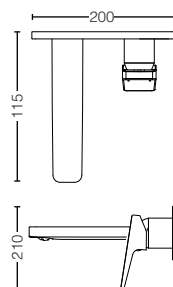

REI-RUFICE

TTLR304
Wall Mounted Single lever
Washbasin Faucet
Size : 200W x 210D x 115H mm

TTLR303F
Washbasin Faucet
Size : 100W x 152H mm

TTLR303FV
Washbasin Faucet Ext
Size : 100W x 278H mm

TTBR305 / TTBB301
Bath & Shower Mixer
Size : 100W x 78D x 187H mm