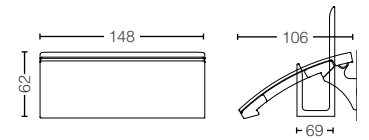

YTT903C
Towel Ring
Size : 200W x 47D x 74H mm