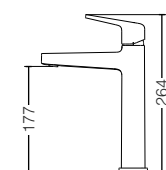

TLG10304B

Single Lever Washbasin Faucet
for Semi-tall Vessel w/o Pop-Up Waste
Size : 135D x 264H mm

reddot winner 2020