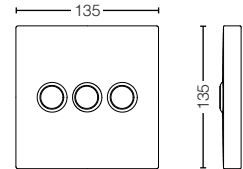

reddot design award
winner 2013

TBV02105B
3-Way Diverter with Stop Valve (2 nos)
Size : 135W x 135H mm