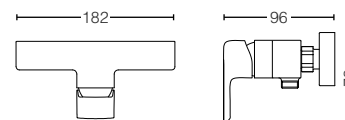

TBG02301B
Single Lever
Shower Mixer
Size : 182W x 96D x 79H mm