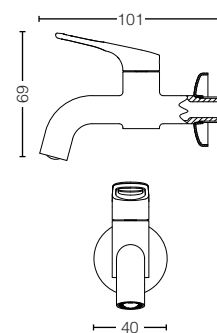

TTBR301 / TTBB301
Single Lever Bath and
Shower w/ Diverter
Size : 100W x 188D x 160H mm

TTBR101
Bath Spout w/ Diverter
Size : 48W x 140D x 45H mm

TTBR101-1
Bath Spout
Size : 48W x 140D x 45H mm

TTWR101
Bidet Faucet 1 Way
Size : 40W x 101D x 69H mm