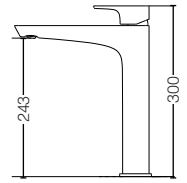

TLG07306B

Single Lever Washbasin Faucet
for Tall Vessel w/o Pop-Up Waste
Size : 187D x 300H mm

reddot award 2019
winner

TLG07307B

Wall Mounted
Washbasin Faucet (Short Spout) *
Size : 206D x 98H mm

TLG07308B

Wall Mounted
Washbasin Faucet (Long Spout) *1
Size : 258D x 98H mm

TLG07201B

2 Handle Washbasin Faucet
(3 Holes) *2
Size : 240W x 254D x 131H mm

TBG07301B

Single Lever
Shower Mixer
Size : 150W x 133D x 107H mm