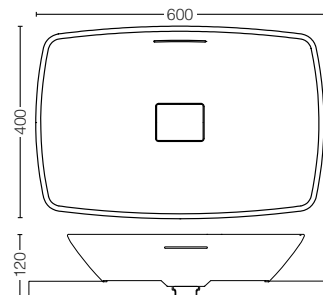

PJS01WE#GW
(Gross White)

PJS01WE#MW
(Matte White)

GALALATO Console Washbasin
Size : 632W x 404D x 154H mm