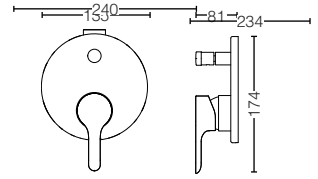

TBS01304B
Single Lever
Bath & Shower Mixer
w/ Diverter and Valve
Size : 135W x 81D x 174H mm