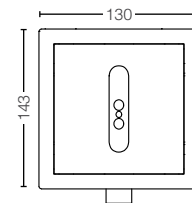

DUE114UPK

Urinal Sensor, Flush Valve
(Battery, ABS Cover)
Flush Volume : 1.9L (Optional Pre Flush 1.2L)
Size : 130W x 12D x 143H mm