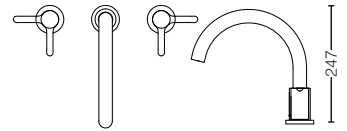

TBS01201B
Bath Filler
(3 Hole)
Size : 240W x 234D x 247H mm