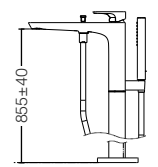

#PRG, #BRG, #PBL, #BBL, #MBL colors will be available from 2023.

*1. Without waste fitting *2. 2 handle heat transfer prevention design *3. Need MINI UNIT (TBN01001) separately *4. Need Installation Base (TBN01105) separately