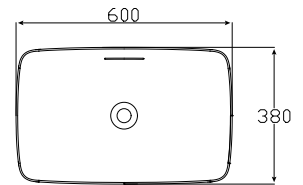

PJS06WE#MW
(Matte White)

GALALATO Console Washbasin (Square)
Size : 500W x 380D x 180H mm

PJS03WE#GW
(Gloss White)