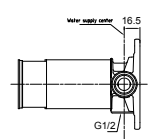

TLG03306B

Single Lever
Washbasin Faucet for Tall Vessel
w/o Pop-Up Waste
Size : 165W x 55D x 283H mm

reddot award 2018
winner

NEW

TLN01301B

Wall Mounted Single Lever Washbasin
Faucet, concealed
Size : 120W x 76D mm

NEW

TLG03307B2

Wall Mounted Single Lever
Washbasin Faucet,
exposed (Short Spout)
Size : 120W x 195D x 76H mm

NEW

TLN01301B

Wall Mounted Single Lever
Washbasin Faucet, concealed
Size : 120W x 76D mm

NEW

TLG03308B2

Wall Mounted Single Lever Washbasin
Faucet, exposed (Long Spout)
Size : 175W x 245D x 102H mm