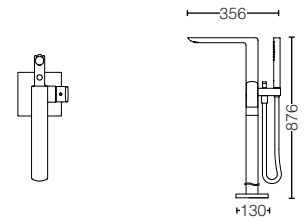

Recommended shower combination

Polished
Chrome

Brushed
Nickel
#BN

Polished
Nickel
#PN

Brushed
French Gold
#BFG

Polished
French Gold
#PFG

*1. Without waste fitting *2. 2 handle heat transfer prevention design *3. Need MINI UNIT (TBN01001) separately *4. Need Installation Base (TBN01105) separately *5. Fall prevention feature *6. Safety design resin hanger