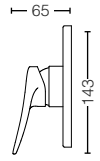

TBS04304B
Single Lever
Bath & Shower Mixer
w/ Diverter and Valve
Size : 135W x 130D x 135H mm