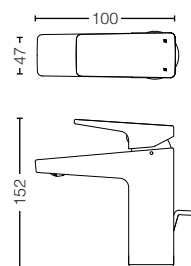

REI-RUFICE

TTLR304
Wall Mounted Single lever
Washbasin Faucet
Size : 200W x 210D x 115H mm

TTLR303F
Washbasin Faucet
Size : 100W x 152H mm

TTLR303FV
Washbasin Faucet Ext
Size : 100W x 278H mm

TTBR305 / TTBB301
Bath & Shower Mixer
Size : 100W x 78D x 187H mm