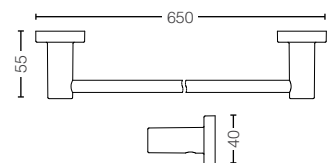

YTT406C
Towel Ring
Size : \varnothing 145 mm

YRH406C
Robe Hook
Size : 40W x 55D x 48H mm

YTS406BC
Towel Shelf
Size : 560W x 200D x 90H mm

YT406S4RC
Towel Bar (400 mm)
Size : 440W x 55D x 40H mm

YT406S6RC
Towel Bar (600 mm)
Size : 650W x 55D x 40H mm