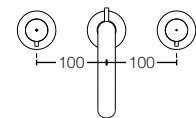

TLG11307B

Wall Mounted Washbasin Faucet
(Short Spout) *1
Size : 120W x 185D x 103H mm

TLG11308B

Wall Mounted Washbasin Faucet
(Long Spout) *1
Size : 120W x 236D x 103H mm

TLG11201B

2 Handle Washbasin Faucet
(3 Holes) *2
Size : 200W x 126D x 216H mm