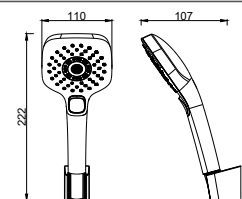

TBW02006A
Hand Shower
3 Mode, Square with & hose
Size : 110W x 222H mm

TMC95ECR

Aerial Thermostat Shower Tower

Size : 350W x 200D x 1320H mm

Shower : 200 mm

Gyrostream

Aerial Shower

WARM SPA