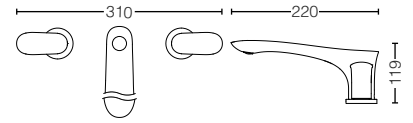

TBG01304B
 Single Lever
 Bath & Shower Mixer
 w/ Diverter
 Size : 135W x 79D x 135H mm

TBG01001B
 Bath Spout
 Size : 67W x 175D x 67H mm

TBG01201B
Bath Filler (3 Hole)
Size : 310W x 220D x 119H mm

TBG01305A
Bath & Shower Set
(3 Hole)
Size : 245W x 220D x 118H mm