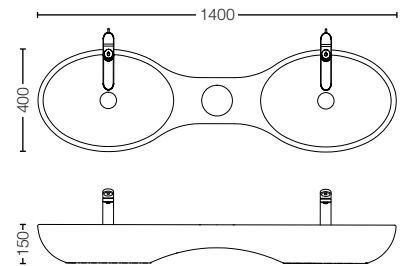

LW816JW/F#W
Twin Vessel Washbasin
Size : 1400W x 400D x 150H mm