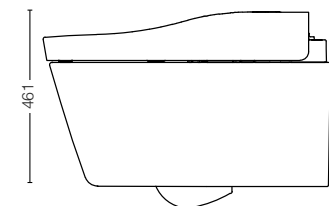

CW996P#NW1 / TCF996WA#NW1

NEOREST LE II

Flush System : TORNADO FLUSH (4.5L/3L)

Rough-in : 220mm (P-Trap)

Size : 423W x 675D x 461H mm

WH036D - 994PVB

Concealed Tank

MB005DGN

Flush Panel

CW994P#NW1 / TCF994WA#NW1

NEOREST LE I

Flush System : TORNADO FLUSH (4.5L/3L)

Rough-in : 220mm (P-Trap)

Size : 423W x 675D x 461H mm

WH036D - 994PVB

Concealed Tank

MB005DGN

Flush Panel