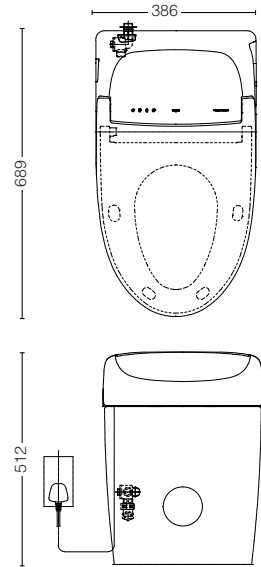

CS989PVT#NW1 / TCF9768WZ#NW1

NEOREST RH (P Trap)
Flush System : TORNADO FLUSH (4.5L/3.0L)
Rough-in : 120-155mm
Size : 386W x 689D x 512H mm

CS989VT#NW1 / TCF9768WZ#NW1

NEOREST RH (S Trap)
Flush System : TORNADO FLUSH (3.8L/3.0L)
Rough-in : 305mm
Size : 468W x 800D x 565H mm

T53P100
Floor Flange