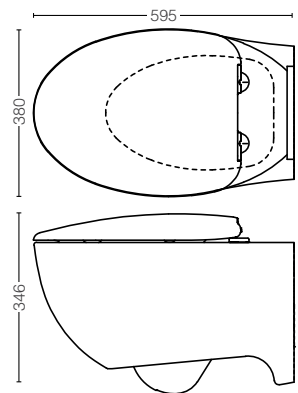

CW822NJWS#W

Avante Wall Hung Toilet
(For Concealed System)
Flush System : TORNADO FLUSH (4.5/3L)
Size : 360W x 540D x 340H mm
Bowl Shape : Elongated
Rough-in : 220 mm (P-Trap)

TC281SJ

Duroplast Seat & Cover
(Soft Close)

TX215C

Slip in Connector