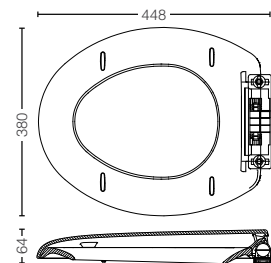

TC506VSIT#W
Seat & Cover
Soft Close Round (Regular)
Matching Toilet: CW272M#NW1,
CW132M#NW1, CW182M#NW1
Size : 360W x 405D x 58H mm