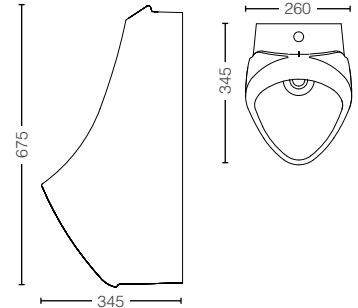

UW904VM#NW1

Wall Hung Urinal (Back Inlet)
with Wall Flange
Flush Volume : 0.5L (Min) &
1.9L (Max) Capacity
Size : 260W x 345D x 675H mm