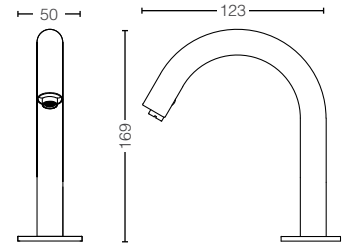

TN78-9V910

AC Operated Controller (100-240V)
Cold Water
Flow rate: 1.5L/min