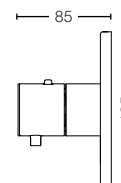

MIXER PRODUCTS

Concealed Valve (For Other Arrangements)