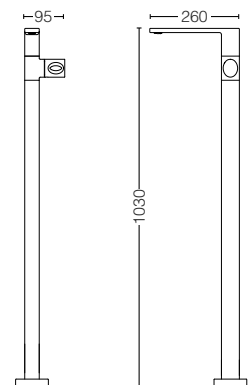

TX115LQBR
Washbasin Faucet
W/ Pop-up Waste
Size : 130D x 167H mm

TX116LQBR
Extended Washbasin Faucet
W/ Pop-up Waste
Size : 175D x 289H mm

TX128LQBR
Floor Standing
Washbasin Faucet
Size : 260D x 1030H mm