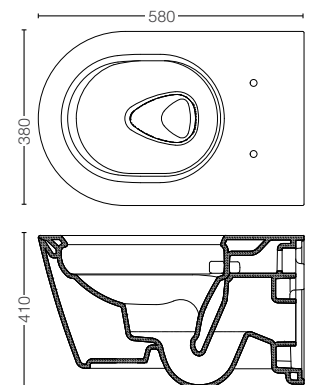

CW552MUNW1

RP Wall-hung Toilet
Flush System : TORNADO FLUSH
Water Use : 4.8/3L
Size : 380W x 540D x 410H mm

TC513AW

Slim Seat and Cover

TX215C

Slip in Connector