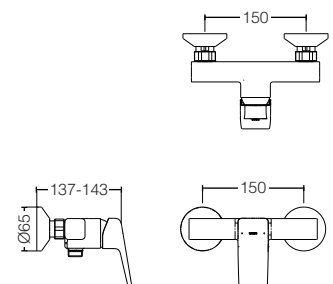

TLG10201B
2 Handle Washbasin Faucet
(3 Holes) *2
Size : 200W x 158D x 130H mm