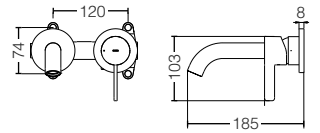

TLG11308B

Wall Mounted Washbasin Faucet
(Long Spout) *1
Size : 120W x 236D x 103H mm