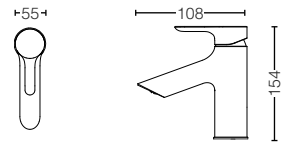

The simple beauty of a tree branch
formed of smoothly curved cylinders.

TLS01301B
Single Lever
Washbasin Faucet
w/ Pop-Up Waste
Size : 45W x 108D x 154H mm

TLS01303B
Single Lever
Washbasin Faucet
w/o Pop-Up Waste
Size : 55W x 108D x 154H mm