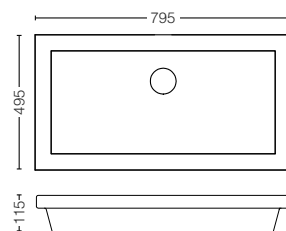

LW952JW/ F#W
Console Washbasin
Size : 570W x 355D x 100H mm

LW953JW/F#W
Console Washbasin
Size : 705W x 355D x 100H mm

WASHBASIN

LW648CJW/F#W
Console Washbasin 1 Tap Hole
Size : 795W x 495D x 115H mm

LW648JW/F#W
(3 Tap Holes)