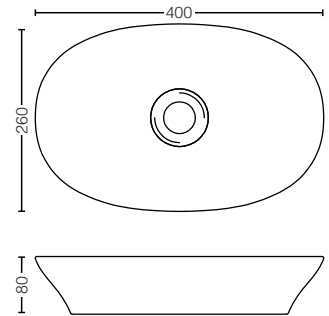

NEW LS901MT VE#CMW
Console Washbasin (CLEANMATTE)
Size : 400W x 260D x 80H mm

HM919MT VE#CMW
Cover lead wire