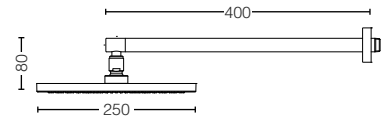

TX488STN
Overhead Shower
Fixed Shower Head W/Pipe,
250mm, square
Size : 250mm dia