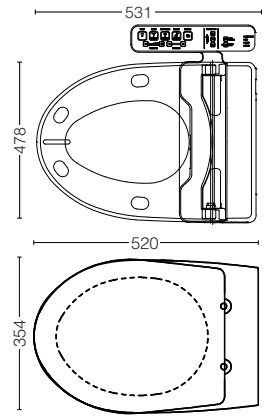

WASHLET® COMBINATIONS

CW580M#NW1 + TCF6631A#NW1