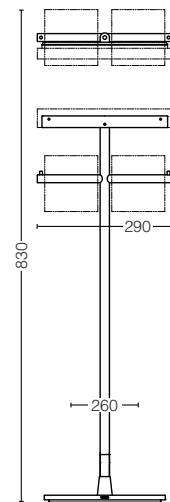

T53P100

Floor flange

YH63SD

Paper Holder (Stand Type)

Size : 290W x 260D x 830H mm

NEOREST RH

The softly rounded silhouette creates a sense of serenity that harmonizes with a wide variety of spaces.

CS989PVT#NW1 / TCF9768WZ#NW1