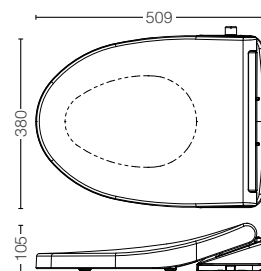

ECOWASHER

The ECOWASHER is extremely convenient because it does not require any electricity. The water from the nozzle is controlled solely by water pressure. Without needing an electrical outlet, it is easy to install and remove for cleaning purposes.

TCW1211A

ECOWASHER

Bowl Shape : Elongated / Regular Adjustable

Material : Urea Resin

Function : Rear Cleansing

: Bidet

Matching : CW822NJWS#W, CW822M#NW1,

Toilet : C636CDE#XW, CW920K#XWH,

CW192K#XWH, CW562MUNW1,

CW572MUNW1

Size : 380W x 509D x 105H mm