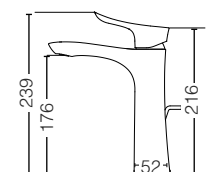

GO SERIES

TLG01301B
 Single Lever
 Washbasin Faucet
 w/ Pop-Up Waste
 Size : 45W x 104D x 178H mm

TLG01303B
 Single Lever
 Washbasin Faucet
 w/o Pop-Up Waste
 Size : 45W x 104D x 178H mm

TLG01304B
 Single Lever
 Washbasin Faucet for Semi-tall Vessel
 w/ Pop-Up Waste
 Size : 45W x 124D x 239H mm