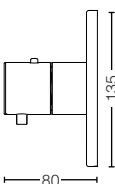

TBV01406B
Thermostat Controller
for 3 Outlet Use
Size : 135W x 80D x 135H mm