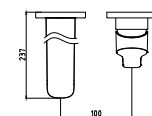

TLG03308B2

Wall Mounted Single Lever Washbasin
Faucet, exposed (Long Spout)
Size : 175W x 245D x 102H mm