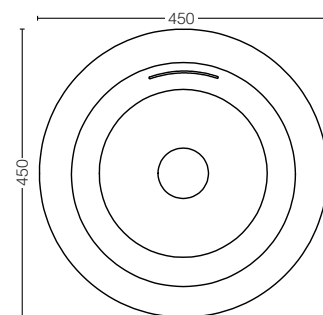

PJS01WE#GW
(Gross White)

PJS01WE#MW
(Matte White)

GALALATO Console Washbasin
Size : 632W x 404D x 154H mm

PJS04WE#MGI

GALALATO Console Washbasin
Size : 450W x 450D x 160H mm

PJS04WE#MGB
(Black)

GALALATO Console Washbasin
Size : 450W x 450D x 160H mm