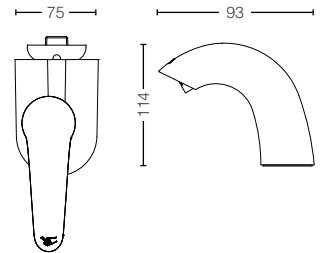

TN78-9V910

AC Operated Controller
(100-240V)
Cold Water
Flow Rate : 1.5L/min