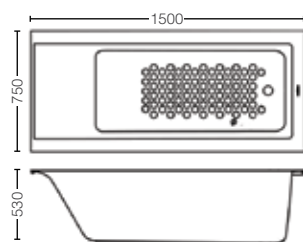

PAY1580PE#W

Acrylic Bathtub
Size : 1500W x 750D x 530H mm
Slip-Resistance Surface
Waste Fittings Not Included
Waste Fitting - (DB501-2B)