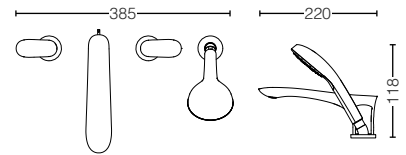

Recommended shower combination

*1. Without waste fitting *2. 2 handle heat transfer prevention design *3. Need MINI UNIT (TBN01001) separately *4. Need Installation Base (TBN01105) separately *5. Fall prevention feature *6. Safety design resin hanger