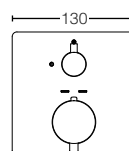

TBV02403B
Thermostat Controller
for 1 Outlet Use
Size : 130W x 72D x 130H mm