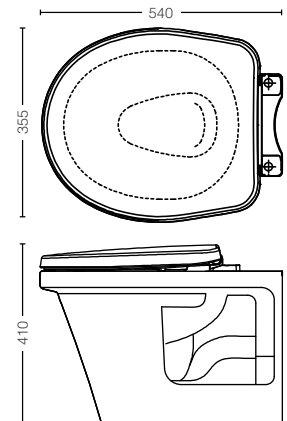

WALL HUNG TOILET

CW822RA#W
Avante Wall Hung Toilet
Flush system : TORNADO FLUSH (Wash Down)
Water Use : 4.5L / 3L
Rough-in : H=220 mm
Bowl Shape : Elongated
Size : 380Wx540Dx330H mm

TC385VS#W
Seat & Cover (Soft Close Elongated)

TX215C
Slip in Connector

CW192K#XWH
Willow Wall Hung Toilet
Flush System : Wash Down, Dual Flush
Water Use : 4.8/3L
Rough-in : H=220 mm
Size : 380W x 560D x 359H mm

TC281SJ
Duroplast Seat & Cover

TX215C
Slip in Connector

CW580M#NW1
REI NEW STANDARD (Wall Hung Toilet)
Flush System : Wash Down (6/3L)
Size : 354W x 520D x 348H mm
Bowl Shape : Regular
Rough-in : 220 mm (P-Trap)

TC500CVK
Seat & Cover (Soft Close Regular)
(TCW07S/TCW08S ECO WASHER)

TC504CVK
Duroplast Seat and Cover (Soft Close Regular)

TX215C
Slip in Connector

CW132M#NW1
CF Wall Hung Toilet
Flush System : TORNADO FLUSH (4.5/3L)
Size : 355W x 540D x 410H mm
Bowl Shape : D Shape
Rough in : 220 mm

TC506VSIT#W/TC402A
Seat & Cover (Soft Close Regular)

TX215C
Slip-in Connector