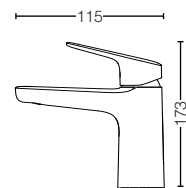

GS SERIES

TLG03301B

Single Lever
Washbasin Faucet
w/ Pop-Up Waste
Size : 55W x 115D x 173H mm

TLG03302B

Single Lever
Washbasin Faucet
w/o Pop-Up Waste
Size : 55W x 115D x 173H mm

TLG03303B

Single Lever
Washbasin Faucet for Semi-tall Vessel
w/ Pop-Up Waste
Size : 55W x 135D x 223H mm