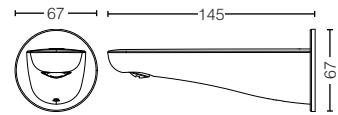

Recommended shower combination

*1. Without waste fitting *2. Fall prevention feature *3. Safety design resin hanger