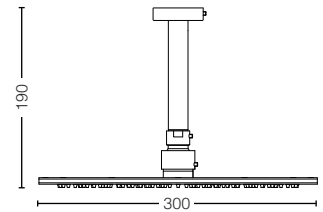

TX491SIZ
Overhead Shower
Fixed Shower Head W/Pipe,
300mm, square, ceiling type
Size : 300 mm dia