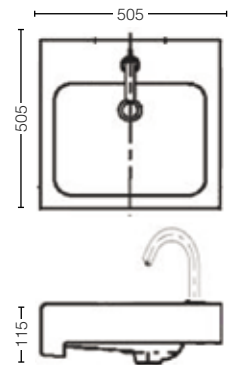

LW642CJ#W
Semi Recessed Washbasin
Size : 415W x 485D x 155H mm
(1 Tap Hole)

LW642J#W
(3 Tap Hole)