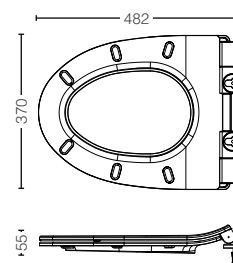

TC281SJ
Duroplast Seat and Cover
w/ Soft Close (Elongated)
Matching Toilet: CW822NJWS#W, CW-822M#NW1, CW920K#XWH, CW192K#XWH
Size : 367W x 482D x 51H mm