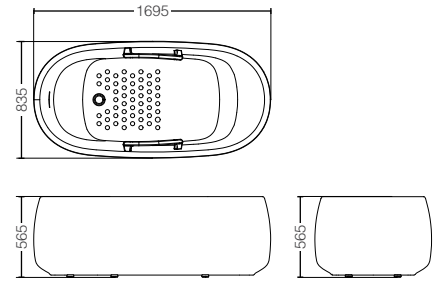

PJY1744HPWE#GW (Gloss White)
PJY1744HPWE#MW (Matte White)
W/Hand Grip
Freestanding Bathtub
Size: 1695W x 835D x 565H mm
Waste Fitting included

PJY1814HPWE#GW (Gloss White)
PJY1814HPWE#MW (Matt White)
W/ Head Grip
GALALATO
Free Standing Bathtub
Size : 1800W x 900D x 665H mm
Slip Resistance Surface
Waste Fittings included