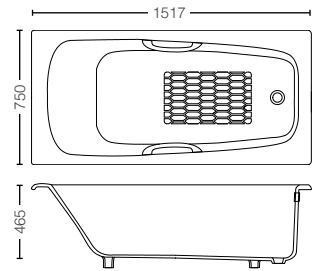

FBY1520PE#W
w/o Hand Grip
Enameled Cast
Iron Bathtub
Size : 1517W x 750D x 465H mm
Slip-Resistance Surface
Waste Fittings Not Included
Waste Fitting - (DB505R-2A / 2B)