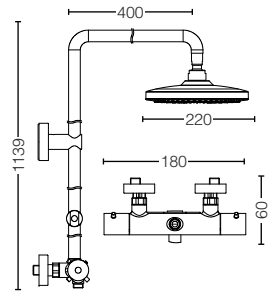

SHOWER PRODUCTS

TBW01401A

Thermostat Shower Column
w/ 1 Mode Fixed Shower Head (Round) and Spout
w/ o Hand Shower
Size : 220 Dia mm

TBW01402A

Thermostat Shower Column
w/ 1 Mode Fixed Shower Head (Round)
w/ o Hand Shower
Size : 220 Dia mm