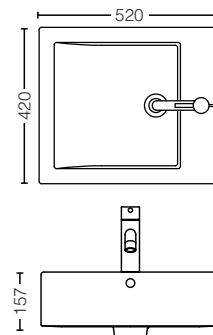

LW533J#W
Semi Recessed Washbasin
Size : 430W x 430D x 175H mm