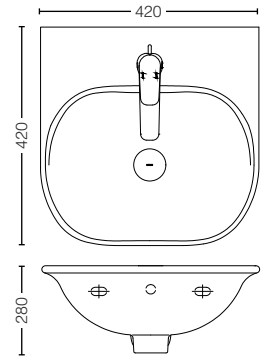

LW248JR#W
(Right Tap Hole)
Wall Hung Washbasin

LW248JL#W
(Left Tap Hole)
Size : 510W x 260D mm x 150H mm

LW137Y#XW
Wall Hung Washbasin
Size : 854W x 483D x 170H mm

LW273CJW/F#W
 Wall Hung Washbasin
 Size : 420W x 420D x 280H mm