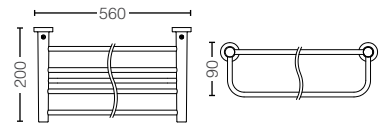

YT406S4RC
Towel Bar (400 mm)
Size : 440W x 55D x 40H mm