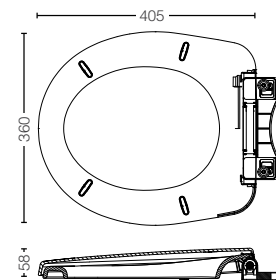

TOILET SEAT AND COVER

TC384CVK
Duroplast Seat and Cover
W/Soft Close (D-Shape)
Matching Toilet: CW762MUNW1
Size : 386W x 468D x 64H mm

TC504CVK
Duroplast Seat and Cover
W/Soft Close (Regular)
Matching Toilet: CW580M#NW1
Size : 357W x 442D x 51H mm

TC510CVK-1
Seat & Cover
(Soft Close Regular)
Matching Toilet : CW162MUNW1
Size: 396W x 415D x 57H

TC500VK
Seat & Cover
(Soft Close Regular)
Matching Toilet : CW580M#NW1
Size : 380W x 448D x 64H mm

TC506VSIT#W
Seat & Cover
Soft Close Round (Regular)
Matching Toilet: CW272M#NW1,
CW132M#NW1, CW182M#NW1
Size : 360W x 405D x 58H mm