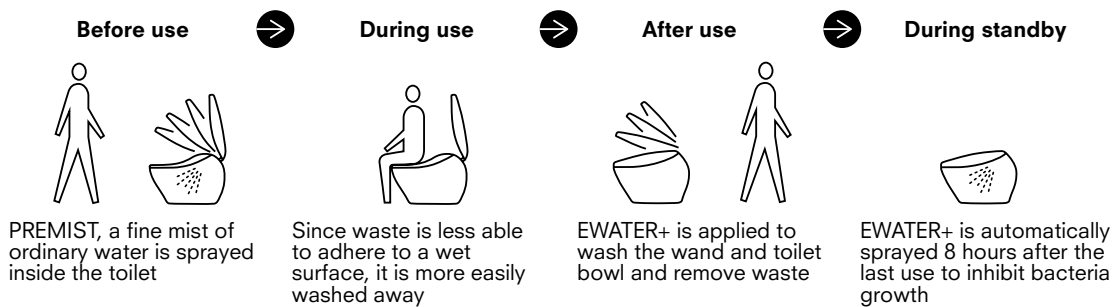

How EWATER+ cleans