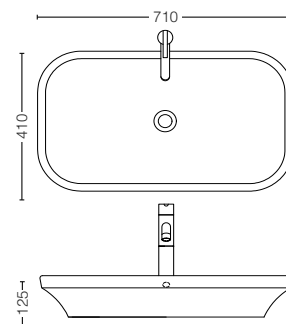

WASHBASIN

LW648CJW/F#W
Console Washbasin 1 Tap Hole
Size : 795W x 495D x 115H mm

LW648JW/F#W
(3 Tap Holes)

LW340CJW/F#W
Console Washbasin
Size : 750W x 500D x 120H mm

LW630JW/F#W
Console Washbasin
Size : 600W x 370D x 110H mm

LW631JW/F#W
Console Washbasin
Size : 710W x 410D x 125H mm