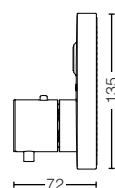

TBV02406B
Thermostat Controller
for 2 Outlet Use Switch Type
Size : 135W x 72D x 135H mm