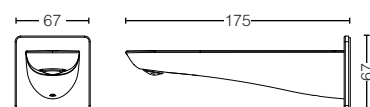

TBG02001B
Bath Spout
Size : 67W x 175D x 67H mm