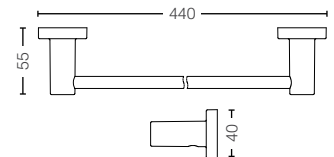

YT408S6RC
Towel Bar (600 mm)
Size : 650W x 55D x 40H mm