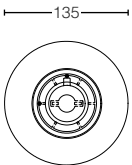

TBV01101B
On/Off Valve
Size : 135W x 85D x 135H mm