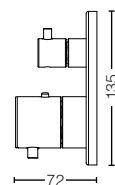

TBV01408B
Thermostat Controller
for 2 Outlet Use
Size : 135W x 72D x 135H mm