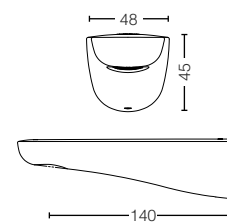

TTBR301 / TTBB301
Single Lever Bath and
Shower w/ Diverter
Size : 100W x 188D x 160H mm

TTBR101
Bath Spout w/ Diverter
Size : 48W x 140D x 45H mm

TTBR101-1
Bath Spout
Size : 48W x 140D x 45H mm

TTWR101
Bidet Faucet 1 Way
Size : 40W x 101D x 69H mm