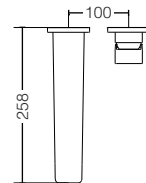

reddot award 2019
winner

TLG07307B

Wall Mounted
Washbasin Faucet (Short Spout) *
Size : 206D x 98H mm

TLG07308B

Wall Mounted
Washbasin Faucet (Long Spout) *1
Size : 258D x 98H mm

TLG07201B

2 Handle Washbasin Faucet
(3 Holes) *2
Size : 240W x 254D x 131H mm