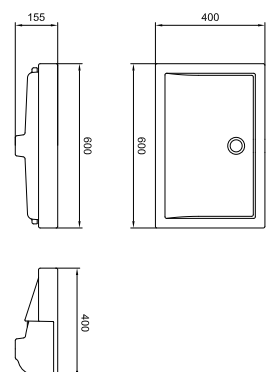

WASHBASIN

LW824CJ#W
Semi Recessed Washbasin
Size : 550W x 460D x 190H mm
One tap Hole

LW641NCJ#W
Semi Recessed Counter Washbasin
Size : 505W x 505D x 115H mm
(1 Tap Hole)

LW642CJ#W
Semi Recessed Washbasin
Size : 415W x 485D x 155H mm
(1 Tap Hole)

LW642J#W
(3 Tap Hole)

LW646JW/F#W
Semi Recessed Washbasin
Size : 600W x 400D x 155H mm