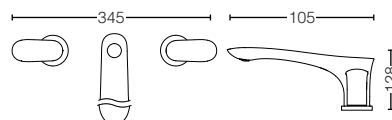

Wall Mounted Single Lever
Washbasin Faucet, concealed
Size : 120W x 76D mm

GO SERIES

NEW **TLG01311B2**
 Wall Mounted Single Lever
 Washbasin Faucet,
 exposed (Long Spout)
 Size : 170W x 248D x 115H mm

TLG01201B
 2 Handle
 Washbasin Faucet (3 Hole)
 Size : 345W x 105D x 128H mm