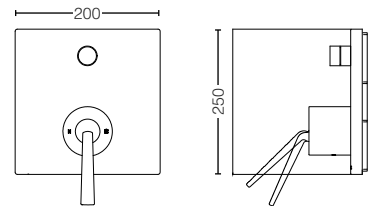

ZL SERIES

TLP02201B
 2 Handle
 Washbasin Faucet (3 Hole) *2
 Size : 225W x 172D x 114H mm

TBP02301B
 Single Lever
 Shower Mixer *3
 Size : 135W x 100D x 135H mm

TBP02302B
 Single Lever
 Bath & Shower Mixer
 w/ Diverter *3
 Size : 200W x 250H mm