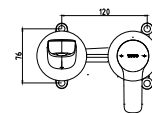

TLG03308B2

Wall Mounted Single Lever Washbasin
Faucet, exposed (Long Spout)
Size : 175W x 245D x 102H mm