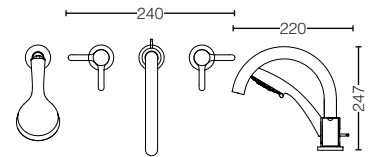

TBS01304B
Single Lever
Bath & Shower Mixer
w/ Diverter and Valve
Size : 135W x 81D x 174H mm

TBG01001B
Bath Spout
Size : 67W x 175D x 67H mm

TBS01201B
Bath Filler
(3 Hole)
Size : 240W x 234D x 247H mm

TBS01202B
Bath & Shower Set
(4 Hole)
Size : 240W x 220D x 247H mm