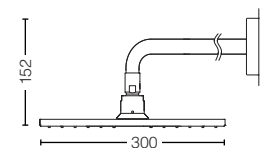

DBX113-1CAM
Aerial Shower
Aerial Fixed Shower Head W/Pipe,
300mm, round, ceiling type
Size : 300 mm dia