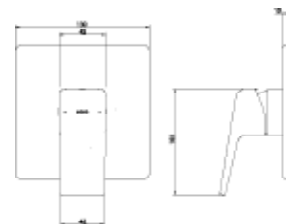

TBG10301B
Single Lever
Shower Mixer
Size : 150W x 137D x 97H mm

GB SERIES

TBG10302B
Single Lever
Bath & Shower Mixer
Size : 190W x 190D x 100H mm

TBG10303B
Single Lever
Shower Mixer *3
Size : 130W x 58D x 130H mm