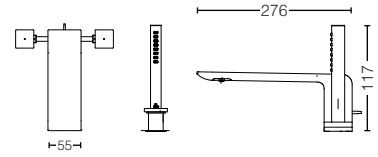

TBP02001B
 Bath Spout
 Size : 100W x 222D x 67H mm

TBP02201B
 Bath Filler (3 Hole)*2
 Size : 90W x 273D x 107H mm

TBP02202B
Bath & Shower Set
(4 Hole) *2
Size : 55W x 276D x 117H mm

TBP02303B
Floor Standing
Bath & Shower Set *4
Size : 130W x 360D x 855H mm