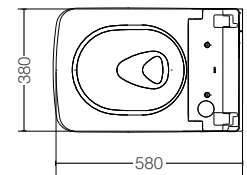

CW522EMUNW1
SP Wall-hung Toilet
Flush System : TORNADO FLUSH
Water Use : 4.5/3L
Rough-in : H=220 mm
Size : 380W x 580D x 335H mm