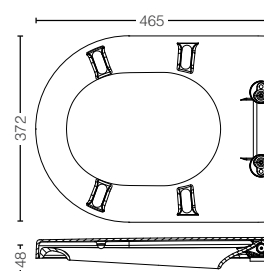

TOILET SEAT AND COVER

TC402A
Soft closing seat & cover (D Shape)
Size : 440W x 358H mm

TC512AW
Slim Seat and Cover
w/ Soft Close (Square)
Size : 384W x 490D x 57H mm

TC513AW
Slim Seat and Cover
w/ Soft Close (D Shape)
Size : 384W x 490D x 57H mm

TC600VS#W
Slim Seat and Cover
w/ Soft Close (Elongated)
Size : 488W x 370D x 55H mm

TC281SJ
Duroplast Seat and Cover
w/ Soft Close (Elongated)
Matching Toilet: CW822NJWS#W, CW-822M#NW1, CW920K#XWH, CW192K#XWH
Size : 367W x 482D x 51H mm

TC880SJ#W
Duroplast Seat and Cover
w/ Soft Close (D-Shape)
Size : 372W x 465D x 48H mm