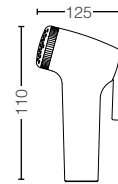

TX1DB
Floor Drain W/Square Flange (2")
Size : 115W x 62D x 115H mm