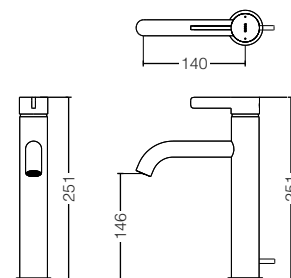

TLG11303B

Single Lever Washbasin Faucet
for Semi-tall Vessel w/ Pop-Up Waste
Size : 140D x 251H mm

reddot winner 2020