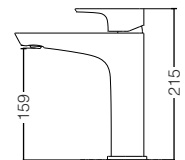

TLG07304B

Single Lever Washbasin Faucet
for Semi-tall Vessel w/o Pop-Up Waste
Size : 134D x 215H mm

reddot award 2019
winner

TLG07305B

Single Lever Washbasin Faucet
for Tall Vessel w/ Pop-Up Waste
Size : 187D x 300H mm

reddot award 2019
winner