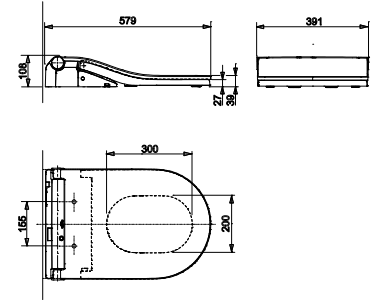

NEW **TCF804C2Z#NW1**
WASHLET SW
Bowl Shape : Square
Size : 391W x 579D x 108H mm

CW522EMUNW1
Matching Toilet

NEW **TCF802C2Z#NW1**
WASHLET RW
Bowl Shape : D Shape
Size : 391W x 579D x 108H mm

CW542MUNW1
Matching Toilet

TCF795C2Z#NW1
WASHLET RX
Bowl Shape : D Shape
Size : 386W x 579D x 146H mm

CW542EMUNW1
Matching Toilet

TCF797C2Z#NW1
WASHLET SX
Bowl Shape : Square
Size : 386W x 579D x 146H mm

CW522EMUNW1
Matching Toilet

TCF4911Z#NW1
WASHLET
Bowl Shape : Elongated
Size : 383W x 532D x 125H mm

CW822NJWS#W, CW822M#NW1, C636CDE#XW, CW920K#XWH, CW192K#XWH.
Matching Toilet

reddot winner 2020