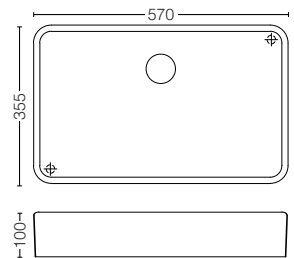

LW953JW/F#W
Console Washbasin
Size : 705W x 355D x 100H mm