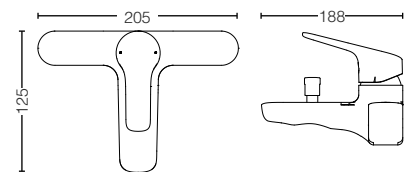

GS SERIES

TLG03201B
2 Handle
Washbasin Faucet
(3 Hole)
Size : 240W x 112D x 121H mm