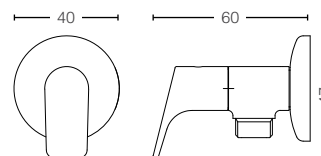

TTWR103
Rei Stop Valve
Size : 40W x 60D x 47H mm