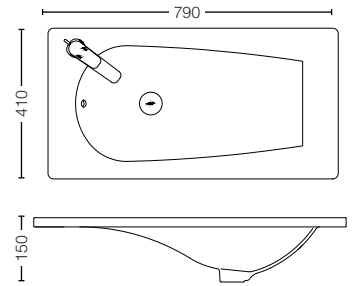

LW278JRW/F#W
Under Counter Washbasin
Size : 790W x 410D x 150H mm