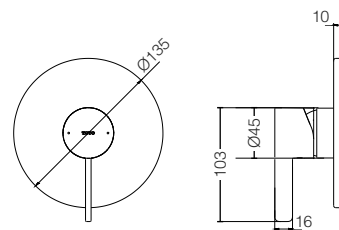

GF SERIES

TBG11301B
Single Lever
Shower Mixer
Size : 150W x 121D x 97H mm

TBG11302B
Single Lever
Bath & Shower Mixer
Size : 150W x 181D x 100H mm

TBG11303B
Single Lever
Shower Mixer *3
Size : 135W x 58D x 135H mm