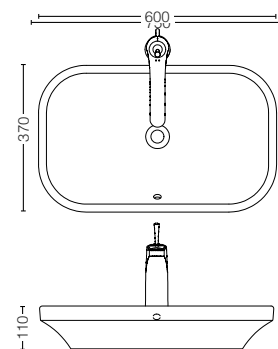

LW631JW/F#W
Console Washbasin
Size : 710W x 410D x 125H mm