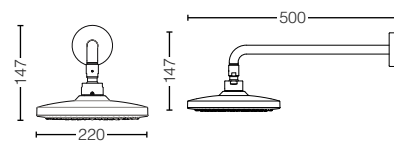

TBW01004A

2 Mode Fixed Shower Head (Wall Type)
Size : 220W x 500D x 147H mm