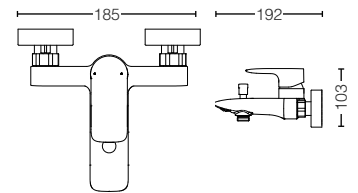

GA SERIES

TLG04201B
2 Handle
Washbasin Faucet (3 Hole)
Size : 270W x 105D x 110H mm

TLG04101B
Single Lever
Washbasin Faucet
(Cold Water)
Size : 95W x 85D x 139H mm