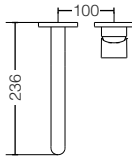

TLG11201B

2 Handle Washbasin Faucet
(3 Holes) *2
Size : 200W x 126D x 216H mm