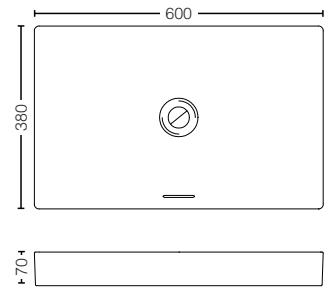

HM919MT VE#CMW
 Cover lead wire

HM917MT VE#CMW
 Cover Pop Up (Made to Order)

L4716RE#XW
 Console Washbasin (CEFIONTECT)
 Size : 600W x 380D x 70H mm

VM5D419#XW
 Cover lead wire

VM5D417#XW
 Cover Pop Up type