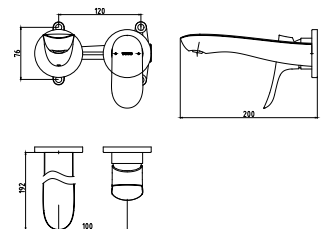

TLN01301B

Wall Mounted Single Lever
Washbasin Faucet, concealed
Size : 120W x 76D mm

NEW

TLG01310B2

Wall Mounted Single Lever
Washbasin Faucet,
exposed (Short Spout)
Size : 170W x 200D x 115H mm

NEW

TLN01301B