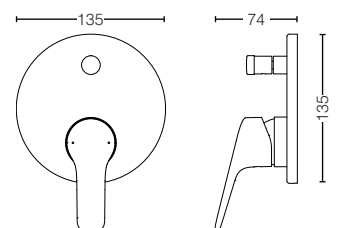

GS SERIES

TLG03201B
2 Handle
Washbasin Faucet
(3 Hole)
Size : 240W x 112D x 121H mm