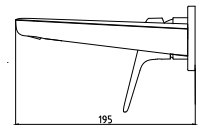

TLG03307B2

Wall Mounted Single Lever
Washbasin Faucet,
exposed (Short Spout)
Size : 120W x 195D x 76H mm

NEW

TLN01301B

Wall Mounted Single Lever
Washbasin Faucet, concealed
Size : 120W x 76D mm