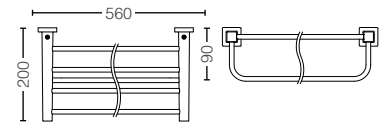

YH408RC
Paper Holder
Size : 165W x 55D x 83H mm

ACCESSORIES / OTHERS

YTT408C
Towel Ring
Size : 229W x 55D x 99H mm

YRH408C
Robe Hook
Size : 40W x 55D x 40H mm

YTS408BC
Towel Shelf
Size : 560W x 200D x 90H mm