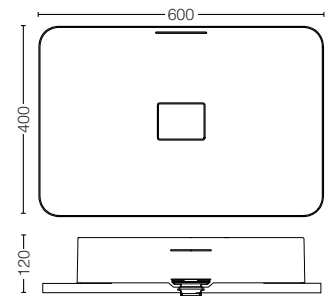

PJS06WE#MW
(Matte White)

GALALATO Console Washbasin (Square)
Size : 500W x 380D x 180H mm

PJS03WE#GW
(Gloss White)

PJS03WE#MW
(Matte White)

GALALATO Console Washbasin
Size : 600W x 400D x 120H mm

PJS07WE#GW
(Gloss White)
Size : 600W x 380D x 180H mm