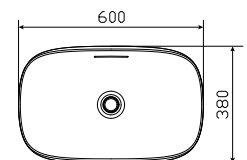

PJS07WE#MW
(Matte White)

GALALATO Console Washbasin (Cradle)
Size : 500W x 380D x 180H mm