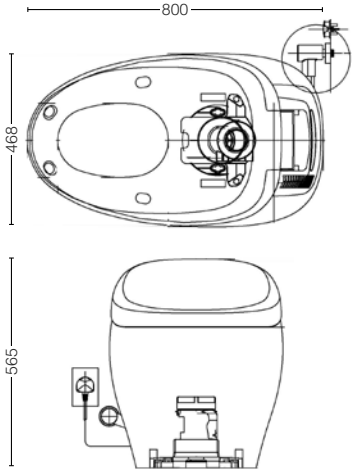

T53P100
Floor flange

CS900KVT#NW1

NEOREST NX I (Brushed Nickel)
Flush System : TORNADO FLUSH 3.8L/3.0L
Rough-in : 305mm
Size : 468W x 800D x 565H mm

T53P100
Floor flange

CS900VT#NW1

NEOREST NX I (Silver)
Flush System : TORNADO FLUSH 3.8L/3.0L
Rough-in : 305mm
Size : 468W x 800D x 565H mm