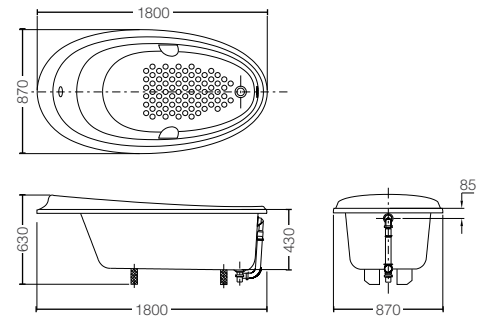

PPY1810HPTE#P
w/ Hand Grip
Pearl Acrylic Bathtub
Size : 1800W x 870D x 630H mm
Waste Fitting included (Pearl white)