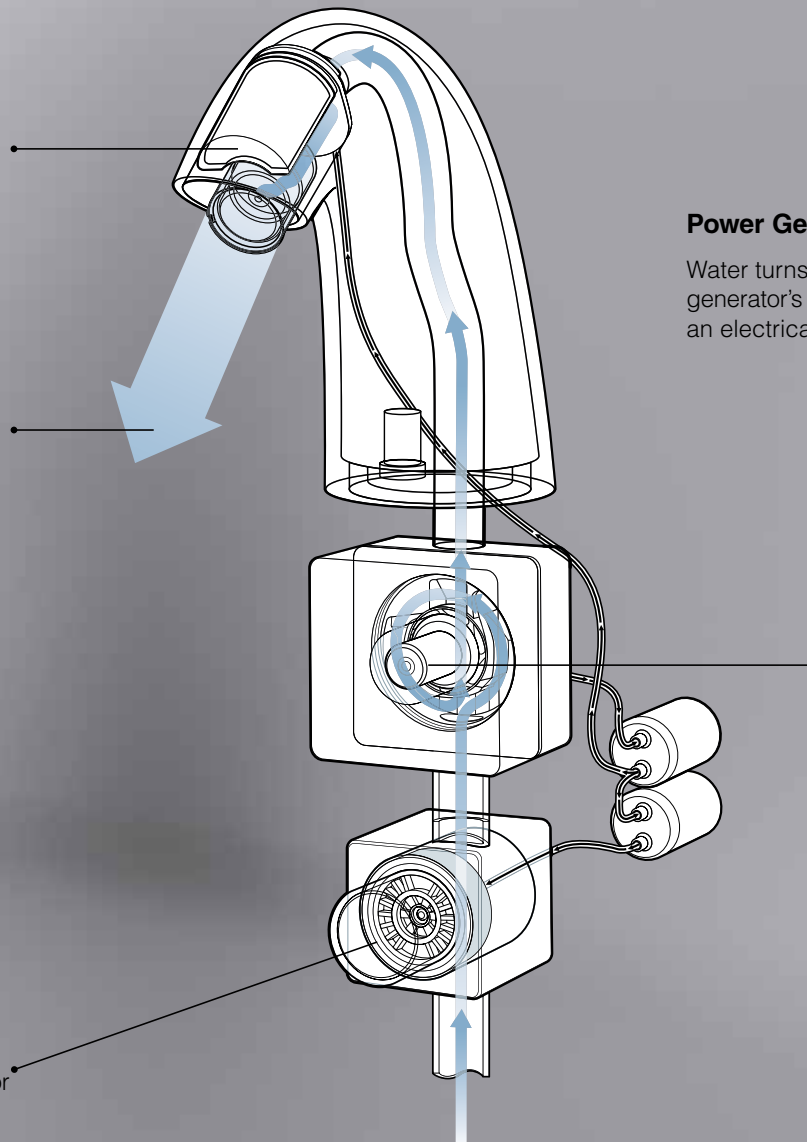

Solenoid Valve

Activated by electricity from the power generator

Power Generator

Water turns the power generator's turbine, creating an electrical current

The precisely balanced streams of water from SOFT FLOW faucets touch the skin gently, causing almost no spatter as you wash your hands. The feeling is soft, lustrous and enriching. Sensor-operation eliminates the need for levers or buttons to touch.