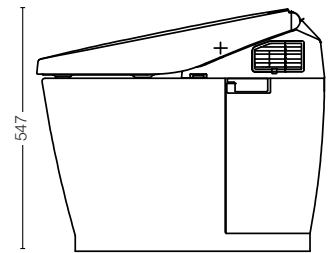

CS989PVT#NW1 / TCF9788WZ#NW1

NEOREST AH

Flush System : TORNADO FLUSH (4.5L/3.0L)
Rough-in : 120 ~ 155mm (P-Trap)
Body Colour : White
Remote Control Colour : Silver

CS989VT#NW1 / TCF9788WZ#NW1

NEOREST AH

Flush System : TORNADO FLUSH (3.8L/3.0L)
Hybrid Ecology System
Rough-in : 305 mm (S Trap)
Size : 386W x 691D x 528H mm
Body Colour : White
Remote Control Colour : Silver

T53P100

Floor flange

YH63SD

Paper Holder (Stand Type)

Size : 290W x 260D x 830H mm