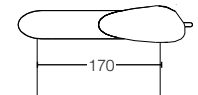

TLP03302A1
Single Lever
Washbasin Faucet
for Tall Vessel w/o Pop-Up Waste
Size : 51W x 170D x 288H mm