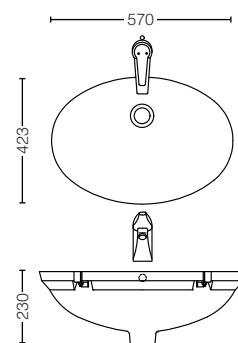

WASHBASIN

LW587J#W
Under Counter Washbasin
Size : 539W x 437D x 184H mm

LW651J#W
Under Counter Washbasin
Size : 570W x 423D x 230H mm