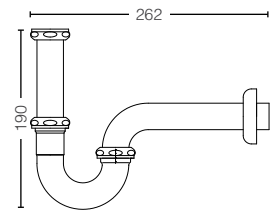

THX1A-5N
P-Trap for Lavatory (L= 308 mm)

THX1A-6N
P-Trap for Lavatory (L= 352 mm)

THX20MCRB
Shower Spray, Chrome. 4.0 LPM
(GREEN ITEM)
Size : 125W x 125D x 110H mm