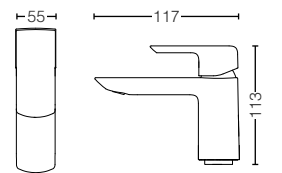

FAUCET

The weight of a metal ingot
cut at right angles tightens
up space.

GR SERIES

TLG02301B

Single Lever
Washbasin Faucet
w/ Pop-Up Waste
Size : 55W x 117D x 113H mm

TLG02303B

Single Lever
Washbasin Faucet
w/o Pop-Up Waste
Size : 55W x 117D x 113H mm