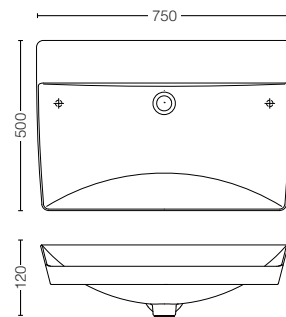

LW630JW/F#W
Console Washbasin
Size : 600W x 370D x 110H mm