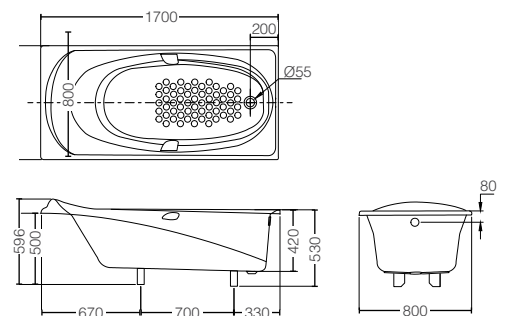

PJY1724HPWE#GW (Gloss White)
PJY1724HPWE#MW (Matte White)
W/Hand Grip
Freestanding Bathtub
Size: 1700W x 800D x 565H mm
Waste Fitting included

PJY1744PWE#GW (Gloss White)
PJY1744PWE#MW (Matte White)
W/o Hand Grip
Freestanding Bathtub
Size: 1695W x 835D x 565H mm
Waste Fitting included

PPY1710HPE#P
Pearl Acrylic Bathtub
Size : 1700W x 800D x 596H mm
Waste Fittings not included
Waste Fittings - DB505R-2A / 2B