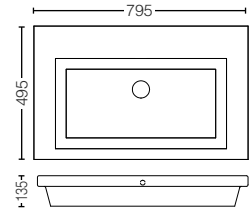

LW574JW/F#W
 Console Washbasin
 Size : 420W x 420D x 125H mm

L710CSRE#W
 Self Rimming Washbasin
 Size : 500W x 450D x 70H mm

LW1704B#XW
 Self Rimming Washbasin
 Size : 400W x 400D x 60H mm

LW648CJT1#W
Self Rimming Washbasin
Size : 795W x 495D x 135H mm