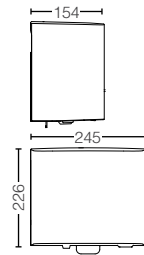

TYC602P
High Speed Hand Dryer
w/ Paper Dispenser and Waste bin
(Wall Embedded Type)
Air Heater On/ Off
AC 220-240V
Size : 350W x 185D x 1680H mm