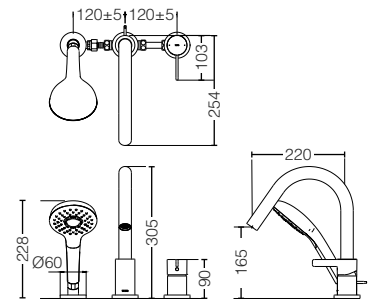

TBG11304B
Single Lever
Bath & Shower Mixer w/ Diverter *3
Size : 135W x 58D x 135H mm

TBG11001B
Bath Spout
Size : 50W x 509D x 75H mm

TBG11201B
Bath Filler
(3 Holes) *2
Size : 240W x 231D x 305H mm

TBG11305A
Bath & Shower Set
(3 Holes)
Size : 240W x 254D x 305H mm