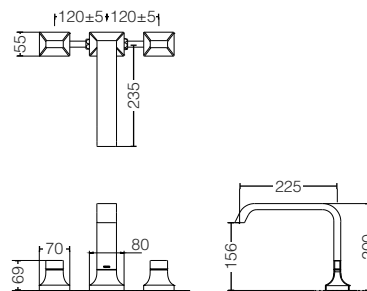

GC SERIES

TBG08302B
Single Lever
Bath & Shower Mixer
Size : 150W x 170D x 97H mm