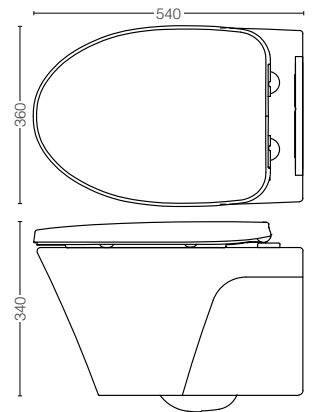

CW822M#NW1

Avante Wall Hung Toilet
Flush System : TORNADO FLUSH (6/3L)
Size : 360W x 540D x 355H mm
Bowl Shape : Elongated
Rough-in : 220 mm (P-Trap)

TC394CVK#W/TC281SJ

Duroplast Seat & Cover (Soft Close)

TX215C

Slip in Connector