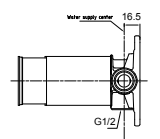

TLG03306B

Single Lever
Washbasin Faucet for Tall Vessel
w/o Pop-Up Waste
Size : 165W x 55D x 283H mm

reddot award 2018
winner

NEW

TLN01301B

Wall Mounted Single Lever Washbasin
Faucet, concealed
Size : 120W x 76D mm