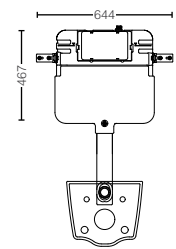

PUBLIC

CONCEALED TANK & FLUSH PANEL

WH131MHFR
Concealed Tank W/ Half Frame (6L/3L),
w/ Slip in Connector
Size : 644W x 769H

WH131MNF
Concealed Tank w/o Frame (6L/3L)
Size : 644W x 467H mm

WH132MHFR
Concealed Tank W/ Half Frame
(4.8L/3L), w/ Slip in connector
Size : 682W x 769H

WH132MNF
Concealed Tank
w/o Frame (4.8L/3L)
Size : 644W x 467H