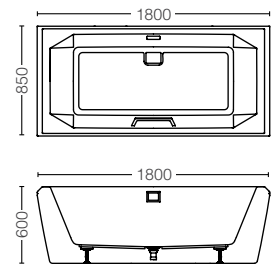

ACRYLIC

PAY1816HPWE#W
 w/Hand Grip
 Acrylic Free Standing Bathtub
 Size : 1800W x 850D x 600H mm
 Headrest to be purchased separately (NTP005)
 Pop up waste with over flow included

PAYK1810RHPWE#W
 Acrylic Bathtub
 Size : 1800W x 850D x 580H mm
 Headrest to be purchased separately (NTP005)
 Pop up waste with over flow included