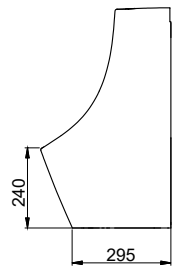

USWN902AE

Wall Hung Urinal
W/Built-in Sensor (AC Type)
Water Pressure : 0.07MPa ~ 0.75MPa
Flush Volume : 0.50L
Power Rating : 220~240V, 50/60Hz
Size : 380W x 390D x 660H mm