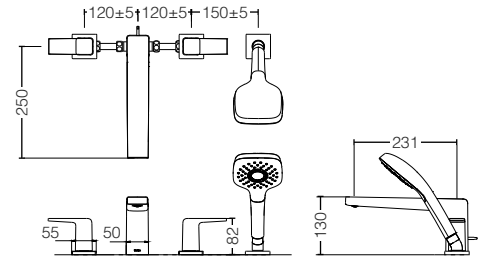

#PRG, #BRG, #PBL, #BBL, #MBL colors will be available from 2023.

*1. Without waste fitting *2. 2 handle heat transfer prevention design *3. Need MINI UNIT (TBN01001) separately *4. Need Installation Base (TBN01105) separately