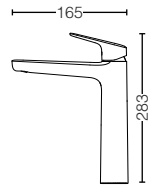

TLG03306B

Single Lever
Washbasin Faucet for Tall Vessel
w/o Pop-Up Waste
Size : 165W x 55D x 283H mm

reddot award 2018
winner

NEW

TLN01301B

Wall Mounted Single Lever Washbasin
Faucet, concealed
Size : 120W x 76D mm

NEW

TLG03307B2

Wall Mounted Single Lever
Washbasin Faucet,
exposed (Short Spout)
Size : 120W x 195D x 76H mm

NEW

TLN01301B

Wall Mounted Single Lever
Washbasin Faucet, concealed
Size : 120W x 76D mm

NEW

TLG03308B2

Wall Mounted Single Lever Washbasin
Faucet, exposed (Long Spout)
Size : 175W x 245D x 102H mm