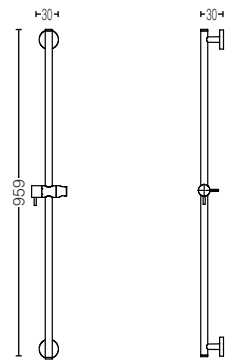

Around Items

TBW01015B
Sliding Rail
900mm (Round)
Size : 30W x 30D x 959H mm