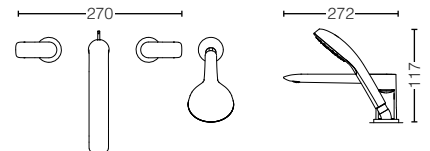

Recommended shower combination

Polished
Chrome

Brushed
Nickel
#BN

Polished
Nickel
#PN

Brushed
French Gold
#BFG

Polished
French Gold
#PFG

*1. Without waste fitting *2. 2 handle heat transfer prevention design *3. Need MINI UNIT (TBN01001) separately *4. Fall prevention feature *5. Safety design resin hanger