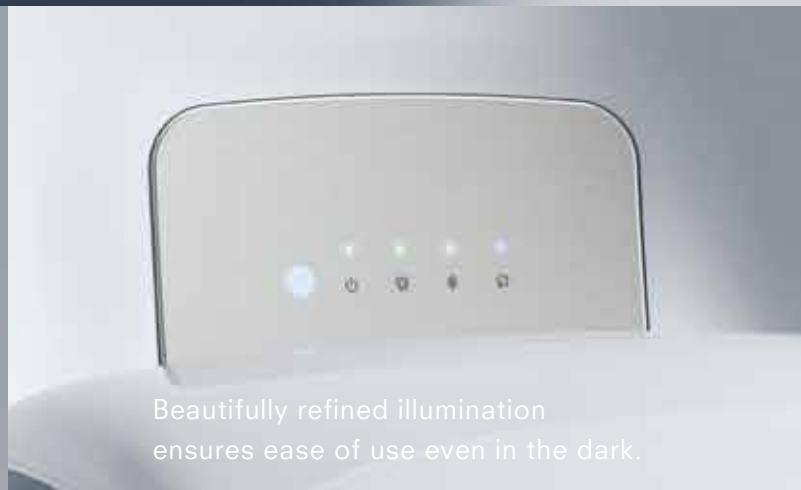

Beautifully refined illumination ensures ease of use even in the dark.