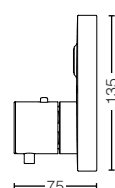

TBV02405B
Thermostat Controller
for 1 Outlet Use
Size : 135W x 75D x 135H mm