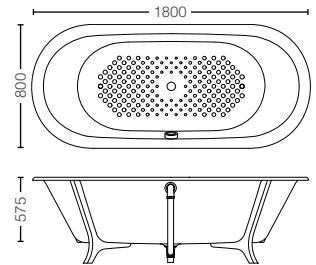

FBYN1826CPT#W
Enameled Cast Iron Free
Standing Bathtub w/Pop up
Size : 1800W x 800D x 575H mm
Waste Fitting Included

ACRYLIC