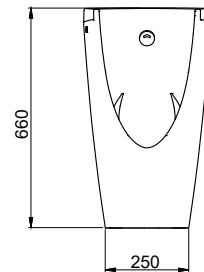

USWN902AE

Wall Hung Urinal
W/Built-in Sensor (AC Type)
Water Pressure : 0.07MPa ~ 0.75MPa
Flush Volume : 0.50L
Power Rating : 220~240V, 50/60Hz
Size : 380W x 390D x 660H mm