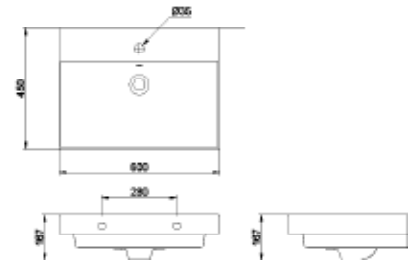

LW136YWF#WH
Wall Hung Washbasin
Size : 654W x 483D x 160H mm