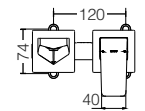

reddot award 2019
winner

TLG07307B

Wall Mounted
Washbasin Faucet (Short Spout) *
Size : 206D x 98H mm

TLG07308B

Wall Mounted
Washbasin Faucet (Long Spout) *1
Size : 258D x 98H mm

TLG07201B

2 Handle Washbasin Faucet
(3 Holes) *2
Size : 240W x 254D x 131H mm