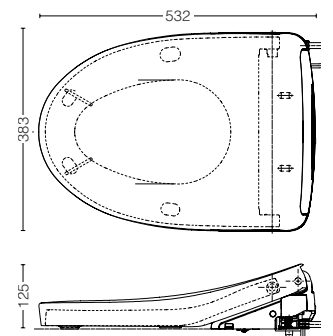

TCF4911Z#NW1
WASHLET
Bowl Shape : Elongated
Size : 383W x 532D x 125H mm

CW822NJWS#W, CW822M#NW1, C636CDE#XW, CW920K#XWH, CW192K#XWH.
Matching Toilet

reddot winner 2020