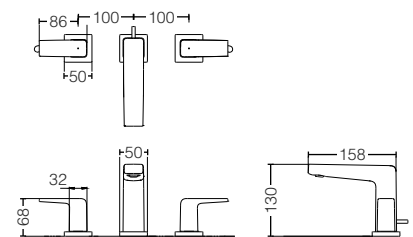

TLG10201B
2 Handle Washbasin Faucet
(3 Holes) *2
Size : 200W x 158D x 130H mm