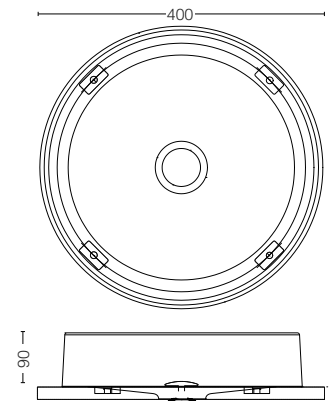

MRZ700BCB2

(Crystal Green)

Luminist Console Washbasin
w/ Waste Fitting
Size : 400W x 90H mm

(Crystal Green)

(Crystal Snow)

MRZ710BCB1

(Crystal Snow)

Luminist Console Washbasin
w/ Waste Fitting
Size : 500W x 320D x 90H mm

reddot design award
winner 2009

(Crystal Snow)