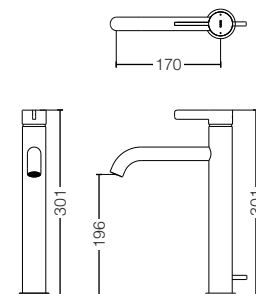

reddot winner 2020

TLG11305B

Single Lever Washbasin Faucet
for Tall Vessel w/ Pop-Up Waste
Size : 170D x 301H mm

reddot winner 2020

TLG11306B

Single Lever Washbasin Faucet
for Tall Vessel w/o Pop-Up Waste
Size : 170D x 301H mm