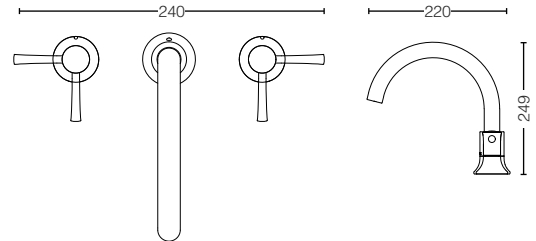

TBS02001B
Bath Spout
Size : 67W x 170D x 82H mm

TBS02201B
Bath Filler
(3 Hole)
Size : 240W x 220D x 249H mm