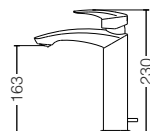

TLG09303B

Single Lever Washbasin Faucet
for Semi-tall Vessel w/ Pop-Up Waste
Size : 132D x 230H mm

reddot award 2019
winner