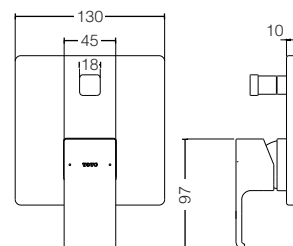

GC SERIES

TBG08302B
Single Lever
Bath & Shower Mixer
Size : 150W x 170D x 97H mm