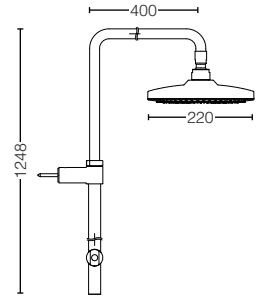

TBW01014B
Wall Outlet
Size : 54W x 49D x 54H mm

TBW02013B
Wall Outlet
Size : 54W x 49D x 54H mm

SHOWER PRODUCTS

TBW01001A
Shower Column
w/ 1 Mode Fixed Shower Head (Round)
w/ o Hand Shower
Size : 220 Dia mm