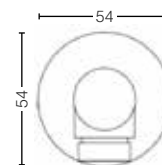

TBW02013B
Wall Outlet
Size : 54W x 49D x 54H mm