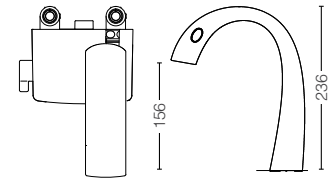

TLP01701J#BN (Brushed Nickel)
Water Outlet
Size : 236H mm