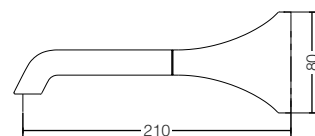

GC SERIES

TBG08302B
Single Lever
Bath & Shower Mixer
Size : 150W x 170D x 97H mm