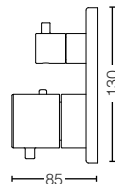

TBV02404B
Thermostat Controller
for 2 Outlet Use
Size : 130W x 85D x 130H mm