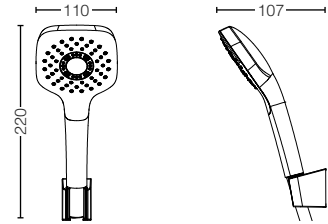

1 Mode Hand Shower
(W/Flexible Hose & Hanger)
Size : 110W x 79D x 260H mm

SHOWER PRODUCTS

TBW02005A
1 Mode Hand Shower
(W/Flexible Hose & Hanger)
Size : 110W x 107D x 220H mm

TBW01010A
3 Mode Hand Shower
(W/Flexible Hose & Hanger)
Size : 110W x 107D x 220H mm