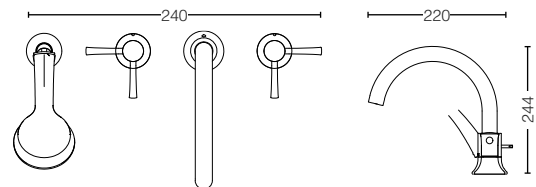

TBS02202B
Bath & Shower Set
(4 Hole)
Size : 240W x 220D x 244H mm

Recommended shower combination

*1. Without waste fitting *2. 2 handle heat transfer prevention design *3. Fall prevention feature *4. Safety design resin hanger