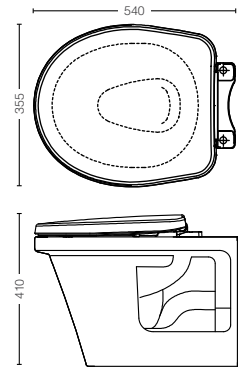

CW272M#NW1

Voxer Wall Hung Toilet
Flush System : TORNADO FLUSH (6/3L)
Size : 355W x 520D x 345H mm
Bowl Shape : D Shape
Rough-in : 220 mm

TC506VSIT#W/TC402A

Seat & Cover (Soft Close Regular)

TX215C

Slip-in Connector