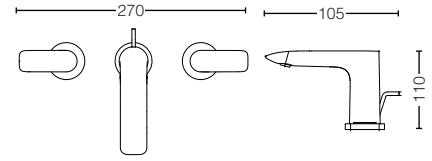

TLG04101B
Single Lever
Washbasin Faucet
(Cold Water)
Size : 95W x 85D x 139H mm