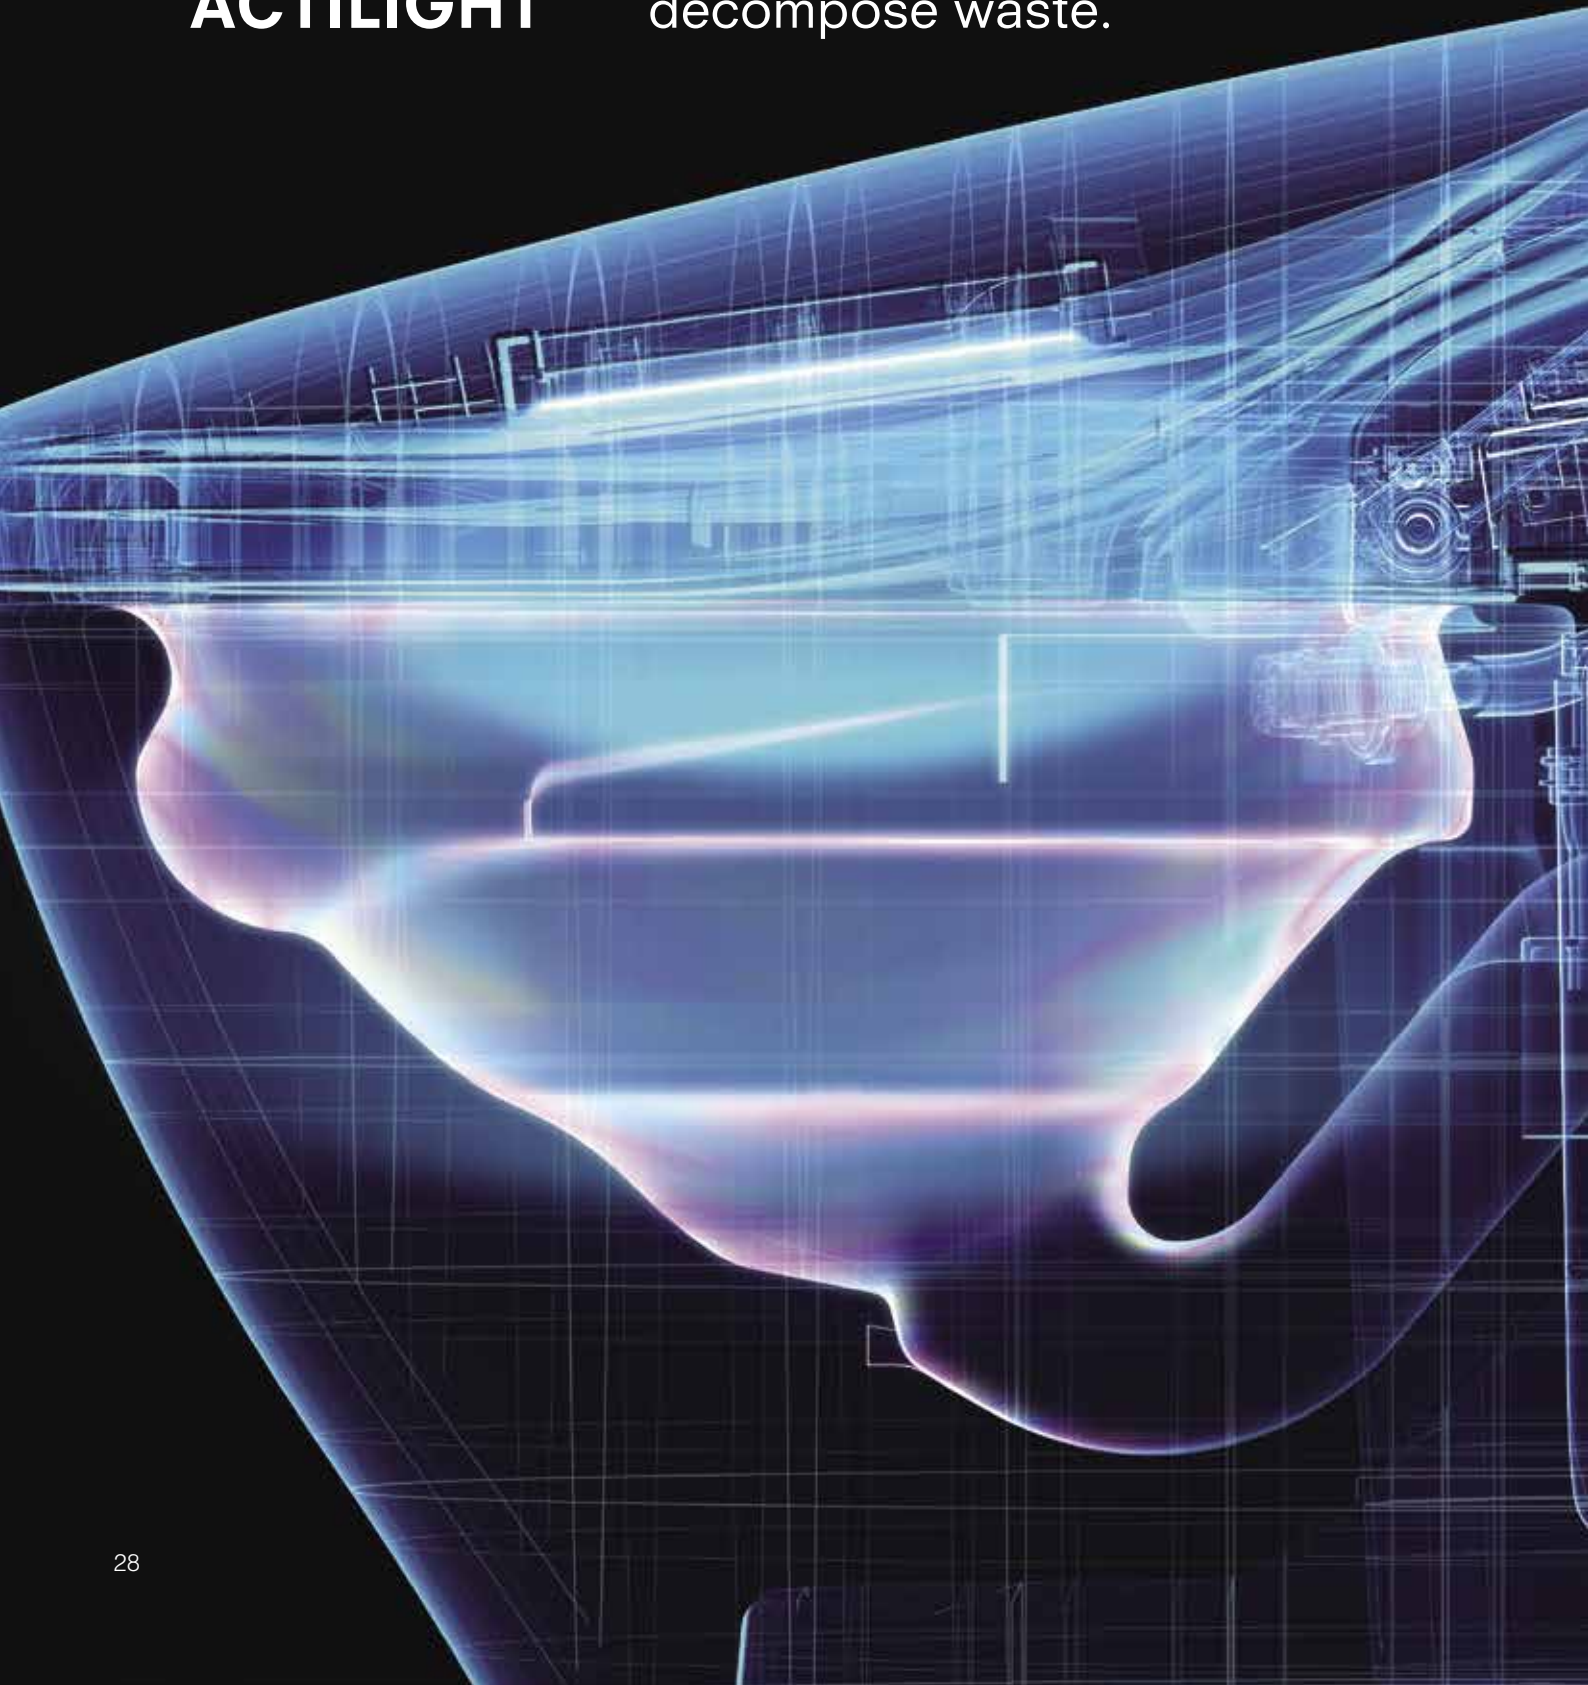

SWIRLS and **EJECTS**
Waste Entirely

**TORNADO
FLUSH**

CLEAN SYNERGY

360° cleaning power reaches
every spot using less water.

TORNADO FLUSH not only cleans more effectively, it does so quietly using less water. Powerful streams of water merge and swirl 360 degrees, washing every spot inside the **RIMLESS** toilet bowl.

Powerful washing where waste accumulates most easily

TORNADO FLUSH's dynamic waterjet discharges from near the front of the toilet bowl, travels in a narrow channel along a hairpin curve, and with sustained water pressure thoroughly cleanses the areas where waste accumulates most easily—and then washes the entire bowl clean. Exquisitely high-quality ceramic makes this innovative design possible.

The RIMLESS design leaves no place for waste and germs to hide. It also makes for a much easier to clean toilet.

ACTILIGHT

Photocatalytic glaze,
the ultimate cleaning technology,
has the natural power to
decompose waste.