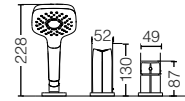

#PRG, #BRG, #PBL, #BBL, #MBL colors will be available from 2023.

*1. Without waste fitting *2. 2 handle heat transfer prevention design *3. Need MINI UNIT (TBN01001) separately *4. Need Installation Base (TBN01105) separately