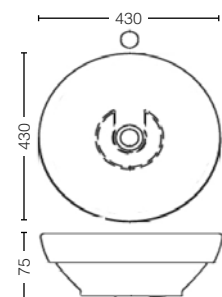

LW528NJ#W
Self Rimming Washbasin
Size : 440W x 440D x 75H mm

LW526NJ#W
Self Rimming
Washbasin
Size : 430W x 430D x 75D mm