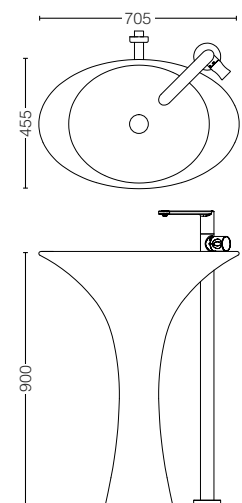

LE MUSE

LW810CJW/F#W
Wall Hung Washbasin
Size : 450W x 400D mm

LW811CJW/F#W
Wall Hung Washbasin
Size : 550W x 480D mm

LW817JW/F#W
Floor Standing Washbasin
Size : 705W x 455D x 900H mm