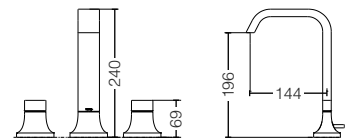

reddot award 2019
winner

TLG08307B
Wall Mounted Washbasin Faucet
(Short Spout) *1
Size : 120W x 184D x 98H mm

TLG08308B
Wall Mounted Washbasin Faucet
(Long Spout) *1
Size : 120W x 234D x 98H mm

TLG08201B
2 Handle Washbasin Faucet
(3 Holes) *2
Size : 120W x 144D x 240H mm