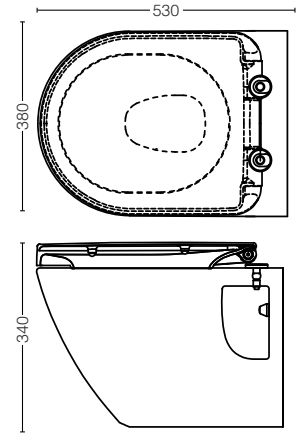

CW162MUNW1

Wall Hung Toilet
Flush System : TORNADO FLUSH (4.5L/3.0L)
Size : 390W x 530D x 310H mm
Bowl Shape : D Shape
Concealed Tank
Recommended : WH023

TC510CVK-1
Seat & Cover (Soft Close)

TX215C
Slip in Connector