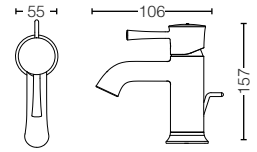

LN SERIES

A modern look with nostalgic charm that invites a time of elegance.

TLS02301B
Single Lever
Washbasin Faucet
w/ Pop-Up Waste
Size : 55W x 106D x 157H mm

TLS02302B
Single Lever
Washbasin Faucet
w/o Pop-Up Waste
Size : 55W x 106D x 157H mm