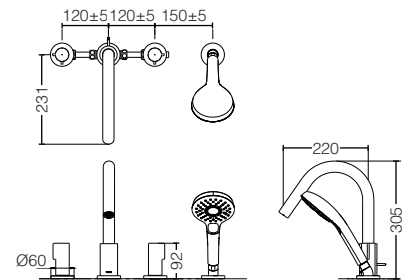

Brushed Nickel #BN
X
Polished Nickel #PN
#XBC

Brushed French Gold #BFG
X
Polished French Gold #PFG
#XDE