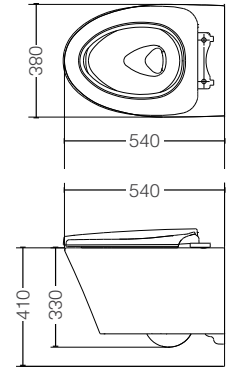

TC385VS#W
 Seat & Cover (Soft Close Elongated)

TX215C
 Slip in Connector

CW192K#XWH
 Willow Wall Hung Toilet
 Flush System : Wash Down, Dual Flush
 Water Use : 4.8/3L
 Rough-in : H=220 mm
 Size : 380W x 560D x 359H mm