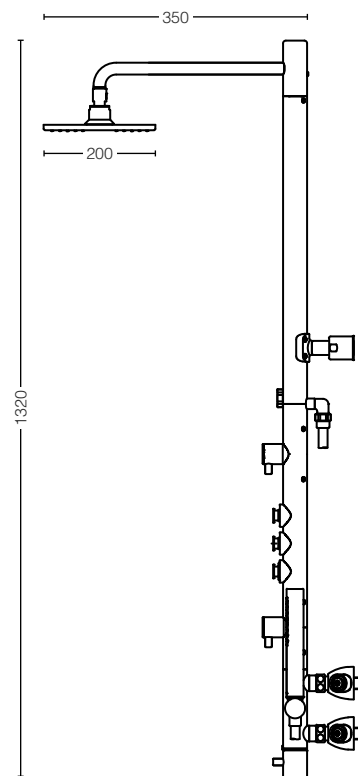

TBW02006A
Hand Shower
3 Mode, Square with & hose
Size : 110W x 222H mm

TMC95ECR

Aerial Thermostat Shower Tower

Size : 350W x 200D x 1320H mm

Shower : 200 mm

Gyrostream

Aerial Shower

WARM SPA