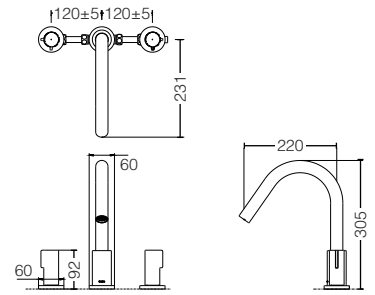

TBG11304B
Single Lever
Bath & Shower Mixer w/ Diverter *3
Size : 135W x 58D x 135H mm

TBG11001B
Bath Spout
Size : 50W x 509D x 75H mm

TBG11201B
Bath Filler
(3 Holes) *2
Size : 240W x 231D x 305H mm

TBG11305A
Bath & Shower Set
(3 Holes)
Size : 240W x 254D x 305H mm