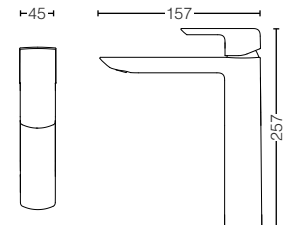

TLG02308B
Single Lever
Washbasin Faucet for Tall Vessel
w/o Pop-Up Waste
Size : 45W x 157D x 257H mm