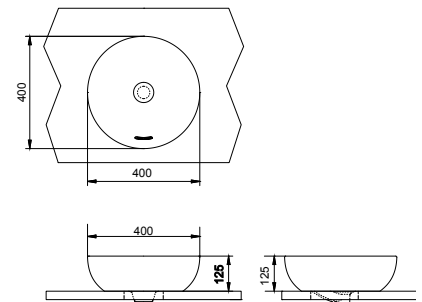

LS903MTVE#CMW
Console Washbasin (CLEANMATTE)
Size : 460W x 420D x 130H mm

HM919MTVE#CMW
Drain Fitting

(Made to Order)

NEW **L1706E#XW**
Console Washbasin
Size : 400W x 400D x 125H mm