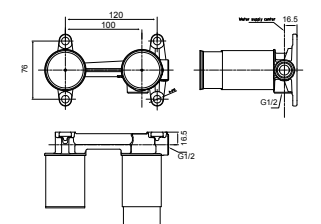

TLN01301B

Wall Mounted Single Lever
Washbasin Faucet, concealed
Size : 120W x 76D mm