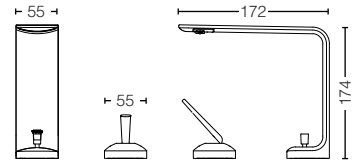

ZL SERIES

TLP02301B
 Single Lever
 Washbasin Faucet
 w/ Pop-Up Waste
 Size : 56W x 172D x 114H mm

TLP02303B
Single Lever
Washbasin Faucet
w/o Pop-Up Waste
Size : 55W x 172D x 114H mm

TLP02304B
Single Lever Washbasin Faucet
for Semi-tall Vessel w/ Pop-Up Waste
Size : 55W x 172D x 174H mm