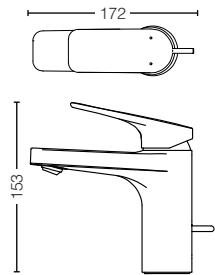

TTLR302F
Washbasin Faucet
w/o Pop-up Waste
Size : 172D x 153H mm

TTLR302FV-1
Extended Washbasin Faucet
w/Pop-up Waste