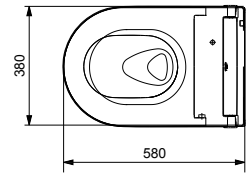

Advantages

Easier to clean, dirt resistant, minimises the amount of toilet cleaner required

Conventional Toilet

CEFIONTECT Toilet

WALL HUNG TOILET

CW542EMUNW1
 RP Wall-hung Toilet
 Flush System : TORNADO FLUSH
 Water Use : 4.5/3L
 Rough-in : H=220 mm
 Size : 380W x 580D x 335H mm