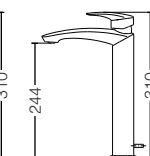

reddot award 2019
winner

TLG09305B

Single Lever Washbasin Faucet
for Tall Vessel w/ Pop-Up Waste
Size : 153D x 310H mm

reddot award 2019
winner

TLG09306B
Single Lever Washbasin Faucet
for Tall Vessel w/o Pop-Up Waste
Size : 153D x 310H mm