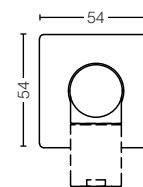

SHOWER PRODUCTS

Around items

TBW01016B
Sliding Rail
600mm (Round)
Size : 50W x 50D x 659H mm

TBW02011B
Sliding Rail
900mm (Square)
Size : 50W x 50D x 959H mm

TBW02012B
Sliding Rail
600mm (Square)
Size : 20W x 20D x 659H mm

TBW01014B
Wall Outlet
Size : 54W x 49D x 54H mm

TBW02013B
Wall Outlet
Size : 54W x 49D x 54H mm