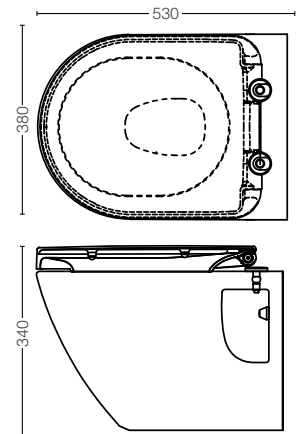

CW812JWS#W

Le Muse Wall-Hung Toilet
Flush System : Wash Down (4.5/3L)
Size : 380W x 595D x 346H mm
Bowl Shape : Elongated

TC811SJ

Seat & Cover
(Soft Close Elongated Duroplast)

TX215C

Slip in Connector