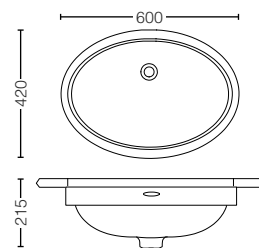

LW587J#W
Under Counter Washbasin
Size : 539W x 437D x 184H mm