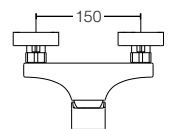

reddot award 2019
winner

TLG08201B
2 Handle Washbasin Faucet
(3 Holes) *2
Size : 120W x 144D x 240H mm