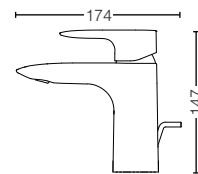

FAUCET

GA SERIES

TLG04301B

Single Lever Washbasin Faucet
w/ Pop-Up Waste
Size : 48W x 174D x 147H mm

reddot award 2018
winner

TLG04303B

Single Lever Washbasin Faucet
w/o Pop-Up Waste
Size : 55W x 104D x 149H mm