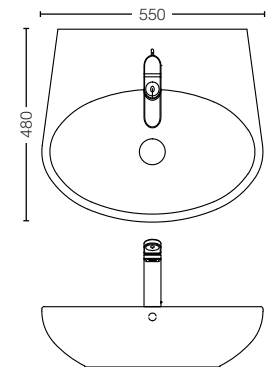

LW817JW/F#W
Floor Standing Washbasin
Size : 705W x 455D x 900H mm