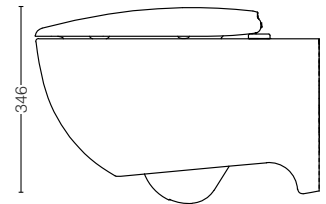

CW813PJWS#W

Wall Faced Toilet
Flush System : Wash Down (4.5/3L)
Bowl Shape : Elongated
Rough-in : 180mm
Size : 380W x 595D x 400H mm

TC811SJ

Seat & Cover (Soft Close Elongated)

TX215C

Slip in Connector