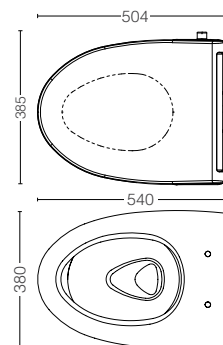

ECOWASHER COMBINATIONS

CW580M#NW1 + TCW08S \ TCW07S