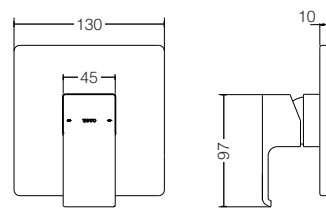

TBG08301B
Single Lever
Shower Mixer
Size : 150W x 100D x 100H mm

GC SERIES

TBG08302B
Single Lever
Bath & Shower Mixer
Size : 150W x 170D x 97H mm

TBG08303B
Single Lever
Shower Mixer *3
Size : 130W x 58D x 130H mm