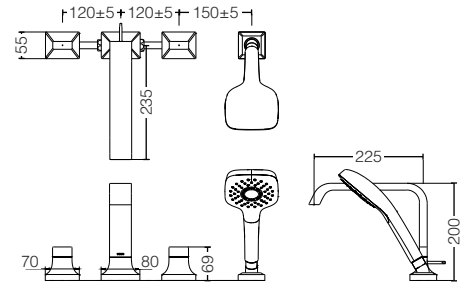

#PRG, #BRG, #PBL, #BBL, #MBL colors will be available from 2023.

*1. Without waste fitting *2. 2 handle heat transfer prevention design *3. Need MINI UNIT (TBN01001) separately *4. Need Installation Base (TBN01105) separately