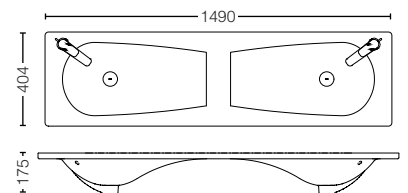

WASHBASIN

LW278JLW/F#W
Under Counter Washbasin
790W x 410D x 150H mm

LW278JRW/F#W
Under Counter Washbasin
Size : 790W x 410D x 150H mm

LW279JW/F#W
Under Counter Washbasin
Size : 1490W x 404D x 175H mm

LW816JW/F#W
Twin Vessel Washbasin
Size : 1400W x 400D x 150H mm