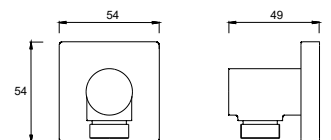

TBW02006A
Hand Shower
3 Mode, Square with & hose
Size : 110W x 222H mm

TMC95ECR

Aerial Thermostat Shower Tower

Size : 350W x 200D x 1320H mm

Shower : 200 mm

Gyrostream

Aerial Shower

WARM SPA