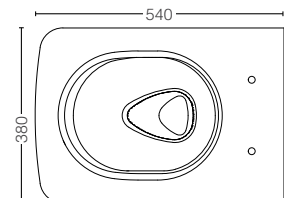

CW532MUNW1
SP Wall-hung Toilet
Flush System : TORNADO FLUSH
Water Use : 4.8/3L
Rough-in : H=220 mm
Size : 380W x 540D x 410H mm