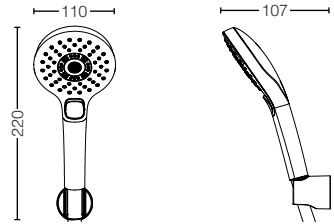

1 Mode Hand Shower
(W/Flexible Hose & Hanger)
Size : 110W x 79D x 260H mm

SHOWER PRODUCTS

TBW02005A
1 Mode Hand Shower
(W/Flexible Hose & Hanger)
Size : 110W x 107D x 220H mm

TBW01010A
3 Mode Hand Shower
(W/Flexible Hose & Hanger)
Size : 110W x 107D x 220H mm