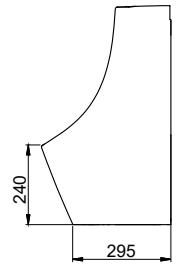

USWN902AS

Wall Hung Urinal
W/Built-in Sensor (AC EWATER+ Type)
Water Pressure : 0.07MPa ~ 0.75MPa
Flush Volume : 0.50L
Power Rating : 220~240V, 50/60Hz
Size : 380W x 390D x
660H mm