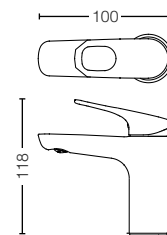

TLR101V
Single Lever Pillar Cock-Semi Tall
Size : 100W x 268H mm