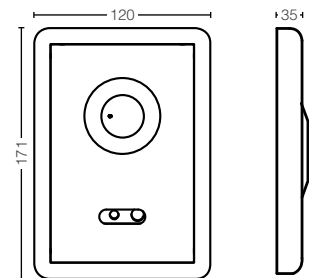

FLUSH VALVE FOR WC

DCE603UE (AC 220V Operated)

DCE603U (Battery Operated)

Automatic Toilet Flush Valve
Flush Volume : 6L
Size : 120W x 35D x 171H mm