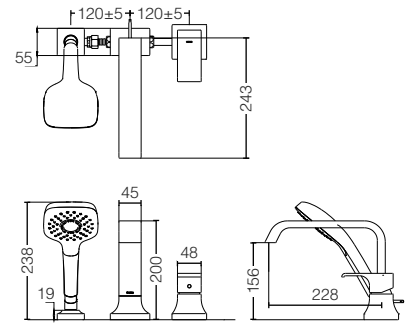

TBG08304B
Single Lever Bath & Shower Mixer
w/ Diverter *3
Size : 130W x 58D x 130H mm

TBG08001B
Bath Spout
Size : 210 D x 80H mm

TBG08201B
Bath Filler
(3 Holes) *2
Size : 240W x 235D x 200H mm

TBG08305A
Bath & Shower Set
(3 Holes)
Size : 240W x 243D x 238H mm