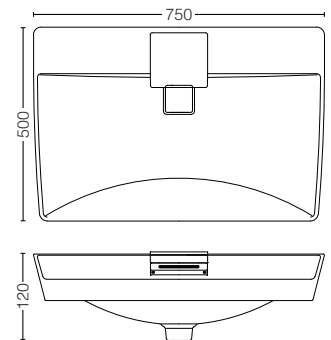

Adjustable temperature button with sleek water flow