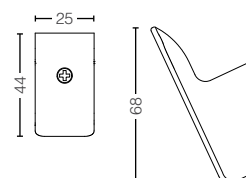

ACCESSORIES / OTHERS

TX277SV1
Stop Valve W/O Flexible Hose
Size : 65D x 46H mm

TTWR103
Rei Stop Valve
Size : 40W x 60D x 47H mm

T6JV2N
Pop up waste for basin
without over flow slot
Size : 66W x 79D mm

T6JV6
Pop up waste for basin
with over flow slot
Size : 66W x 79D mm

TX452STK1
Stop Valve 3/4 inch
Size : 100W x 38H mm

YH902C
Paper Holder
Size : 151W x 90D x 74H mm

YTT902C
Towel Ring
Size : 211W x 50D x 53H mm

YRH902C
Robe Hook
Size : 25W x 44D x 68H mm