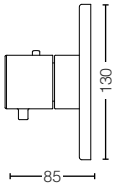

TBV02401B
Thermostat Controller
for 3 Outlet Use
Size : 130W x 85D x 130H mm