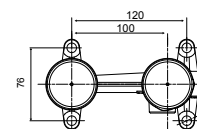

TLG03306B

Single Lever
Washbasin Faucet for Tall Vessel
w/o Pop-Up Waste
Size : 165W x 55D x 283H mm

reddot award 2018
winner

NEW

TLN01301B

Wall Mounted Single Lever Washbasin
Faucet, concealed
Size : 120W x 76D mm

NEW

TLG03307B2

Wall Mounted Single Lever
Washbasin Faucet,
exposed (Short Spout)
Size : 120W x 195D x 76H mm

NEW

TLN01301B

Wall Mounted Single Lever
Washbasin Faucet, concealed
Size : 120W x 76D mm

NEW

TLG03308B2

Wall Mounted Single Lever Washbasin
Faucet, exposed (Long Spout)
Size : 175W x 245D x 102H mm