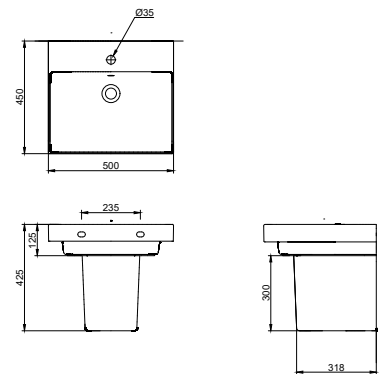

LW1216CKA#XW
Wall Hung Washbasin (CEFIONTECT)
Size : 600W x 450D x 167H mm