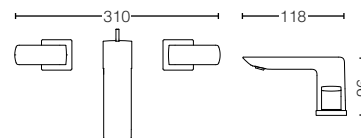

TLG02201B
2 Handle
Washbasin Faucet (3 Hole)
Size : 310W x 118D x 96H mm