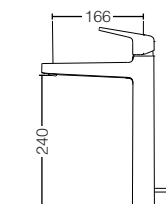

reddot winner 2020

TLG10305B

Single Lever Washbasin Faucet
for Tall Vessel w/ Pop-Up Waste
Size : 166D x 328H mm

reddot winner 2020

TLG10306B
Single Lever Washbasin Faucet
for Tall Vessel w/o Pop-Up Waste
Size : 166D x 326H mm