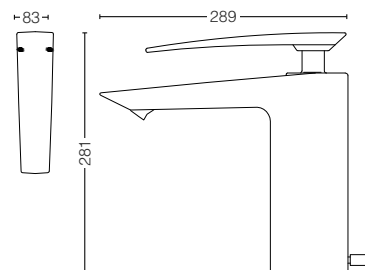

REI

REI-R

TTKC301F
Single Lever Kitchen Faucet
Size : 75W x 205D x 150H mm

JEWELHEX

DL334S
Washbasin Faucet
W/ Pop-up Waste
Size : 50W x 170D x 165H mm

DL334-1S
Extended Washbasin Faucet
W/ Pop-up Waste
Size : 83W x 289D x 281H mm