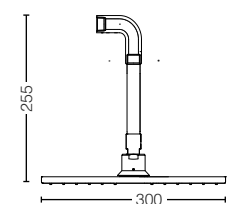

SHOWER PRODUCTS

Shower Options

TBW01018B
Wall-Hung Hand Shower
Size : 130 mm dia

TBW01013B
Wall-Mount Shower Head
Size : 102 mm dia

DBX113CAM
Aerial Shower
Aerial Fixed Shower Head W/Pipe,
300mm, round
Size : 300 mm dia

DBX114CAM
Aerial Shower
Aerial Fixed Shower Head W/Pipe,
300mm, square
Size : 300 mm dia

DBX113-1CAM
Aerial Shower
Aerial Fixed Shower Head W/Pipe,
300mm, round, ceiling type
Size : 300 mm dia