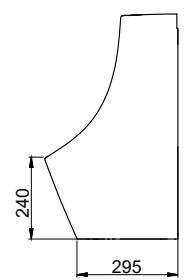

USWN902A

Wall Hung Urinal
W/Built-in Sensor (DC Type)
Water Pressure : 0.07MPa ~ 0.75MPa
Flush Volume : 0.50L
Power Rating : Battery Operated
Size : 380W x 390D x 660H mm