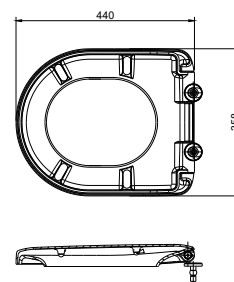

Two piece Toilet Tank with Tank Trim

TC385VS#W

Soft Close Seat & Cover

T53P100

Floor Flange

TOILET SEAT AND COVER

TC402A
Soft closing seat & cover (D Shape)
Size : 440W x 358H mm

TC512AW
Slim Seat and Cover
w/ Soft Close (Square)
Size : 384W x 490D x 57H mm