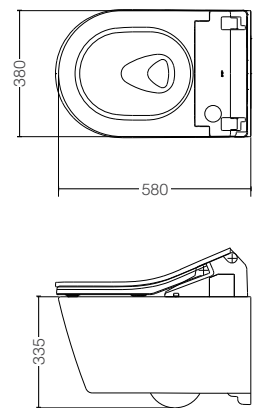

TX215C

Slip in Connector

CW542MUNW1

RP Wall-hung Toilet
Flush System : TORNADO FLUSH
Water Use : 4.8/3L
Size : 380W x 580D x 410H mm

TC513AW

Slim Seat and Cover

TX215C

Slip in Connector