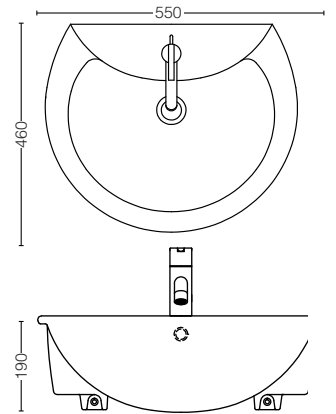

LW641NCJ#W
Semi Recessed Counter Washbasin
Size : 505W x 505D x 115H mm
(1 Tap Hole)