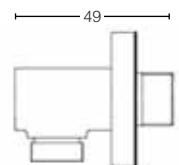

TBW02013B
Wall Outlet
Size : 54W x 49D x 54H mm