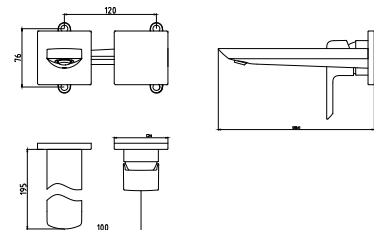

NEW **TLG02310B2**
Wall Mounted Single Lever
Washbasin Faucet, exposed (Short Spout)
Size : 120W x 203D x 75H mm