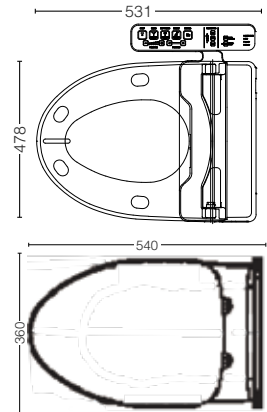

WASHLET® COMBINATIONS

CW580M#NW1 + TCF6631A#NW1