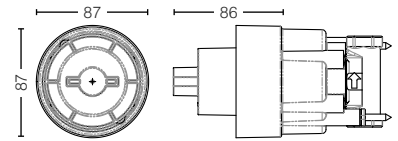

TBN01103B
Valve Unit
for 3 Way Diverter
w/o On/Off Valve
Size : 87W x 83D x 87H mm

Recommended shower combination

Round type

Square type

*1. Need MINI UNIT (TBN01001B) separately *2. Need Valve (TBN01101B) separately *3. Need Valve (TBN01104B) separately *4. Need Valve (TBN01102B) separately
*5. Need Valve (TBN01103B) separately *6. Fall prevention feature *7. Safety design resin hanger