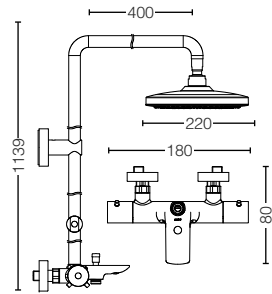

TBW01401A

Thermostat Shower Column
w/ 1 Mode Fixed Shower Head (Round) and Spout
w/ o Hand Shower
Size : 220 Dia mm