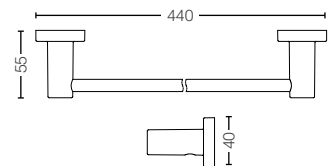

YTT406C
Towel Ring
Size : \varnothing 145 mm

YRH406C
Robe Hook
Size : 40W x 55D x 48H mm

YTS406BC
Towel Shelf
Size : 560W x 200D x 90H mm

YT406S4RC
Towel Bar (400 mm)
Size : 440W x 55D x 40H mm

YT406S6RC
Towel Bar (600 mm)
Size : 650W x 55D x 40H mm