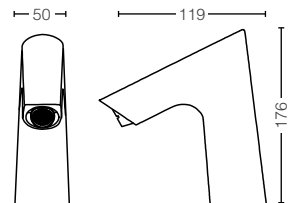

TN78-9V910

AC Operated Controller
(100-240V)
Cold Water
Flow Rate : 1.5L/min