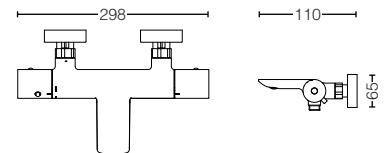

Recommended shower combination

Round type

Square type

*1. Need MINI UNIT (TBN01001B) separately *2. Need Valve (TBN01101B) separately *3. Need Valve (TBN01104B) separately *4. Need Valve (TBN01102B) separately
*5. Need Valve (TBN01103B) separately *6. Fall prevention feature *7. Safety design resin hanger