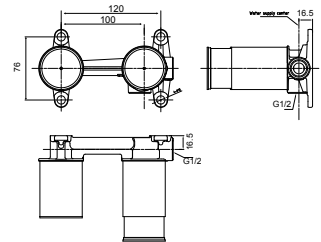

TLN01301B

Wall Mounted Single Lever
Washbasin Faucet, concealed
Size : 120W x 76D mm