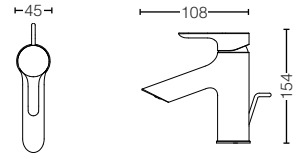

The simple beauty of a tree branch
formed of smoothly curved cylinders.

TLS01301B
Single Lever
Washbasin Faucet
w/ Pop-Up Waste
Size : 45W x 108D x 154H mm

TLS01303B
Single Lever
Washbasin Faucet
w/o Pop-Up Waste
Size : 55W x 108D x 154H mm