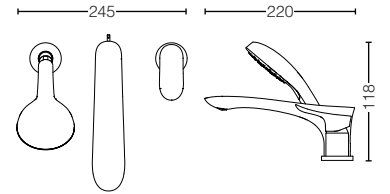

TBG01304B
 Single Lever
 Bath & Shower Mixer
 w/ Diverter
 Size : 135W x 79D x 135H mm

TBG01001B
 Bath Spout
 Size : 67W x 175D x 67H mm

TBG01201B
Bath Filler (3 Hole)
Size : 310W x 220D x 119H mm

TBG01305A
Bath & Shower Set
(3 Hole)
Size : 245W x 220D x 118H mm