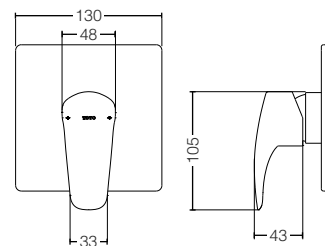

TBG09301B
Single Lever
Shower Mixer
Size : 150W x 146D x 97H mm

GM SERIES

TBG09302B
 Single Lever
 Bath & Shower Mixer
 Size : 150W x 202D x 97H mm

TBG09303B
 Single Lever
 Shower Mixer *3
 Size : 130W x 58D x 130H mm