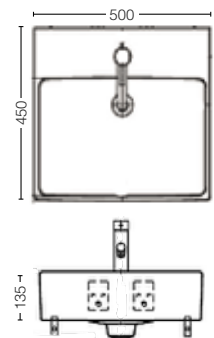

WASHBASIN

LW643JW/F#W
Console Washbasin
Size : 584W x 384D x 100H mm

LW645JN#W
Console Washbasin
Size : 660W x 420D x 75H mm