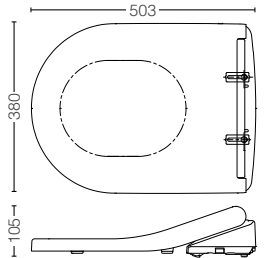

TCW08S

Bowl Shape : Elongated / Regular Adjustable
 Material : PP
 Function : Rear Cleansing
 Bidet

TCW09S

ECOWASHER

Material : Urea Resin
 Function : Rear Cleaning
 Bidet
 Matching : CW762MUNW1, CW162MUNW1,
 Toilet : CW542MUNW1
 Size : 380W x 503D x 105H mm