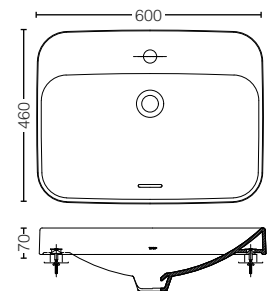

WASHBASIN

Adjustable temperature button with sleek water flow