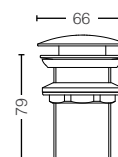

T6JV6
Pop up waste for basin
with over flow slot
Size : 66W x 79D mm