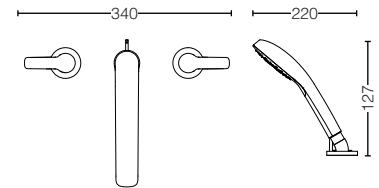

Recommended shower combination

*1. Without waste fitting *2. 2 handle heat transfer prevention design *3. Need MINI UNIT (TBN01001) separately *4. Fall prevention feature *5. Safety design resin hanger