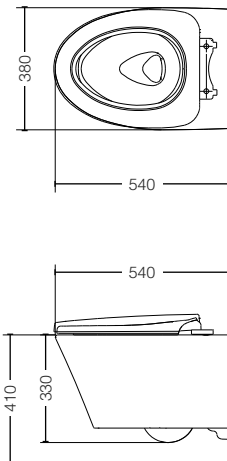

TX215C

Slip in Connector