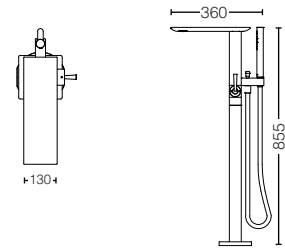

TBP02001B
 Bath Spout
 Size : 100W x 222D x 67H mm

TBP02201B
 Bath Filler (3 Hole)*2
 Size : 90W x 273D x 107H mm

TBP02202B
Bath & Shower Set
(4 Hole) *2
Size : 55W x 276D x 117H mm

TBP02303B
Floor Standing
Bath & Shower Set *4
Size : 130W x 360D x 855H mm