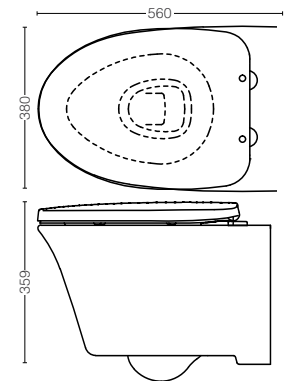

CW580M#NW1
REI NEW STANDARD (Wall Hung Toilet)
Flush System : Wash Down (6/3L)
Size : 354W x 520D x 348H mm
Bowl Shape : Regular
Rough-in : 220 mm (P-Trap)

TC500CVK
Seat & Cover (Soft Close Regular)
(TCW07S/TCW08S ECO WASHER)

TC504CVK
Duroplast Seat and Cover (Soft Close Regular)

TX215C
Slip in Connector