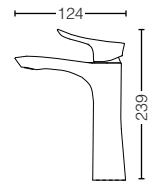

TLG01306B

Single Lever
Washbasin Faucet for Semi-tall Vessel
w/o Pop-Up Waste
Size : 45W x 124D x 239H mm

45