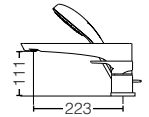

#PRG, #BRG, #PBL, #BBL, #MBL colors will be available from 2023.

*1. Without waste fitting *2. 2 handle heat transfer prevention design *3. Need MINI UNIT (TBN01001) separately *4. Need Installation Base (TBN01105) separately