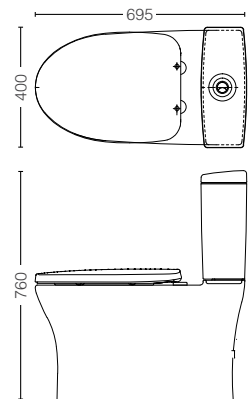

CW320M#NW1

Two piece Toilet (S Trap)
Rough in : 305 mm
Flush system : Washdown (4.8 L/3L)
Size : 695W x 368D x 763H mm

SW320MR#NW1

Two piece Toilet Tank with Tank Trim

TC385VS#W

Soft Close Seat & Cover

T53P100

Floor Flange