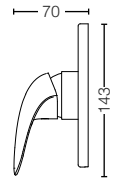

TBS03301B
Single Lever
Shower Mixer
Size : 166W x 140D x 99H mm

TBS03302B
Single Lever
Bath & Shower Mixer
Size : 166W x 149D x 165H mm

TBS03303B
Single Lever
Shower Mixer
w/ Valve
Size : 135W x 70D x 143H mm