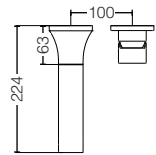

TLG08201B
2 Handle Washbasin Faucet
(3 Holes) *2
Size : 120W x 144D x 240H mm