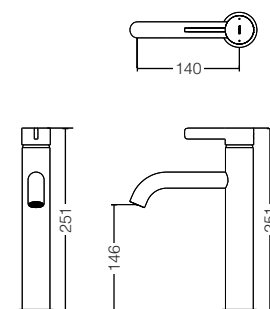

TLG11304B

Single Lever Washbasin Faucet
for Semi-tall Vessel w/o Pop-Up Waste
Size : 140D x 251H mm

reddot winner 2020