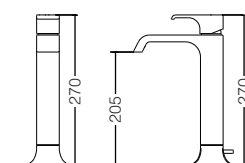

reddot award 2019
winner

TLG08305B

Single Lever Washbasin Faucet
for Tall Vessel w/ Pop-Up Waste
Size : 130D x 270H mm

reddot award 2019
winner

TLG08306B
Single Lever Washbasin Faucet
for Tall Vessel w/o Pop-Up Waste
Size : 130D x 270H mm