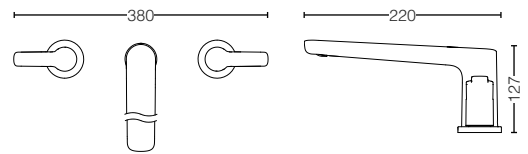

TBG03201B
Bath Filler (3 Hole)
Size : 380W x 220D x 127H mm