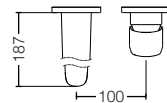

reddot award 2019
winner

TLG09201B
2 Handle Washbasin Faucet
(3 Holes) *2
Size : 200W x 174D x 113H mm