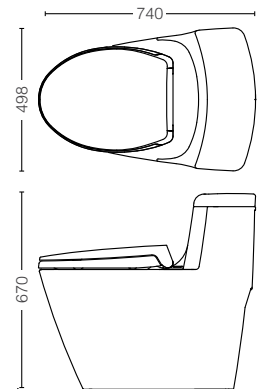

TWO PIECE TOILET