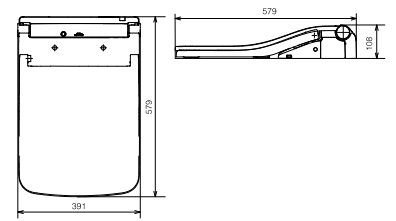

NEW **TCF802C2Z#NW1**
WASHLET RW
Bowl Shape : D Shape
Size : 391W x 579D x 108H mm

CW542MUNW1
Matching Toilet