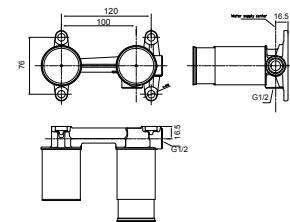

TLG02306B
Single Lever
Washbasin Faucet for Semi-tall Vessel
w/o Pop-Up Waste
Size : 55W x 137D x 207H mm

TLG02307B
Single Lever
Washbasin Faucet for Tall Vessel
w/ Pop-Up Waste
Size : 45W x 157D x 257H mm

TLG02308B
Single Lever
Washbasin Faucet for Tall Vessel
w/o Pop-Up Waste
Size : 45W x 157D x 257H mm

TLG02309B
Single Lever
Washbasin Faucet (Side Handle)
Size : 45W x 147D x 220H mm

NEW **TLN01301B**
Wall Mounted Single Lever
Washbasin Faucet, concealed
Size : 120W x 76D mm

NEW **TLG02310B2**
Wall Mounted Single Lever
Washbasin Faucet, exposed (Short Spout)
Size : 120W x 203D x 75H mm

NEW **TLN01301B**
Wall Mounted Single Lever
Washbasin Faucet, concealed
Size : 120W x 76D mm