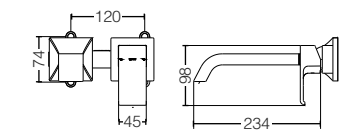

TLG08201B
2 Handle Washbasin Faucet
(3 Holes) *2
Size : 120W x 144D x 240H mm