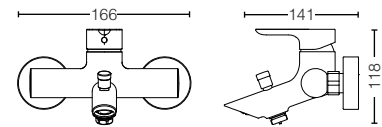

TBS01301B
 Single Lever
 Shower Mixer
 Size : 185W x 128D x 166H mm

TBS01302B
 Single Lever
 Bath & Shower Mixer
 Size : 166W x 141D x 118H mm

TBS01303B
 Single Lever
 Shower Mixer w/ Valve
 Size : 135W x 54D x 114H mm