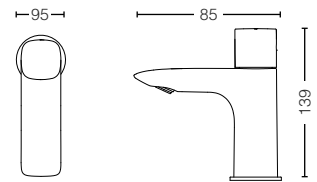

GA SERIES

TLG04201B
2 Handle
Washbasin Faucet (3 Hole)
Size : 270W x 105D x 110H mm

TLG04101B
Single Lever
Washbasin Faucet
(Cold Water)
Size : 95W x 85D x 139H mm