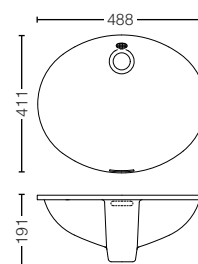

WASHBASIN

LW548M#NW1
Under Counter Washbasin
Size : 600W x 420D x 215H mm

LW587J#W
Under Counter Washbasin
Size : 539W x 437D x 184H mm

LW651J#W
Under Counter Washbasin
Size : 570W x 423D x 230H mm

LW569M#NW1
Under Counter Washbasin
Size : 488W x 411D x 191H mm