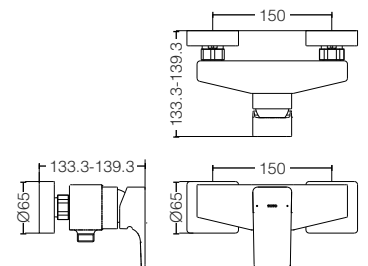

TBG07301B

Single Lever
Shower Mixer
Size : 150W x 133D x 107H mm