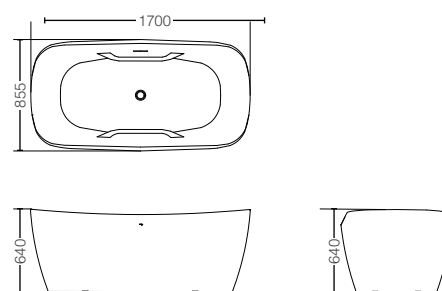

PJY1734HPWE#GW (Gloss White)
PJY1734HPWE#MW (Matte White)
W/Hand Grip
FreeStanding Bathtub
Size: 1700W x 855D x 640H mm
Waste Fitting included