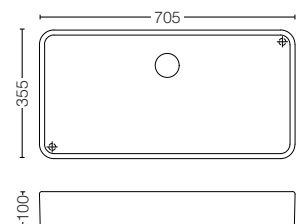

WASHBASIN

LW950CJW/F#W
Console Washbasin 1 Tap Hole
Size : 505W x 455D x 100H mm

LW951CJW/F#W
Console Washbasin 1 Tap Hole
Size : 605W x 455D x 100H mm

LW952JW/ F#W
Console Washbasin
Size : 570W x 355D x 100H mm

LW953JW/F#W
Console Washbasin
Size : 705W x 355D x 100H mm