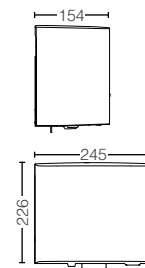

TYC322WF
High Speed Hand Dryer
Air Heater On/ Off
AC 220-240V
Size : 245W x 154D x 226H mm