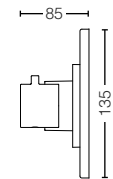

Concealed Valve (For Other Arrangements)

TBV01101B
On/Off Valve
Size : 135W x 85D x 135H mm

MIXER PRODUCTS

Concealed Valve (For Other Arrangements)

TBV01103B
2 Way Diverter
w/o On/Off Valve
Size : 135W x 85D x 135H mm