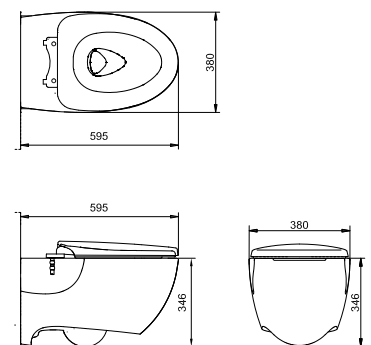

TX215C

Slip-in Connector