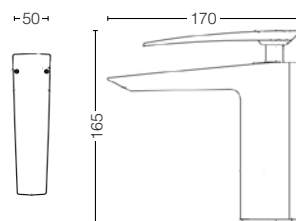

REI

REI-R

TTKC301F
Single Lever Kitchen Faucet
Size : 75W x 205D x 150H mm

JEWELHEX

DL334S
Washbasin Faucet
W/ Pop-up Waste
Size : 50W x 170D x 165H mm

DL334-1S
Extended Washbasin Faucet
W/ Pop-up Waste
Size : 83W x 289D x 281H mm