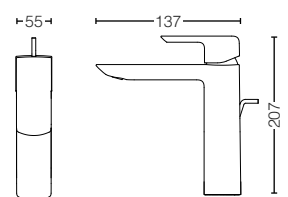

TLG02304B

Single Lever
Washbasin Faucet for Semi-tall Vessel
w/ Pop-Up Waste
Size : 55W x 137D x 207H mm