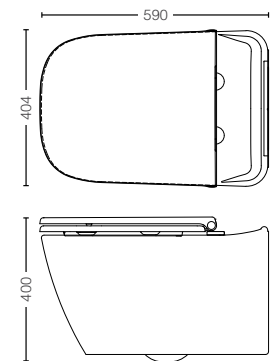

CW162MUNW1

Wall Hung Toilet
Flush System : TORNADO FLUSH (4.5/3.0L)
Size : 394W x 530D x 339H mm
Bowl Shape : D Shape
Concealed Tank
Recommended : WH132MNF/WH132MHFR

TC510CVK-1

Duroplast Seat & Cover (Soft Close)

TX215C

Slip in Connector