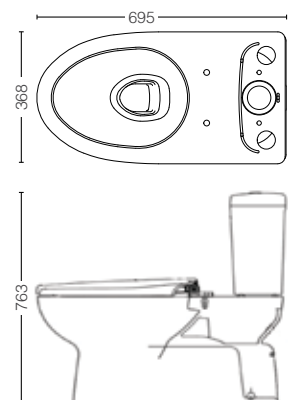

ONE PIECE TOILET

C636DE#XW / C636CDE#XW

One Piece Toilet (S Trap)
Flush System : TORNADO FLUSH (4.5 / 3L)
Bowl Shape : Elongated
Rough-in : 305mm
Size : 498W x 740D x 670H mm

TC389CVK

Duroplast Seat & Cover

T53P100

Floor Flange

TWO PIECE TOILET

CW920K#XWH / SW920K#WH

Willow Two Piece Toilet
Flush System : TORNADO FLUSH (4.5 / 3L)
Bowl Shape : Elongated
Rough-in : 305mm (S-Trap)
Size : 400W x 695D x 760H mm

TC281SJ

Duroplast Seat & Cover
(Soft Close Elongated)

T53P100

Floor Flange

CW320M#NW1

Two piece Toilet (S Trap)
Rough in : 305 mm
Flush system : Washdown (4.8 L/3L)
Size : 695W x 368D x 763H mm

SW320MR#NW1

Two piece Toilet Tank with Tank Trim

TC385VS#W

Soft Close Seat & Cover

T53P100

Floor Flange