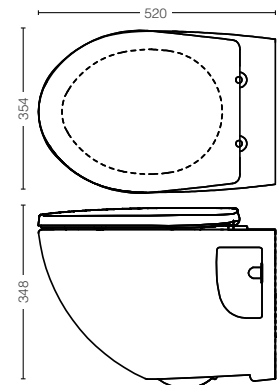

CW132M#NW1
CF Wall Hung Toilet
Flush System : TORNADO FLUSH (4.5/3L)
Size : 355W x 540D x 410H mm
Bowl Shape : D Shape
Rough in : 220 mm

TC506VSIT#W/TC402A
Seat & Cover (Soft Close Regular)

TX215C
Slip-in Connector