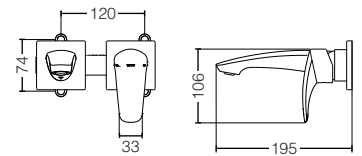

reddot award 2019
winner

TLG09201B
2 Handle Washbasin Faucet
(3 Holes) *2
Size : 200W x 174D x 113H mm