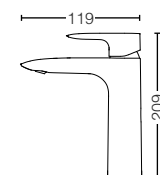

TLG04307B

Single Lever Washbasin Faucet
for Tall Vessel w/ Pop-Up Waste
Size : 55W x 149D x 259H mm

reddot award 2018
winner