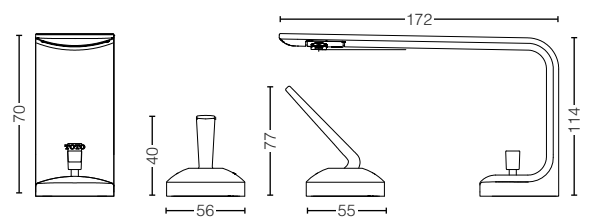

TLP02301B
Single Lever
Washbasin Faucet
w/ Pop-Up Waste
Size : 56W x 172D x 114H mm