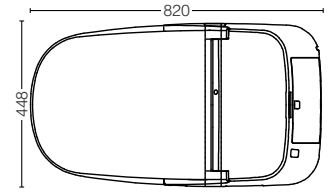

T53P100

Floor Flange for S Trap