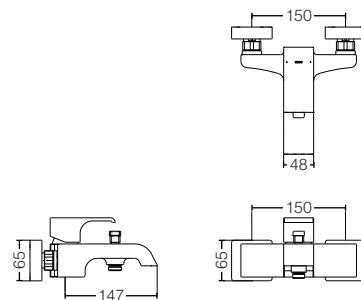

GC SERIES

TBG08302B
Single Lever
Bath & Shower Mixer
Size : 150W x 170D x 97H mm