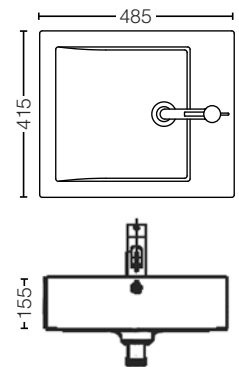

LW646JW/F#W
Semi Recessed Washbasin
Size : 600W x 400D x 155H mm