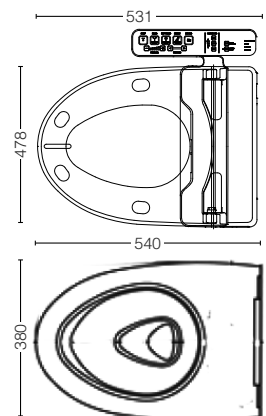

washLét® COMBINATIONS