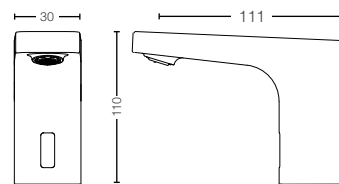

TTLE101B

Battery Operated Controller
Cold Water
Flow Rate: 2.5L/ min