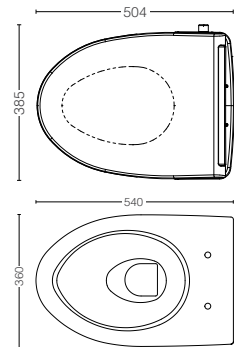

CW822M#NW1+TCW08S