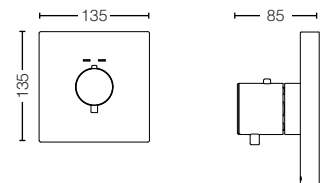

reddot design award
winner 2013

TBV02105B
3-Way Diverter with Stop Valve (2 nos)
Size : 135W x 135H mm