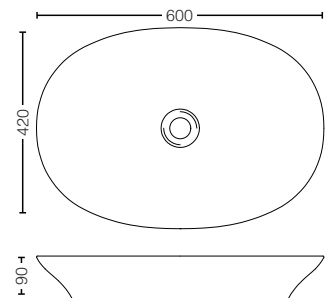

NEW LS902MT VE#CMW
Console Washbasin (CLEANMATTE)
Size : 600W x 420D x 90H mm

HM919MT VE#CMW
Cover lead wire