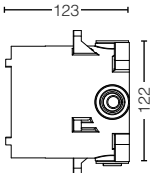

TBN01001B
MINI UNIT
Size : 122W x 123D x 122H mm