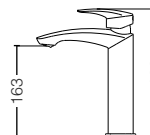

TLG09304B

Single Lever Washbasin Faucet
for Semi-tall Vessel w/o Pop-Up Waste
Size : 132D x 230H mm

reddot award 2019
winner