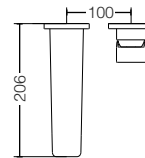

TLG07307B

Wall Mounted
Washbasin Faucet (Short Spout) *
Size : 206D x 98H mm