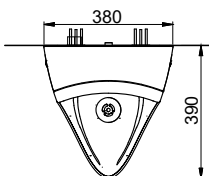

USWN902A

Wall Hung Urinal
W/Built-in Sensor (DC Type)
Water Pressure : 0.07MPa ~ 0.75MPa
Flush Volume : 0.50L
Power Rating : Battery Operated
Size : 380W x 390D x 660H mm