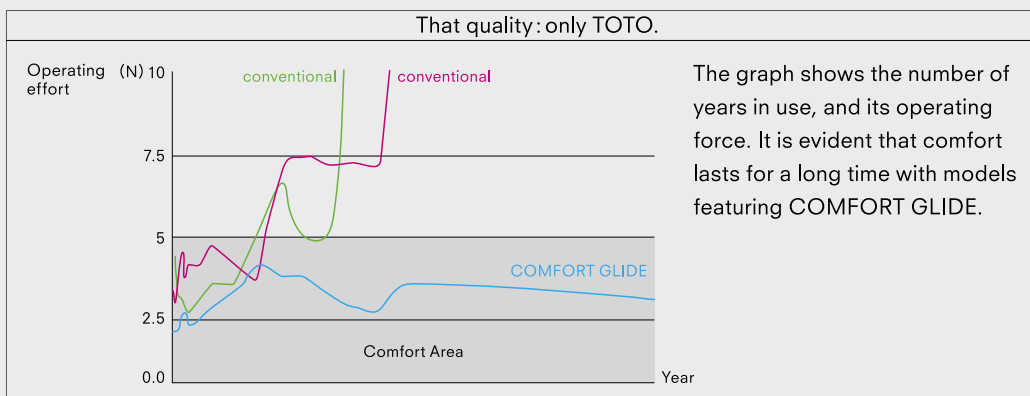

*Adjustable flow functionality is only available for lavatory faucet for deck mounted types.

ZA SERIES

reddot award 2019
winner

Sharp edges, the beauty of generous curves, and the contrast of polished and hairline finishes combine in a modulated design that achieves balance of a different order. The handle, asymmetrically shaped like a small stone, is beautiful from any angle and settles in rhythmically.