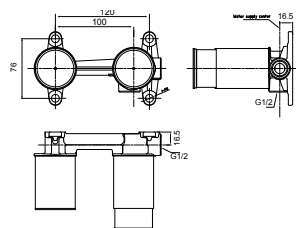

NEW **TLN01301B**
Wall Mounted Single Lever
Washbasin Faucet, concealed
Size : 120W x 76D mm