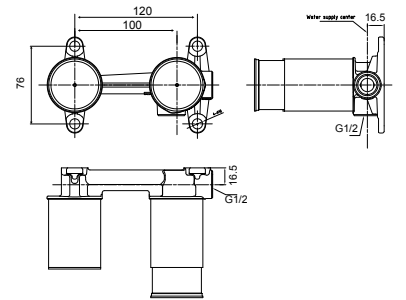

reddot award 2018
winner

NEW TLN01301B
Wall Mounted Single Lever Washbasin
Faucet, concealed
Size : 120W x 76D mm

NEW TLN01301B
Wall Mounted Single Lever Washbasin
Faucet, concealed
Size : 120W x 76D mm