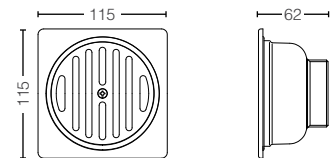

TVBA407
Floor Drain W/Square Flange
Size : 100W x 40D x 100H mm