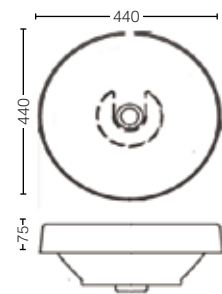

LW526NJ#W
Self Rimming
Washbasin
Size : 430W x 430D x 75D mm