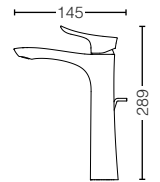

TLG01307B

Single Lever
Washbasin Faucet for Tall Vessel
w/ Pop-Up Waste
Size : 45W x 145D x 289H mm

45