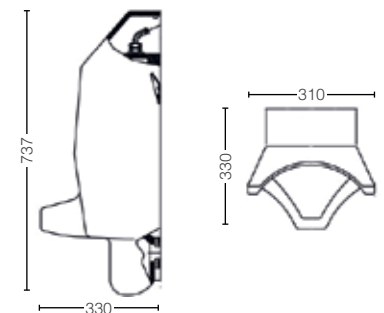

U57K#W

Wall Hung Urinal (Back Inlet)
Flush volume : 1.9L (Min) & 5.0L (Max)
Capacity
Size : 310W x 330D x 737H

T025005
Flexible Hose

T62-16V1
Inlet Spud

T64BW#W
Wall Flange

T9RA#W
Hanger & Screws (1 Piece)

U57#W
Wall Hung Urinal (Top Inlet)
Flush volume : 1.9L (Min) & 5.0L (Max)
Capacity

T62-16
Inlet Spud