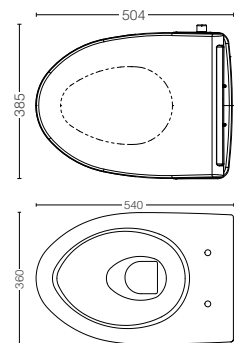

ECOWASHER COMBINATIONS

CW822M#NW1 + TCW1211A

CW822M#NW1 + TCW07S

CW822M#NW1+TCW08S