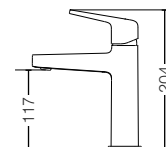

GB SERIES

TLG10301B

Single Lever Washbasin Faucet
w/ Pop-Up Waste
Size : 115D x 204H mm

reddot winner 2020

TLG10302B

Single Lever Washbasin Faucet
w/o Pop-Up Waste
Size : 115D x 204H mm

reddot winner 2020

TLG10303B