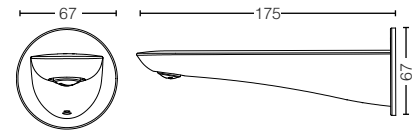

Recommended shower combination

*1. Without waste fitting *2. 2 handle heat transfer prevention design *3. Need MINI UNIT (TBN01001) separately *4. Fall prevention feature *5. Safety design resin hanger