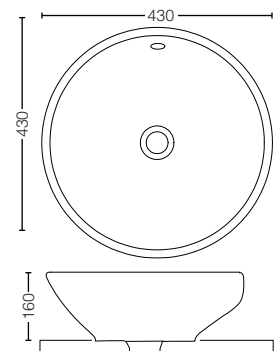

LW573JW/F#W
Console Washbasin
Size : 420D x 125H mm