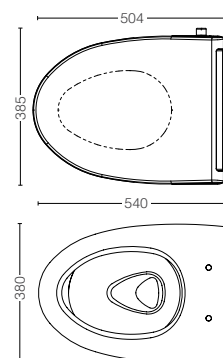

ECOWASHER COMBINATIONS

CW580M#NW1 + TCW08S \ TCW07S