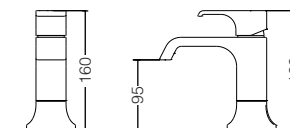

GC SERIES

TLG08301B

Single Lever Washbasin Faucet
w/ Pop-Up Waste
Size : 114D x 160H mm

reddot award 2019
winner

TLG08302B

Single Lever Washbasin Faucet
w/o Pop-Up Waste
Size : 114D x 160H mm

reddot award 2019
winner