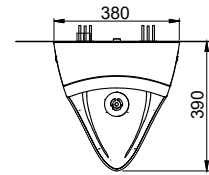

USWN902AS

Wall Hung Urinal
W/Built-in Sensor (AC EWATER+ Type)
Water Pressure : 0.07MPa ~ 0.75MPa
Flush Volume : 0.50L
Power Rating : 220~240V, 50/60Hz
Size : 380W x 390D x
660H mm