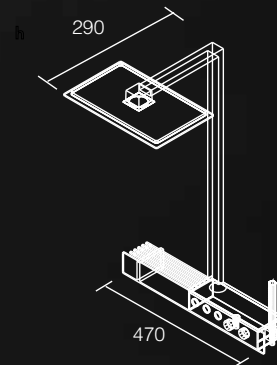

SHOWER

Z Shower

TBW05401A
Thermostat Shower Column
(Fixed Overhead Shower)
(w/ Hand Shower)
Water Pressure: 0.05Mpa~1.0Mpa
Size: 470W x 290D mm