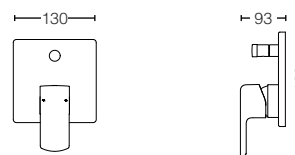

TBG02304B
Single Lever
Bath & Shower Mixer
w/ Diverter
Size : 130W x 93D x 130H mm