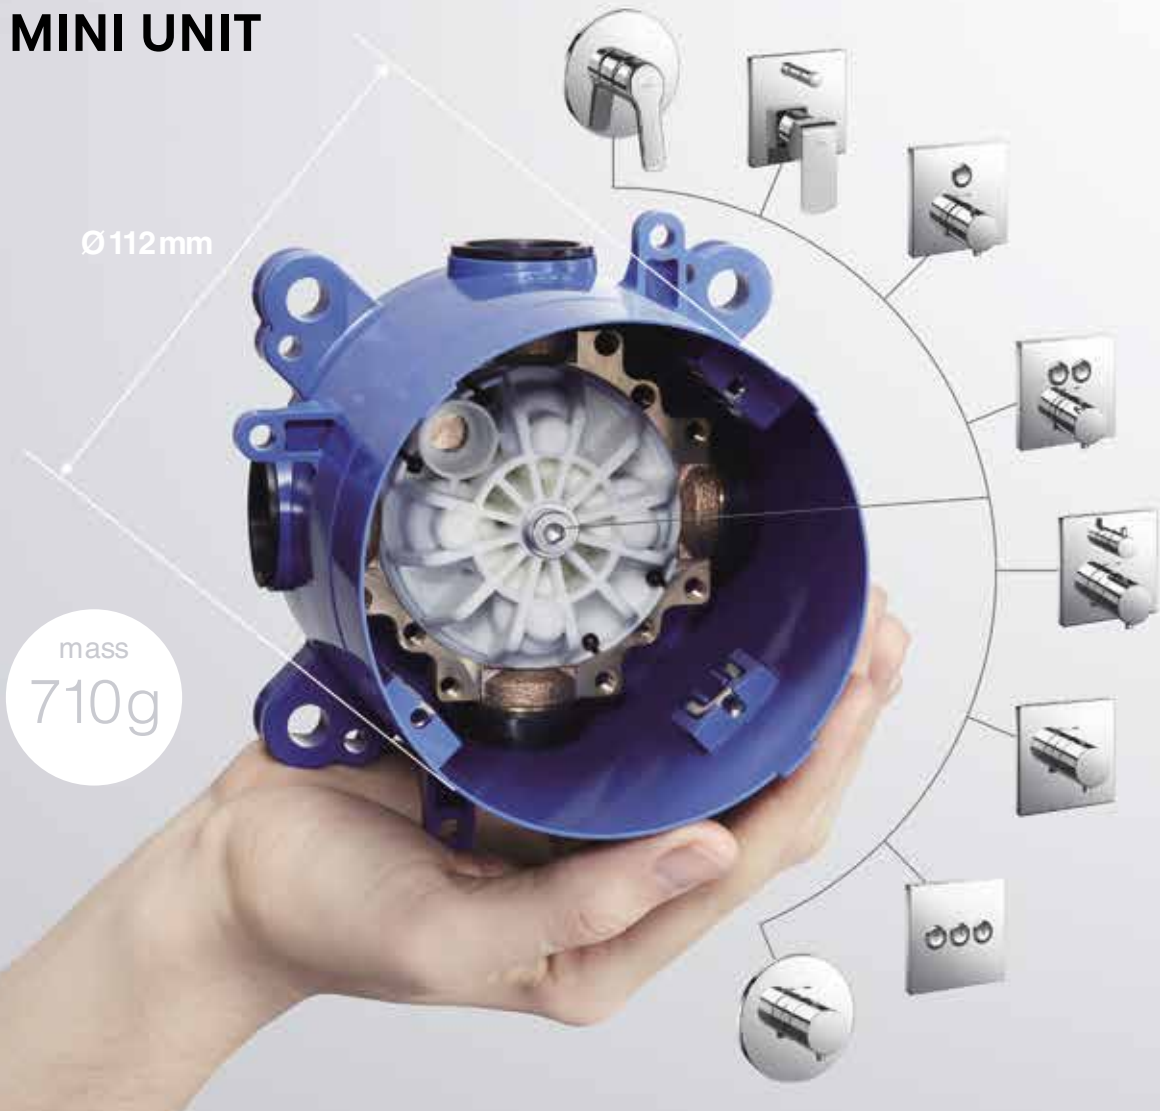

MINI UNIT

A compact unit offering freedom of choice for more beautiful bathrooms.

Concealed faucets liven up the bathroom. TOTO's MINI UNIT is a technology that gives you more freedom. We don't match the concealed system to each trim, instead we use a shared module. You can choose the functionality you need such as a single lever type, thermostat type, or touch button type, and also make choices based on design features such as circle or square fixtures.

Easier to install. Less load on the frame.

A high degree of flexibility when installing the MINI UNIT is one of its most attractive features. We were able to achieve one of the industry's smallest and lightest bodies for the concealed system. It puts only a minimal load on the architectural frames and has improved manageability during installation. In order to conceal the unit, the wall only needs to be 97mm, and the system is able to absorb installation errors of $\pm 13\text{mm}$.