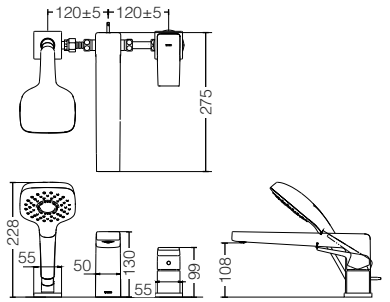

TBG10304B
Single Lever Bath & Shower Mixer
w/ Diverter *3
Size : 130W x 58D x 130H mm

TBG10001B
Bath Spout
Size : 172D x 69H mm

TBG10201B
Bath Filler
(3 Holes) *2
Size : 240W x 231D x 130H mm

TBG10305A
Bath & Shower Set
(3 Holes)
Size : 240W x 275D x 228H mm