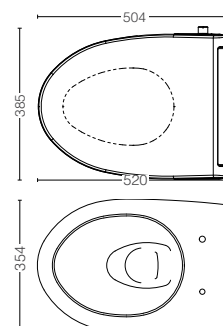

ECOWASHER COMBINATIONS

CW580M#NW1 + TCW08S \ TCW07S