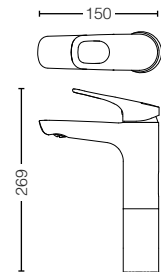

TLR301FVR
Extended Washbasin Faucet
W/ Pop-up Waste

TLR101
Single Lever Pillar Cock
Size : 100W x 118H mm