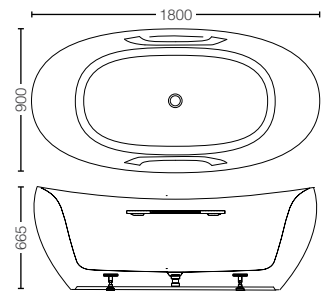

PEARL ACRYLIC