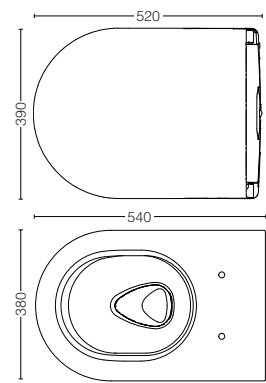

washLét® COMBINATIONS