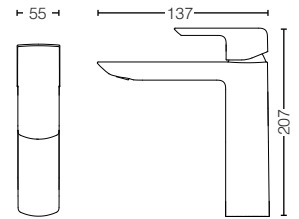

TLG02306B
Single Lever
Washbasin Faucet for Semi-tall Vessel
w/o Pop-Up Waste
Size : 55W x 137D x 207H mm