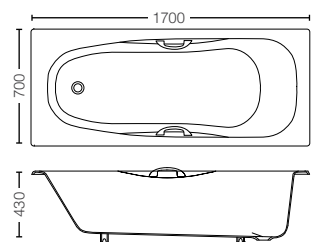

FBY1740HPE#W

w/ Hand Grip
Enameled Cast
Iron Bathtub
Size : 1700W x 700D x 430H mm
Waste Fitting not Included
Waste Fitting - (DB505R-2A / 2B)