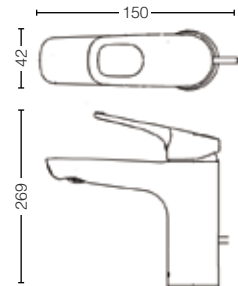

TTBR102
 Bath Spout w/ Diverter
 Size : 48W x 57D x 165L mm

TTBR102-1
 Bath Spout
 Size : 48W x 40D x 168L mm

REI

REI-R

TLR301F-1RR
Washbasin Faucet
w/ Pop-up Waste
Size : 42W x 150D x 269H mm

TLR301FR
Washbasin Faucet
W/ Pop-up Waste