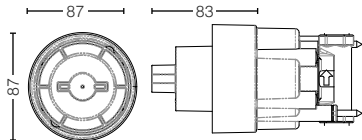

TBN01104B
Valve Unit
for On/Off Valve
Size : 87W x 83D x 87H mm