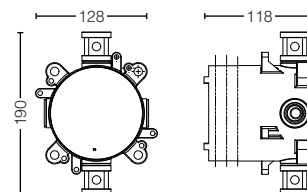

TBN01002B

Concealed Box
Size : 128W x 118D x 190H mm