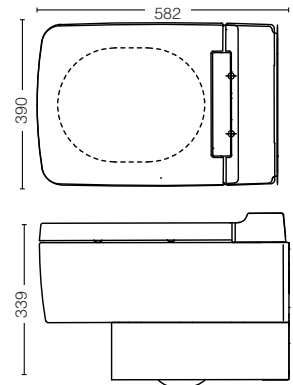

MB176G#WH

CW512YR#W / 9AE0017 / TC501CVK

Wall Hung Toilet
Flush System : TORNADO FLUSH (4.5/3L)
Bowl Shape : Square
Rough-in : 220mm (P-Trap)
Size : 390W x 582D x 339H mm

to be combined with plastic cover 9AE0008

TX215C
Slip in Connector