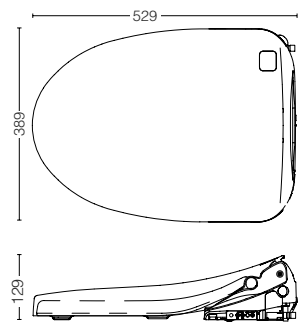

TCF403EA#NW1

WASHLET
 Bowl Shape : Square
 Size : 392W x 582D x 134H mm

CW512YR#W
 Matching Toilet

TCF4731A#NW1

WASHLET
 Bowl Shape : Elongated
 Size : 389W x 529D x 129H mm

CW822NJWS#W, CW822M#NW1,
C636CDE#XW, CW920K#XWH,
CW192K#XWH
 Matching Toilet