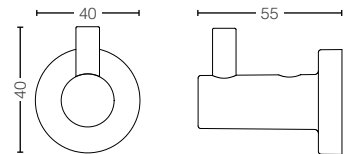

YTS406BC
Towel Shelf
Size : 560W x 200D x 90H mm