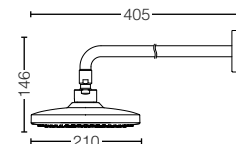

TBW02004A

2 Mode Fixed shower Head (Wall Type)
Size : 210W x 405D x 146H mm