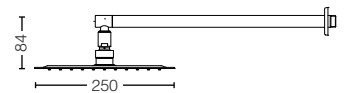

TX491SLZ
Overhead Shower
Fixed Shower Head W/Pipe,
250mm, round, ceiling type
Size : 250mm dia