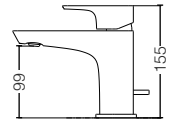

TLG07302B

Single Lever Washbasin Faucet
w/o Pop-Up Waste
Size : 117D x 155H mm

reddot award 2019
winner