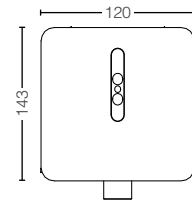

DUE114UK

Urinal Sensor, Flush Valve
(Battery Metal Cover)
Flush Volume : 1.9L (Optional Pre Flush 1.2L)
Size : 120W x 17D X 143H mm