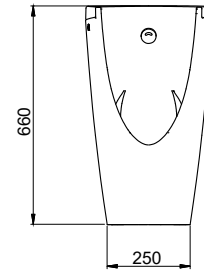

USWN902AS

Wall Hung Urinal
W/Built-in Sensor (AC EWATER+ Type)
Water Pressure : 0.07MPa ~ 0.75MPa
Flush Volume : 0.50L
Power Rating : 220~240V, 50/60Hz
Size : 380W x 390D x
660H mm