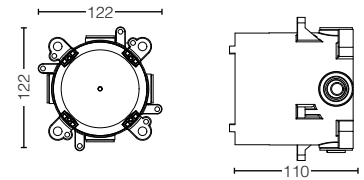

reddot design award
winner 2013

TBV02105B
3-Way Diverter with Stop Valve (2 nos)
Size : 135W x 135H mm