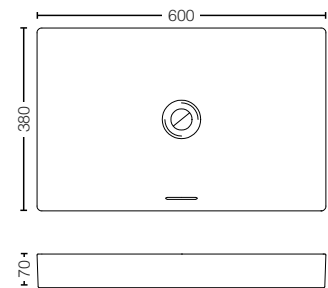

WASHBASIN

L4715RE#XW
Console Washbasin (CEFIONTECT)
Size : 500W x 380D x 70H mm

VM5D419#XW
Cover lead wire

VM5D417#XW
Cover Pop Up

NEW LS915MT VE#CMW
Console Washbasin (CLEANMATTE)
Size : 500W x 380D x 70H mm

HM919MT VE#CMW
Cover lead wire

HM917MT VE#CMW
Cover Pop Up (Made to Order)

L4716RE#XW
Console Washbasin (CEFIONTECT)
Size : 600W x 380D x 70H mm

VM5D419#XW
Cover lead wire

VM5D417#XW
Cover Pop Up type

NEW LS916MT VE#CMW
Console Washbasin (CLEANMATTE)
Size : 600W x 380D x 70H mm

HM919MT VE#CMW
Cover lead wire

HM917MT VE#CMW
Cover Pop Up type (Made to Order)