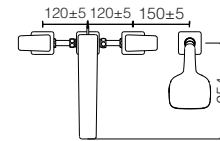

#PRG, #BRG, #PBL, #BBL, #MBL colors will be available from 2023.

*1. Without waste fitting *2. 2 handle heat transfer prevention design *3. Need MINI UNIT (TBN01001) separately *4. Need Installation Base (TBN01105) separately