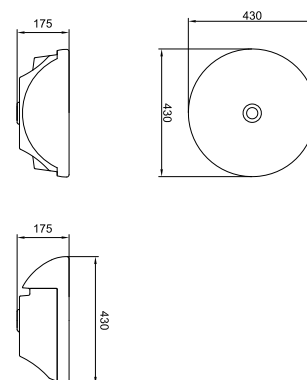

WASHBASIN

LW647CJW/F#W
Semi Recessed Washbasin
Size : 520W x 420D x 157H mm
(1 Tap Hole)

LW647JW/F#W
(3 Tap Hole)

LW533J#W
Semi Recessed Washbasin
Size : 430W x 430D x 175H mm