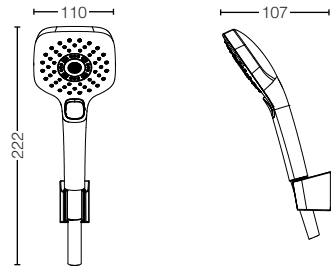

SHOWER PRODUCTS

Around Items

TBW01015B
Sliding Rail
900mm (Round)
Size : 30W x 30D x 959H mm