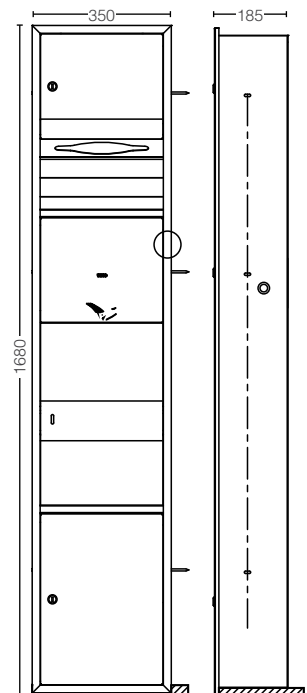

PUBLIC

TYC122W
Hand Dryer
w/ Heater
AC 220-240V
Size : 245W x 154D x 226H mm

TYC602P
High Speed Hand Dryer
w/ Paper Dispenser and Waste bin
(Wall Embedded Type)
Air Heater On/ Off
AC 220-240V
Size : 350W x 185D x 1680H mm