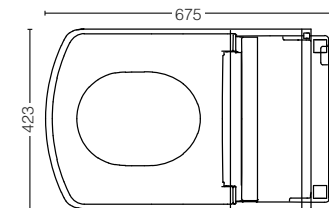

CW996P#NW1 / TCF996WA#NW1

NEOREST LE II

Flush System : TORNADO FLUSH (4.5L/3L)

Rough-in : 220mm (P-Trap)

Size : 423W x 675D x 461H mm

WH036D - 994PVB

Concealed Tank

MB005DGN

Flush Panel

CW994P#NW1 / TCF994WA#NW1

NEOREST LE I

Flush System : TORNADO FLUSH (4.5L/3L)

Rough-in : 220mm (P-Trap)

Size : 423W x 675D x 461H mm

WH036D - 994PVB

Concealed Tank

MB005DGN

Flush Panel