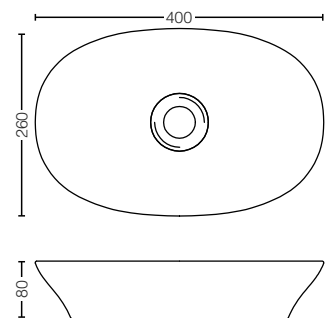

HM919MT VE#CMW
Cover lead wire

HM919MT VE#CMW
Cover lead wire