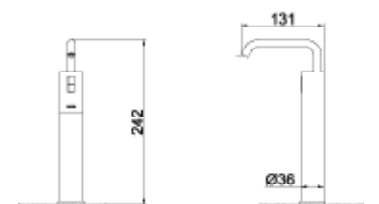

DSE103EP

AC type: 100-240V Adapter
Plug: Type BF
Size: 36W x 131D x 242H mm