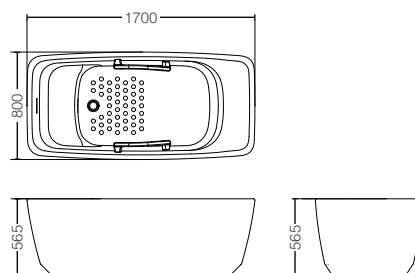

PJY1734PWE#GW (Gloss White)
PJY1734PWE#MW (Matte White)
W/o Hand grip
Freestanding Bathtub
Size: 1700W x 855D x 640H mm
Waste Fitting included