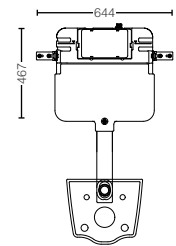

WH132MHFR
Concealed Tank W/ Half Frame
(4.8L/3L), w/ Slip in connector
Size : 682W x 769H