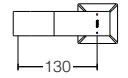

reddot award 2019
winner

TLG08201B
2 Handle Washbasin Faucet
(3 Holes) *2
Size : 120W x 144D x 240H mm