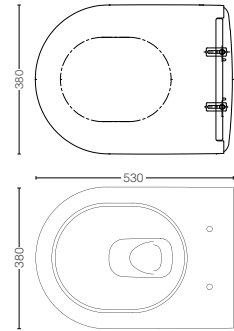

CW822M#NW1 + TCW1211A