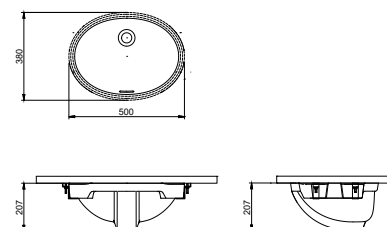

WASHBASIN

LW647CJW/F#W
Semi Recessed Washbasin
Size : 520W x 420D x 157H mm
(1 Tap Hole)

LW647JW/F#W
(3 Tap Hole)

LW533J#W
Semi Recessed Washbasin
Size : 430W x 430D x 175H mm