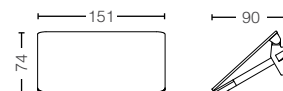

YTT902C
Towel Ring
Size : 211W x 50D x 53H mm