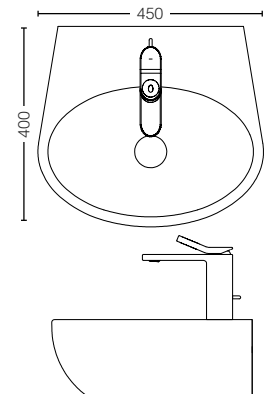

LW811CJW/F#W
Wall Hung Washbasin
Size : 550W x 480D mm