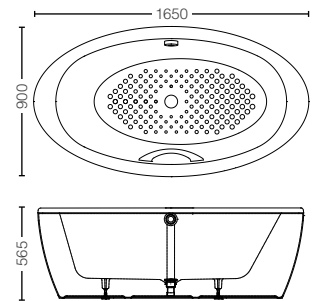

FBY1614HPTE#W

w/ Hand Grip
Enameled Cast Iron
Free Standing Bathtub
Size : 1650W x 900D x 565H mm
Slip-Resistance Surface
Waste Fittings included