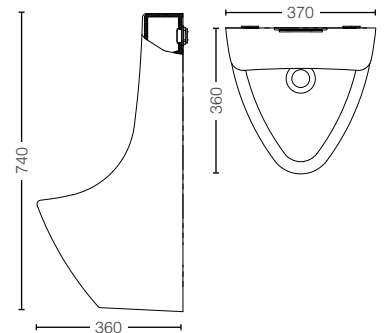

UW350HJT1#W

Wall Hung Urinal (Back Inlet)
Flush Volume : 1.9L(Min) & 5.0L(max)
Capacity
Size : 370W x 360D x 740H mm

T025005
Flexible Hose

T62-16V1
Inlet Spud

TX253U
Wall Flange