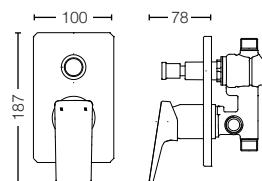

REI-RUFICE

TTLR304
Wall Mounted Single lever
Washbasin Faucet
Size : 200W x 210D x 115H mm

TTLR303F
Washbasin Faucet
Size : 100W x 152H mm

TTLR303FV
Washbasin Faucet Ext
Size : 100W x 278H mm

TTBR305 / TTBB301
Bath & Shower Mixer
Size : 100W x 78D x 187H mm