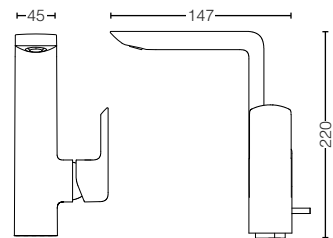

TLG02309B
Single Lever
Washbasin Faucet (Side Handle)
Size : 45W x 147D x 220H mm

NEW **TLN01301B**
Wall Mounted Single Lever
Washbasin Faucet, concealed
Size : 120W x 76D mm