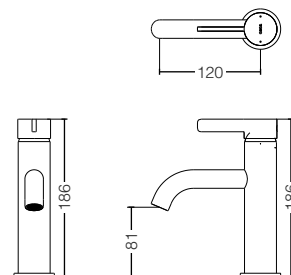

TLG11301B

Single Lever Washbasin Faucet
w/ Pop-Up Waste
Size : 120 D x 186 H mm

reddot winner 2020

TLG11302B

Single Lever Washbasin Faucet
w/o Pop-Up Waste
Size : 120D x 186H mm

reddot winner 2020

TLG11303B