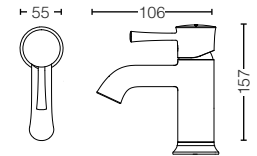

LN SERIES

A modern look with nostalgic charm that invites a time of elegance.

TLS02301B
Single Lever
Washbasin Faucet
w/ Pop-Up Waste
Size : 55W x 106D x 157H mm

TLS02302B
Single Lever
Washbasin Faucet
w/o Pop-Up Waste
Size : 55W x 106D x 157H mm