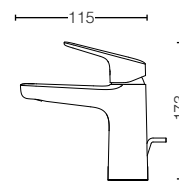

GS SERIES

TLG03301B

Single Lever
Washbasin Faucet
w/ Pop-Up Waste
Size : 55W x 115D x 173H mm

TLG03302B

Single Lever
Washbasin Faucet
w/o Pop-Up Waste
Size : 55W x 115D x 173H mm

TLG03303B

Single Lever
Washbasin Faucet for Semi-tall Vessel
w/ Pop-Up Waste
Size : 55W x 135D x 223H mm