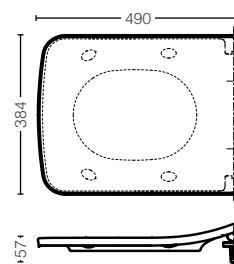

Two piece Toilet Tank with Tank Trim

TC385VS#W

Soft Close Seat & Cover

T53P100

Floor Flange

TOILET SEAT AND COVER

TC402A
Soft closing seat & cover (D Shape)
Size : 440W x 358H mm

TC512AW
Slim Seat and Cover
w/ Soft Close (Square)
Size : 384W x 490D x 57H mm