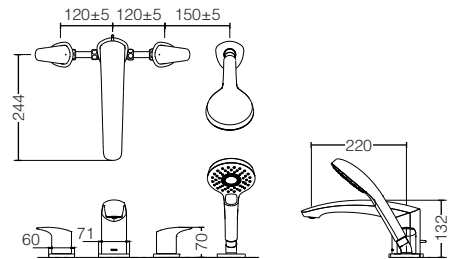

#PRG, #BRG, #PBL, #BBL, #MBL colors will be available from 2023.

*1. Without waste fitting *2. 2 handle heat transfer prevention design *3. Need MINI UNIT (TBN01001) separately *4. Need Installation Base (TBN01105) separately