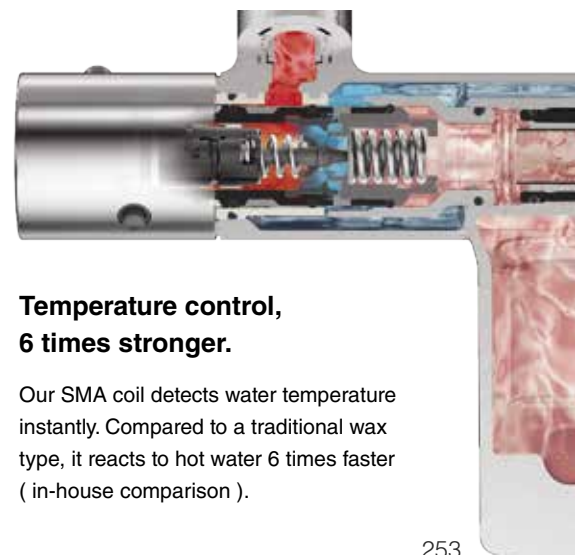

**Temperature control,
6 times stronger.**

Our SMA coil detects water temperature instantly. Compared to a traditional wax type, it reacts to hot water 6 times faster (in-house comparison).