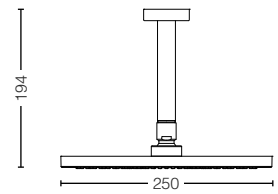

Shower Options

TX488SLZ
Overhead Shower
Fixed Shower Head W/Pipe,
250mm, round
Size : 250 mm dia

TX488STN
Overhead Shower
Fixed Shower Head W/Pipe,
250mm, square
Size : 250mm dia

TX491SLZ
Overhead Shower
Fixed Shower Head W/Pipe,
250mm, round, ceiling type
Size : 250mm dia