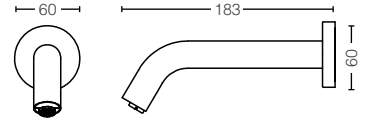

TN78-9V910

AC Operated Controller
(100-240V)
Cold Water
Flow Rate : 1.55L/min