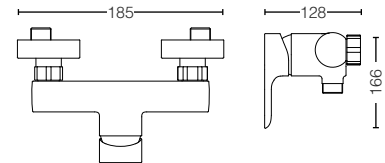

TBS01301B
 Single Lever
 Shower Mixer
 Size : 185W x 128D x 166H mm

TBS01302B
 Single Lever
 Bath & Shower Mixer
 Size : 166W x 141D x 118H mm

TBS01303B
 Single Lever
 Shower Mixer w/ Valve
 Size : 135W x 54D x 114H mm