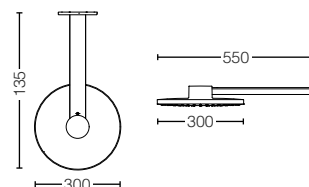

TBW01005A

2 Mode Fixed Shower Head (Wall Type)
Size : 300W x 550D x 135H mm