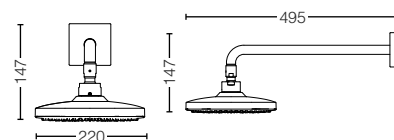

TBW02003A

1 Mode Fixed Shower Head (Wall Type)
Size : 220W x 495D x 147H mm