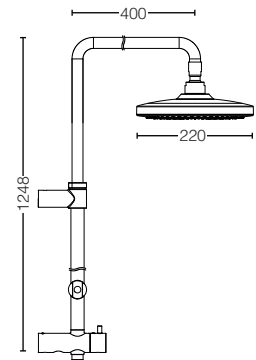

SHOWER PRODUCTS

TBW01002A
Shower Column
w/ 2 Mode Fixed Shower Head (Round)
w/ o Hand Shower
Size : 155 Dia mm