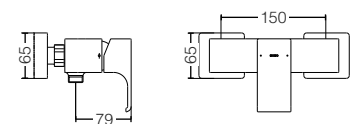

reddot award 2019
winner

TLG08201B
2 Handle Washbasin Faucet
(3 Holes) *2
Size : 120W x 144D x 240H mm