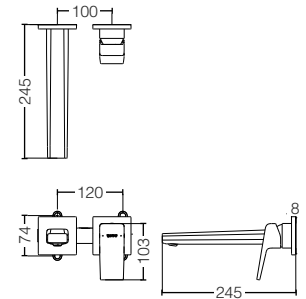

TLG10201B
2 Handle Washbasin Faucet
(3 Holes) *2
Size : 200W x 158D x 130H mm