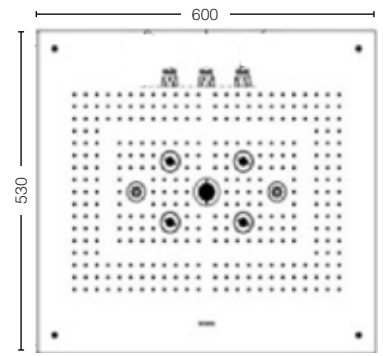

TBV02105B
3-Way Diverter with Stop Valve (2 nos)
Size : 135W x 135H mm