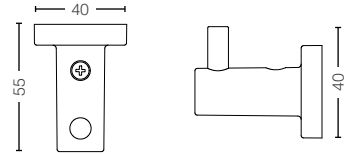

YH408RC
Paper Holder
Size : 165W x 55D x 83H mm

ACCESSORIES / OTHERS

YTT408C
Towel Ring
Size : 229W x 55D x 99H mm

YRH408C
Robe Hook
Size : 40W x 55D x 40H mm

YTS408BC
Towel Shelf
Size : 560W x 200D x 90H mm