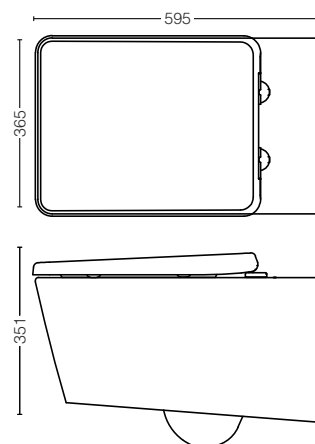

TCW10S

Duroplast ECOWASHER
*Bidet Function for TOJA
Size : 380W x 533D x 105H