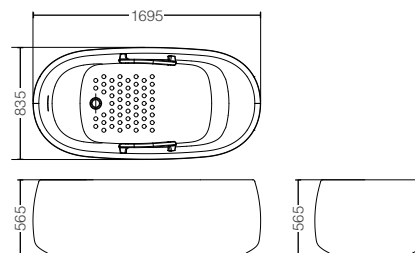

BATHTUB GALALATO

PJY1724PWE#GW (Gloss White)
PJY1724PWE#MW (Matte White)
W/o Hand Grip
FreeStanding Bathtub
Size: 1700W x 800D x 565H mm
Waste Fitting included

PJY1734PWE#GW (Gloss White)
PJY1734PWE#MW (Matte White)
W/o Hand grip
Freestanding Bathtub
Size: 1700W x 855D x 640H mm
Waste Fitting included