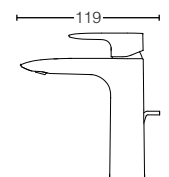

reddot award 2018
winner

TLG04304B

Single Lever Washbasin Faucet
for Semi-tall Vessel w/ Pop-Up Waste
Size : 45W x 119D x 209H mm

reddot award 2018
winner

TLG04306B

Single Lever Washbasin Faucet
for Semi-tall Vessel w/o Pop-Up Waste
Size : 45W x 119D x 209H mm