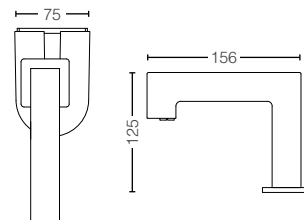

TN78-9V910

AC Operated Controller
(100-240V)
Cold Water
Flow Rate : 1.5L/min