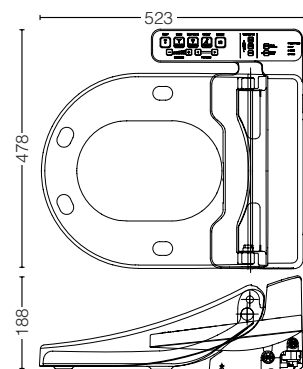

TCF403EA#NW1

WASHLET
 Bowl Shape : Square
 Size : 392W x 582D x 134H mm

CW512YR#W
 Matching Toilet

TCF4731A#NW1

WASHLET
 Bowl Shape : Elongated
 Size : 389W x 529D x 129H mm

CW822NJWS#W, CW822M#NW1,
C636CDE#XW, CW920K#XWH,
CW192K#XWH
 Matching Toilet

TCF6631A#NW1

WASHLET
 Bowl Shape : Elongated
 Size : 478W x 531D x 188H mm

TCF6632A#NW1

WASHLET
 Bowl Shape : D-Shape
 Size : 478W x 523D x 188H mm

	Model Number	TCF804C2Z#NW1	TCF802C2Z#NW1	TCF795C2Z#NW1	TCF797C2Z#NW1	TCF4911Z#NW1
	Design					
CLEANSING	Rear Cleansing	•	•	•	•	•
	Soft Rear Cleansing	•	•	•	•	•
	Front Cleansing	•	•	•	•	•
	Wide Front Cleansing	—	—	—	—	•
	Oscillating (Move) Cleansing	•	•	•	•	•
	Pulsating Cleansing	•	•	•	•	•
	Nozzle Position Adjustment	•	•	•	•	•
COMFORT	Auto Lid Opening and Closing	•	•	—	—	•
	Soft Close Seat and Lid	•	•	•	•	•
	Deodorizer	•	•	•	•	•
	Dryer	•	•	—	—	•
	Heated Seat	•	•	•	•	•
	Soft Light	•	•	—	—	•
	Remote Control	•	•	•	•	•
HYGIENE	Sanitizing (EWATER+)	•	•	•	•	•
	Removable Lid	•	•	•	•	•
	One-touch Removal of Main Unit	•	•	•	•	•
	Nozzle Cleaning Button	•	•	•	•	•
	Self-Cleaning Wand	•	•	•	•	•
ENERGY-SAVING	Timer Energy Saver	•	•	•	•	•
	Auto Energy Saver	•	•	•	•	•