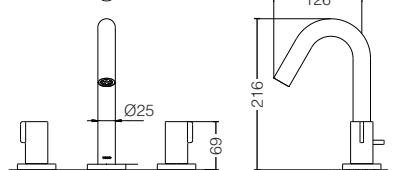

TLG11307B

Wall Mounted Washbasin Faucet
(Short Spout) *1
Size : 120W x 185D x 103H mm

TLG11308B

Wall Mounted Washbasin Faucet
(Long Spout) *1
Size : 120W x 236D x 103H mm

TLG11201B

2 Handle Washbasin Faucet
(3 Holes) *2
Size : 200W x 126D x 216H mm