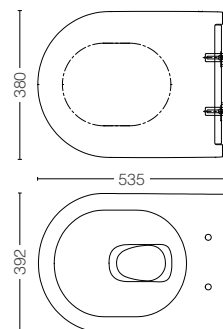

ECOWASHER COMBINATIONS

CW580M#NW1 + TCW08S \ TCW07S