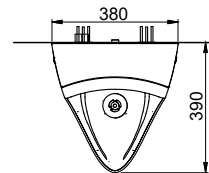

USWN902AE

Wall Hung Urinal
W/Built-in Sensor (AC Type)
Water Pressure : 0.07MPa ~ 0.75MPa
Flush Volume : 0.50L
Power Rating : 220~240V, 50/60Hz
Size : 380W x 390D x 660H mm