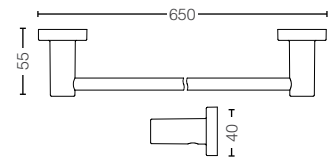

ACCESSORIES / OTHERS

YTT408C
Towel Ring
Size : 229W x 55D x 99H mm

YRH408C
Robe Hook
Size : 40W x 55D x 40H mm

YTS408BC
Towel Shelf
Size : 560W x 200D x 90H mm

YT408S4RC
Towel Bar (400 mm)
Size : 440W x 55D x 40H mm

YT408S6RC
Towel Bar (600 mm)
Size : 650W x 55D x 40H mm