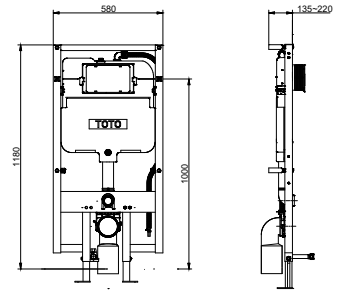

PUBLIC

CONCEALED TANK & FLUSH PANEL