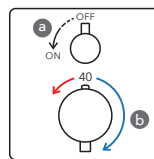

or

- a On / Off Switch (Constant Flow)
- b Temp. Control