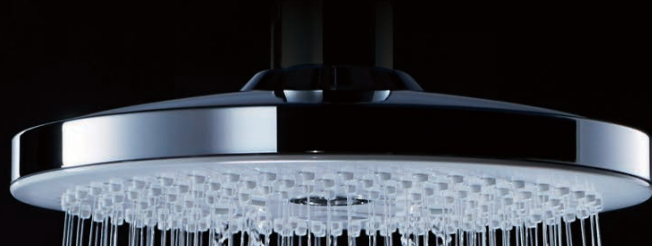

**Let no heat escape. Be warmer.**

Smooth water release means less heat loss. The water cloaks your body, quickly warming it. This feature is now available not only in conventional overhead showers, but hand showers too.