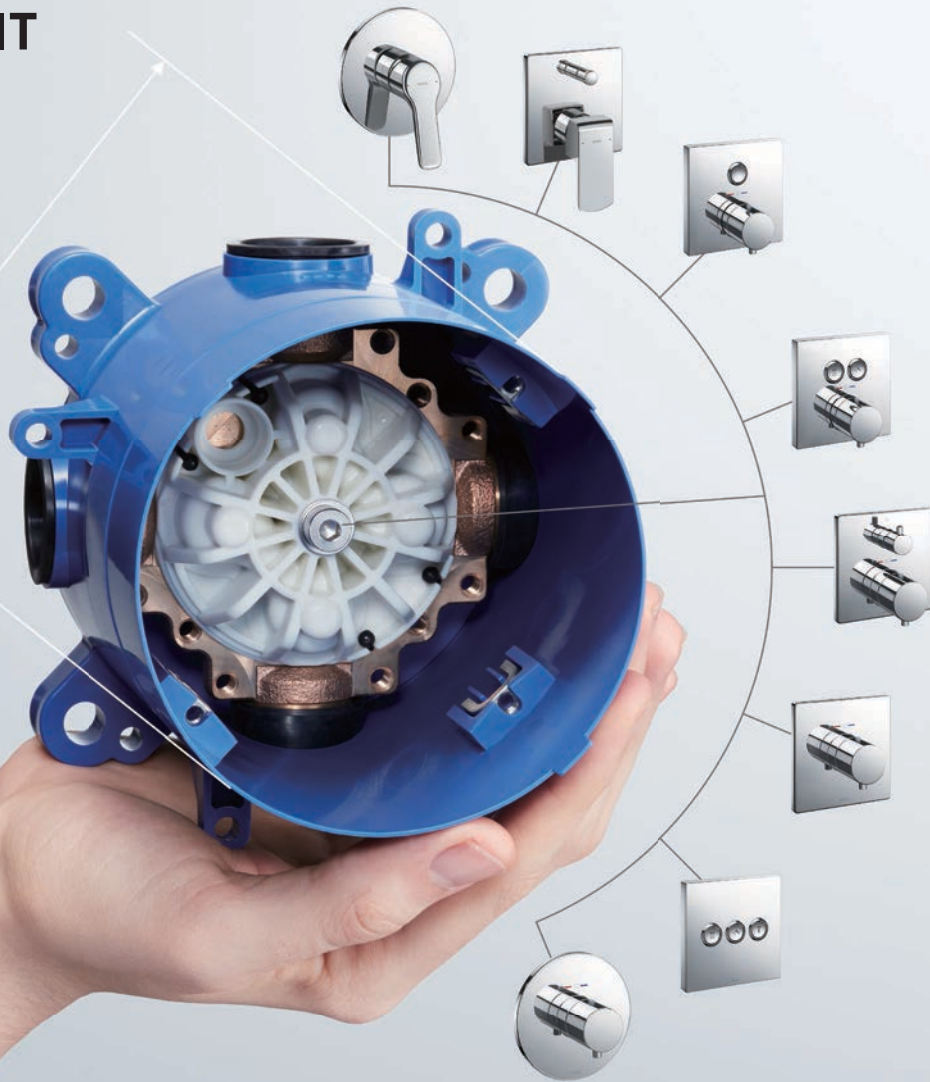

MINI UNIT

Ø112mm

mass
710g