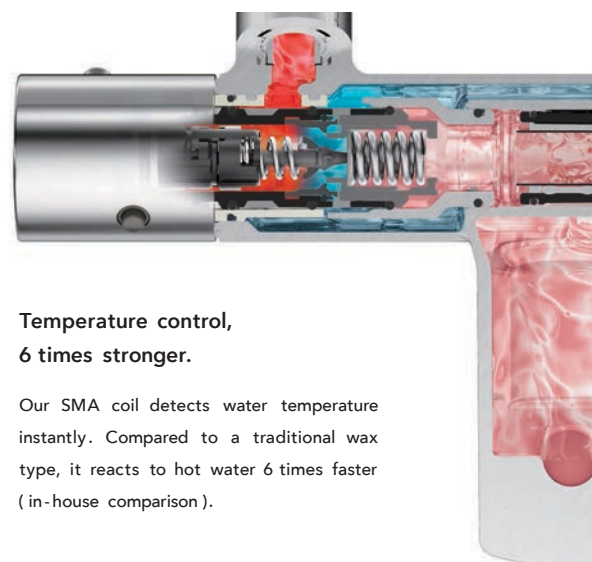

Temperature control, 6 times stronger.

Our SMA coil detects water temperature instantly. Compared to a traditional wax type, it reacts to hot water 6 times faster (in-house comparison).