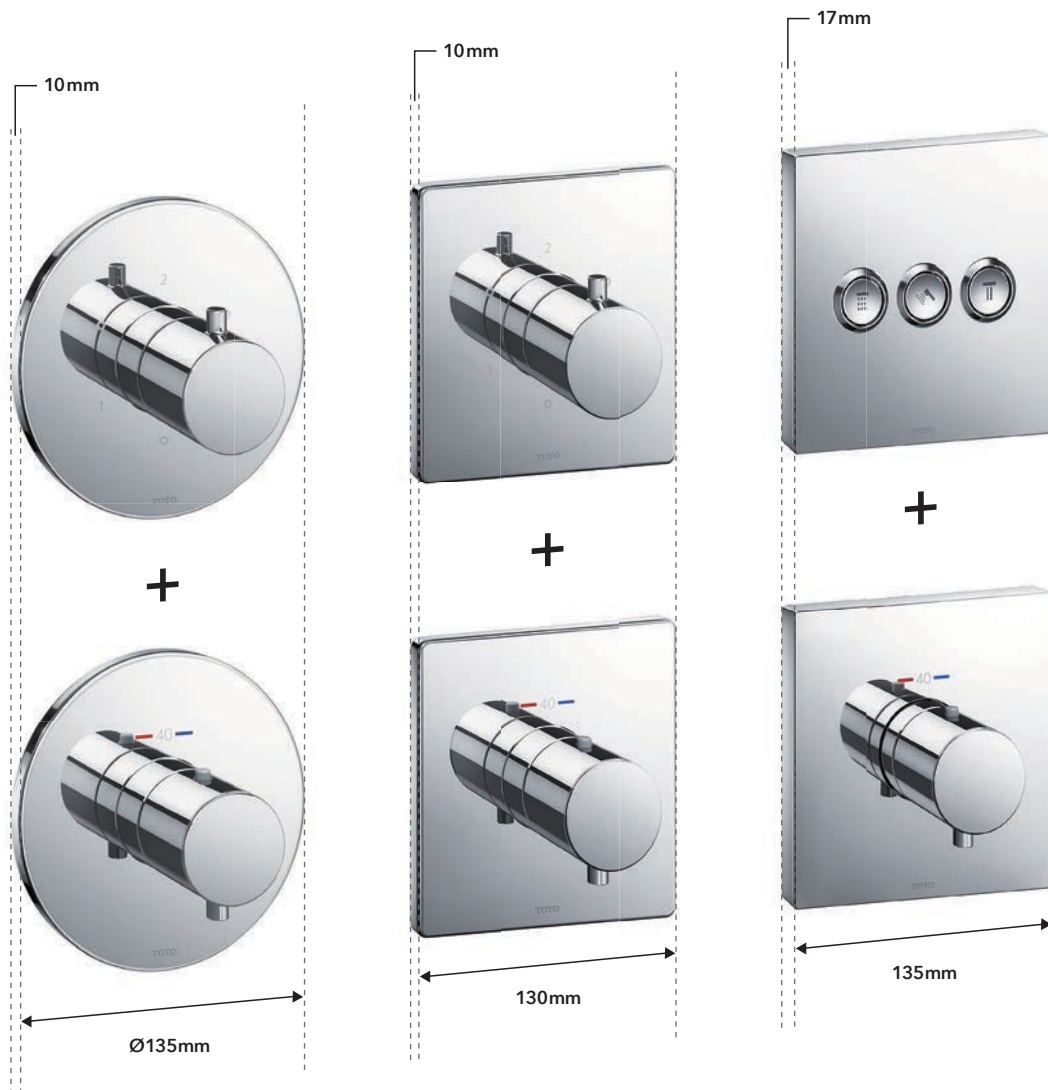

**Industry-leading miniaturization.
Beauty in balance.**

We shrunk the unit to one of the industry's smallest. The trims are also some of the most compact. In addition, our progress towards uniform sizes mean units can be used simultaneously to create a beautiful space. We also strived to make the trim as thin as possible. A bathroom of unity and style can be yours.