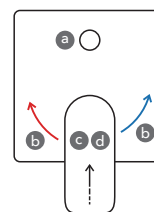

Single Lever Mixer

With Diverter

- a Lever Pull/push(Divert)
- b Temp. Control
- c Lever Up/down(On/Off)
- d Flow Rate Control