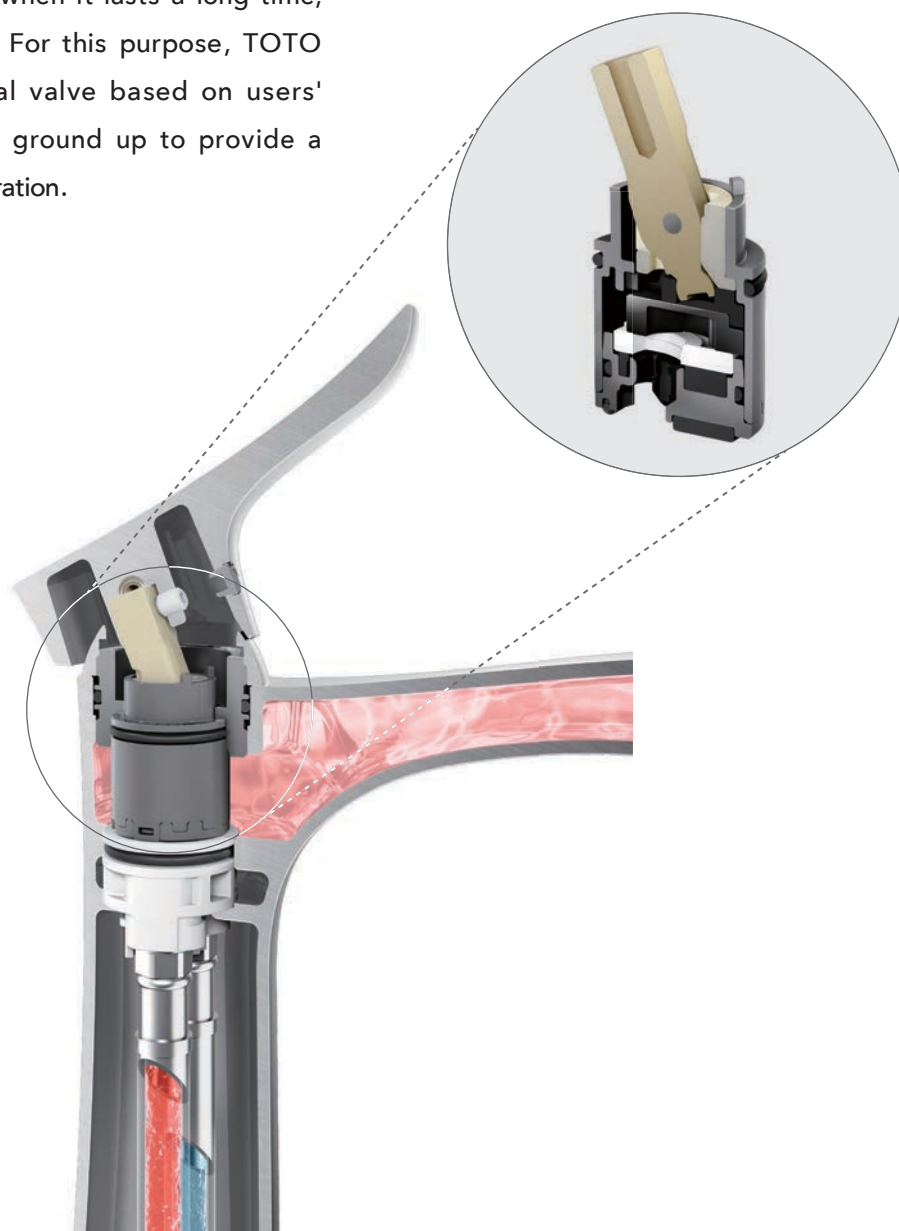

## COMFORT GLIDE

### Precise flow control, exclusive to TOTO.

Our exclusive technology means new functionality. We took the core component of the valve, the ceramic disc, and customized its shape for ease of use. Compared to conventional faucets, it's easier to control water flow when just a little is required, such as when you are washing a contact lens. Because you can achieve the right amount of water flow instantly, it helps conserve water. \*Adjustable flow functionality is not available on side-handle models.