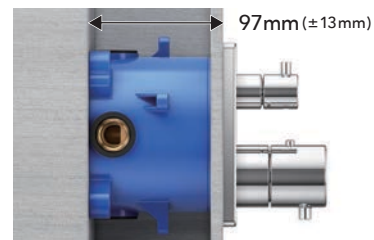

Easier to install. Less load on the frame.

A high degree of flexibility when installing the MINI UNIT is one of its most attractive features. We were able to achieve one of the industry's smallest and lightest bodies for the concealed system. It puts only a minimal load on the architectural frames and has improved manageability during installation. In order to conceal the unit, the wall only needs to be 97mm, and the system is able to absorb installation errors of $\pm 13\text{mm}$.