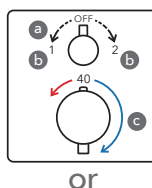

TOTO showers. Besides water flow and design, you can choose the number of outlets as well. From something simple to highly decorated, options are available based on your lifestyle and style preference.

2 OUTLET

Thermostat Mixer

With 2 Outlet Diverter Handle Type

- a Flow Rate Control
- b Divert
- c Temp. Control