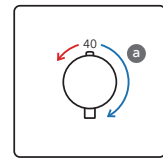

### Thermostat Mixer

With Diverter and Volume Control

- a** Flow Rate Control
- b** Divert
- c** Off

or

+

Only Temp. Control

- a** Temp. Control

- a** On / Off Switch (Constant Flow)