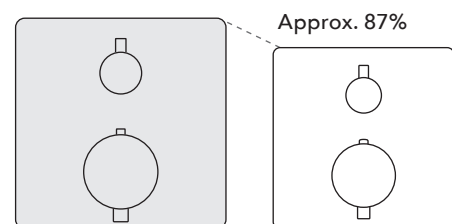

**Industry-leading miniaturization.
Beauty in balance.**

We shrunk the unit to one of the industry's smallest. The trims are also some of the most compact. In addition, our progress towards uniform sizes mean units can be used simultaneously to create a beautiful space. We also strived to make the trim as thin as possible. A bathroom of unity and style can be yours.