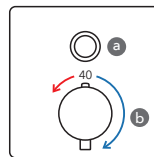

### Thermostat Mixer

With Volume Control

- a Flow Rate Control
- b Temp. Control

or

- a On / Off Switch (Constant Flow)
- b Temp. Control