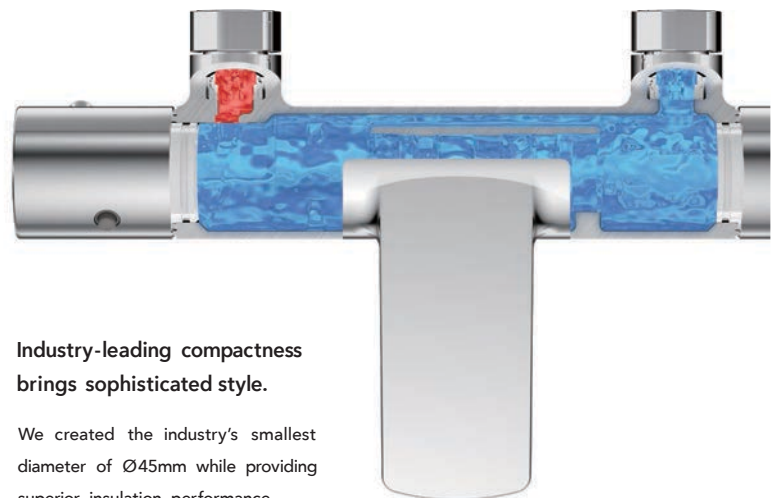

## HEAT PROTECT

**Prevents getting too hot and is beautifully shaped for a more pleasant daily bath time.**

When you use hot water, the surface of the faucet also gets hot. TOTO's solution is a unique innovation in design. By covering the path of the hot water with a layer of cold, HEAT PROTECT is able to prevent burns when accidentally touching the fixtures.