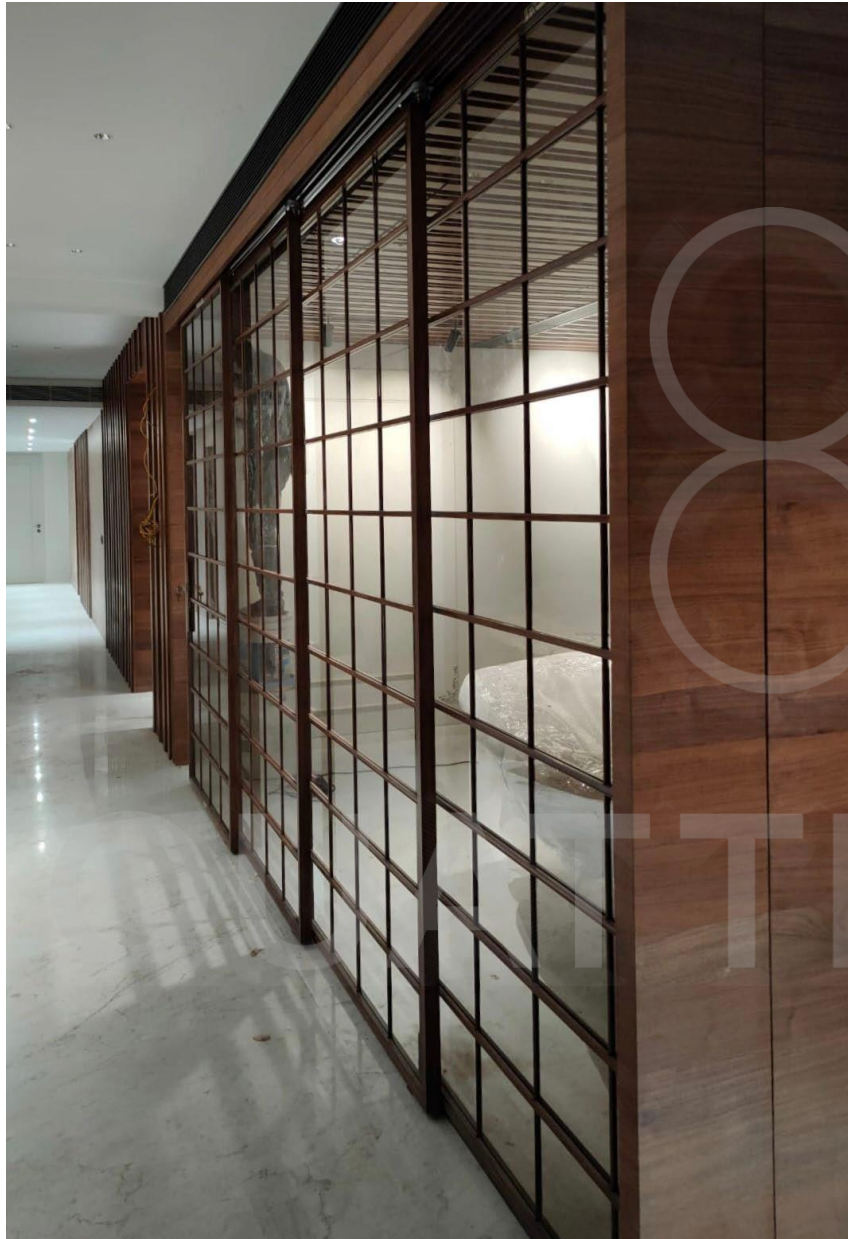

SWING DOOR + ZERO FRAME WITH CLEAR GLASS

SWING DOOR + ZERO FRAME WITH FLUTTED GLASS

PRIVATE RESIDENCE, AHMEDABAD

SLIDING -FOLDING PARTITION SYSTEM FOR  
POOJA ROOM WITH GRID PATTERN

SHOJI

PRIVATE RESIDENCE, AHMEDABAD