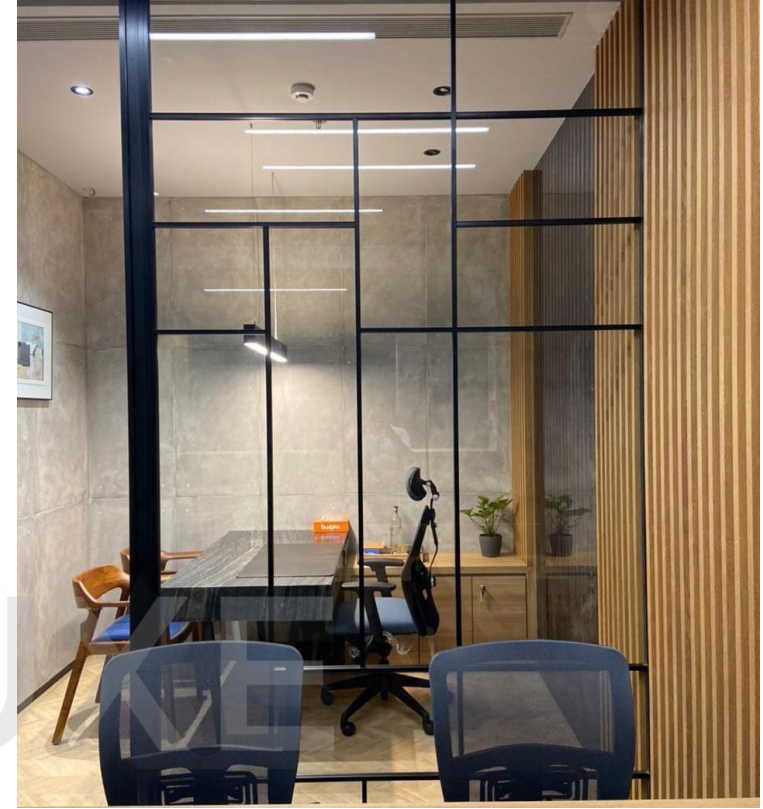

OFFICE IN MUMBAI

SHOJI PARTITION SYSTEM WITH TELESCOPING SLIDING, SWING DOORS AND FIXED PARTITION