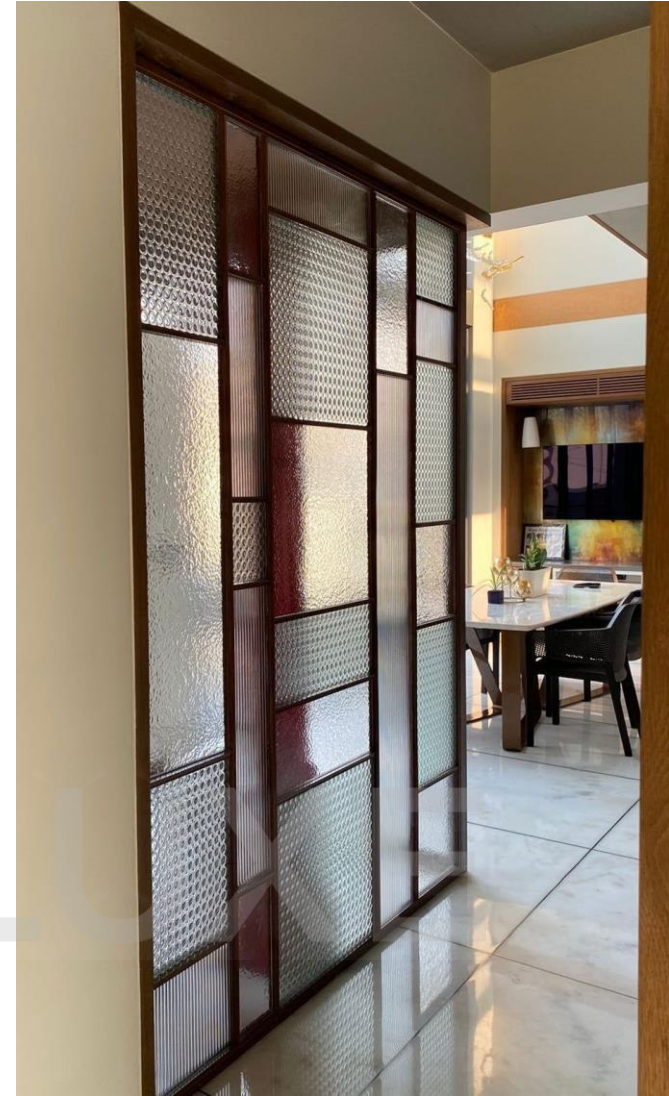

OFFICE IN MUMBAI

SHOJI PARTITION SYSTEM WITH TELESCOPING SLIDING, SWING DOORS AND FIXED PARTITION

PRIVATE RESIDENCE, AHMEDABAD

FIXED GLASS PARTITION WITH GRIDS

FIXED GLASS PARTITION WITH GRIDS

GLASS PARTITION WITH TACTILE  
TEXTURED GLASS, FLUTTED GLASS AND  
MATTE-MATTE TEXTURED GLASS FOR  
POOJA ROOM