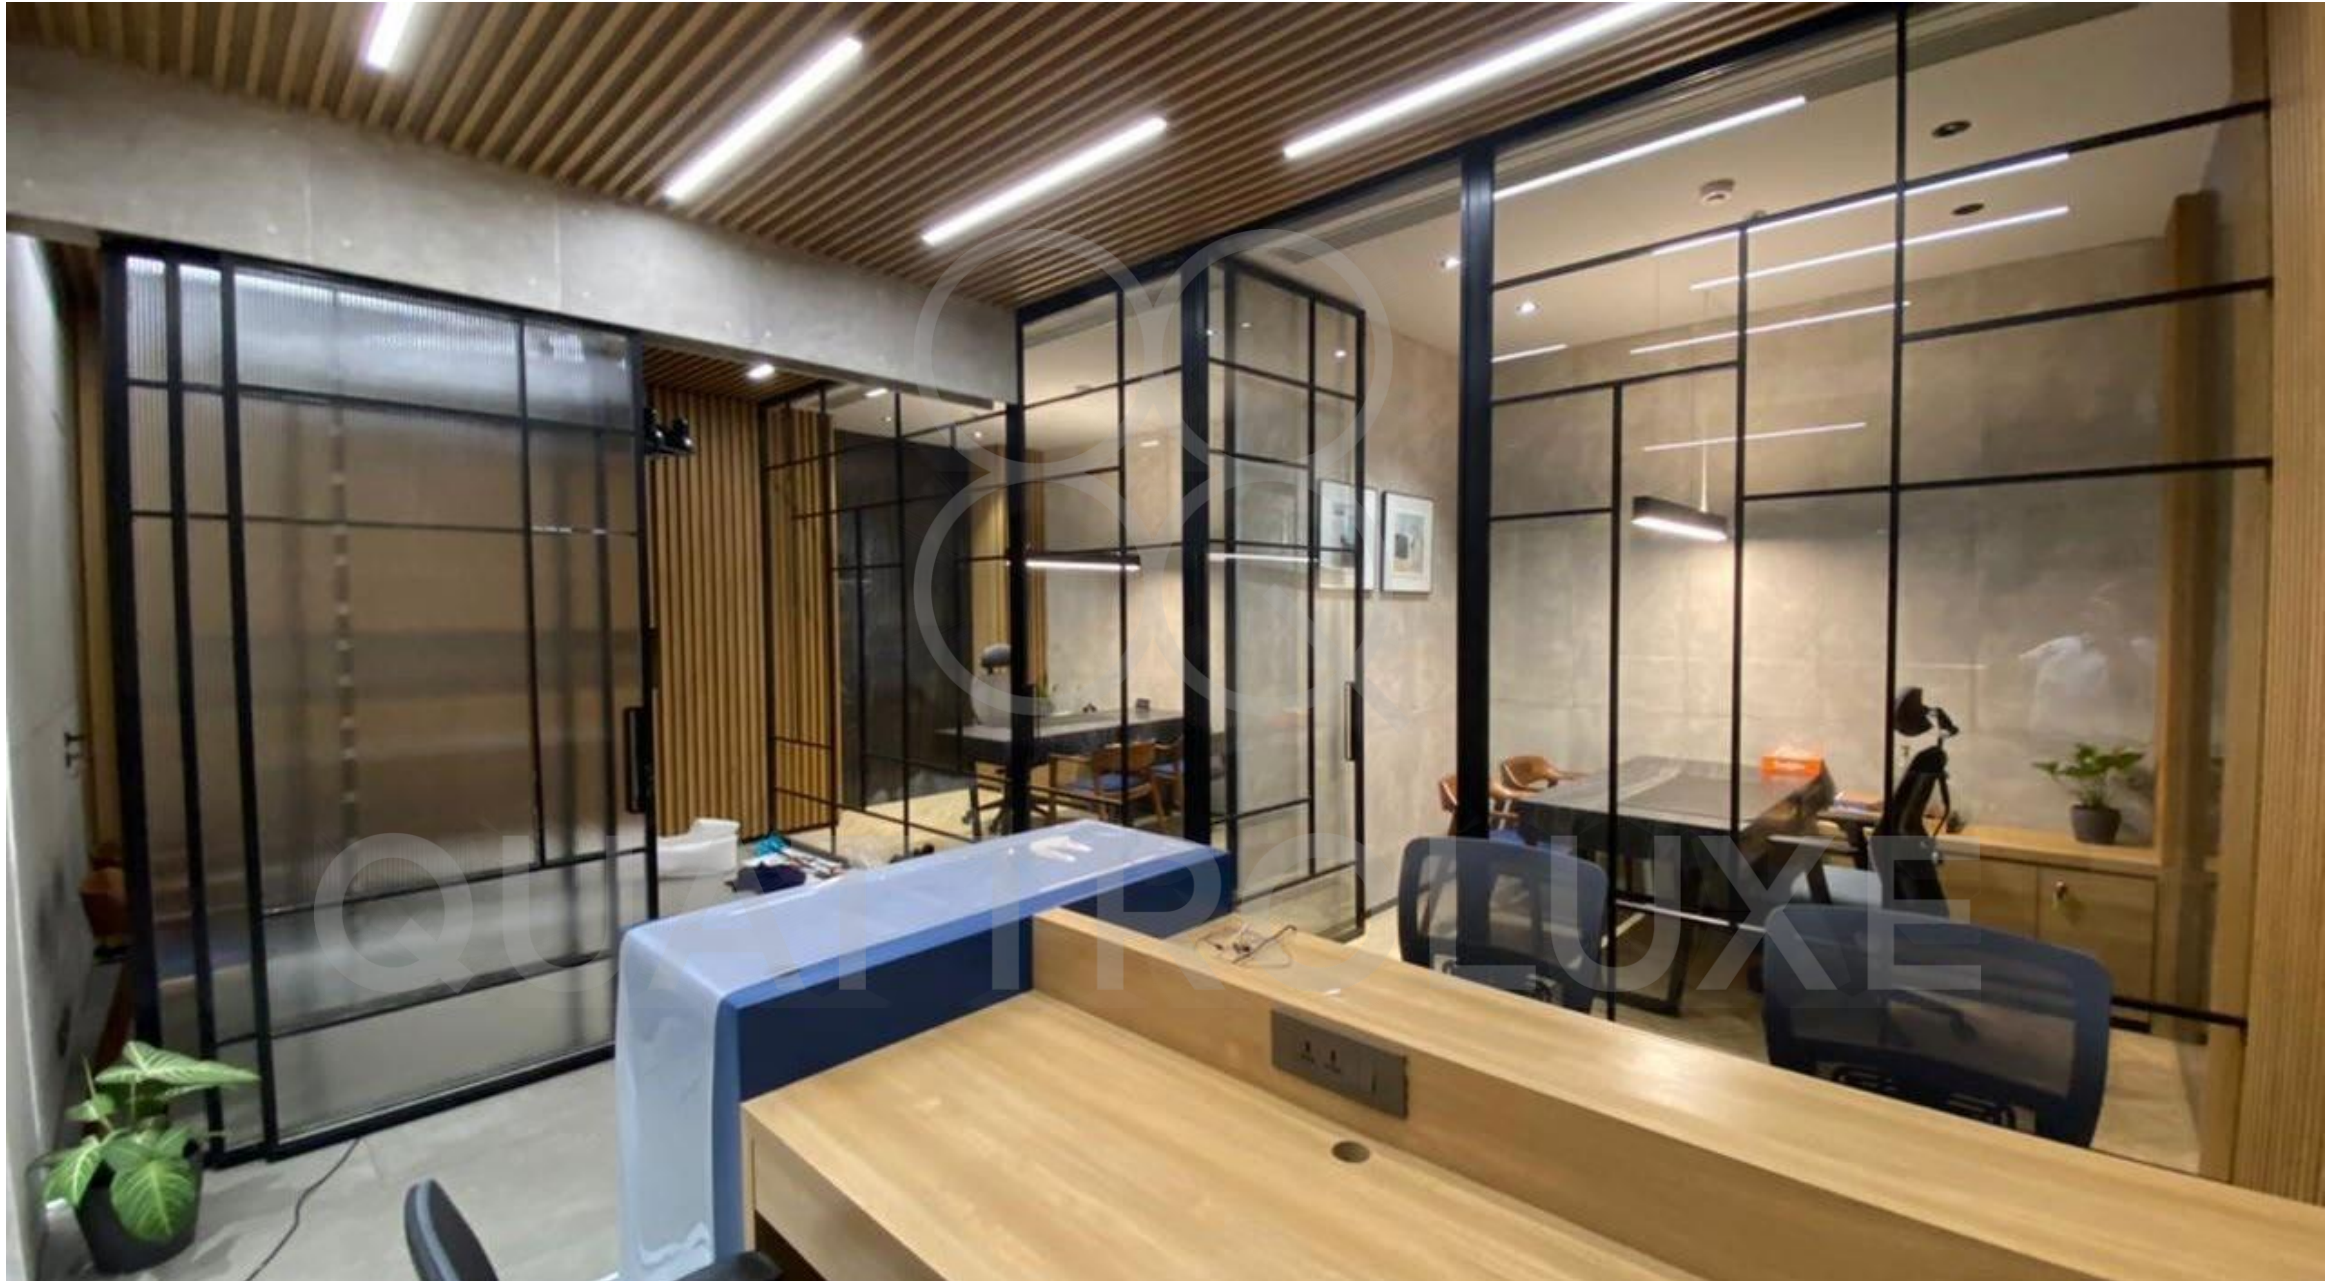

SHOJI  
ARCHIVES

2021

SHOJI –THE JAPANESE STYLE PARTITION SYSTEM AT ZEN GARDEN, AHMEDABAD.

OUR SYNCHRO PARTITION SYSTEM WITH GRIDS BI-PARTS IN THE MIDDLE PROVIDING AN EXTRA WIDE OPENING AT THE ENTRANCE WITH FLORAL PATTERN DIGITALLY PRINTED ON GLASS

PRIVATE RESIDENCE, MUMBAI

HIGH CEILING SWING DOOR WITH GRIDS GIVING THE PERCEPTION OF A TALLER AND MORE EXPANSIVE SPACE

SUB-DIVIDING SPACE WITH OUR SLIDING PARTITION IN ONE OF OUR GRID SERIES.

SHOJI PARTITION SYSTEM WITH TELESCOPING SLIDING, SWING DOORS AND FIXED PARTITION