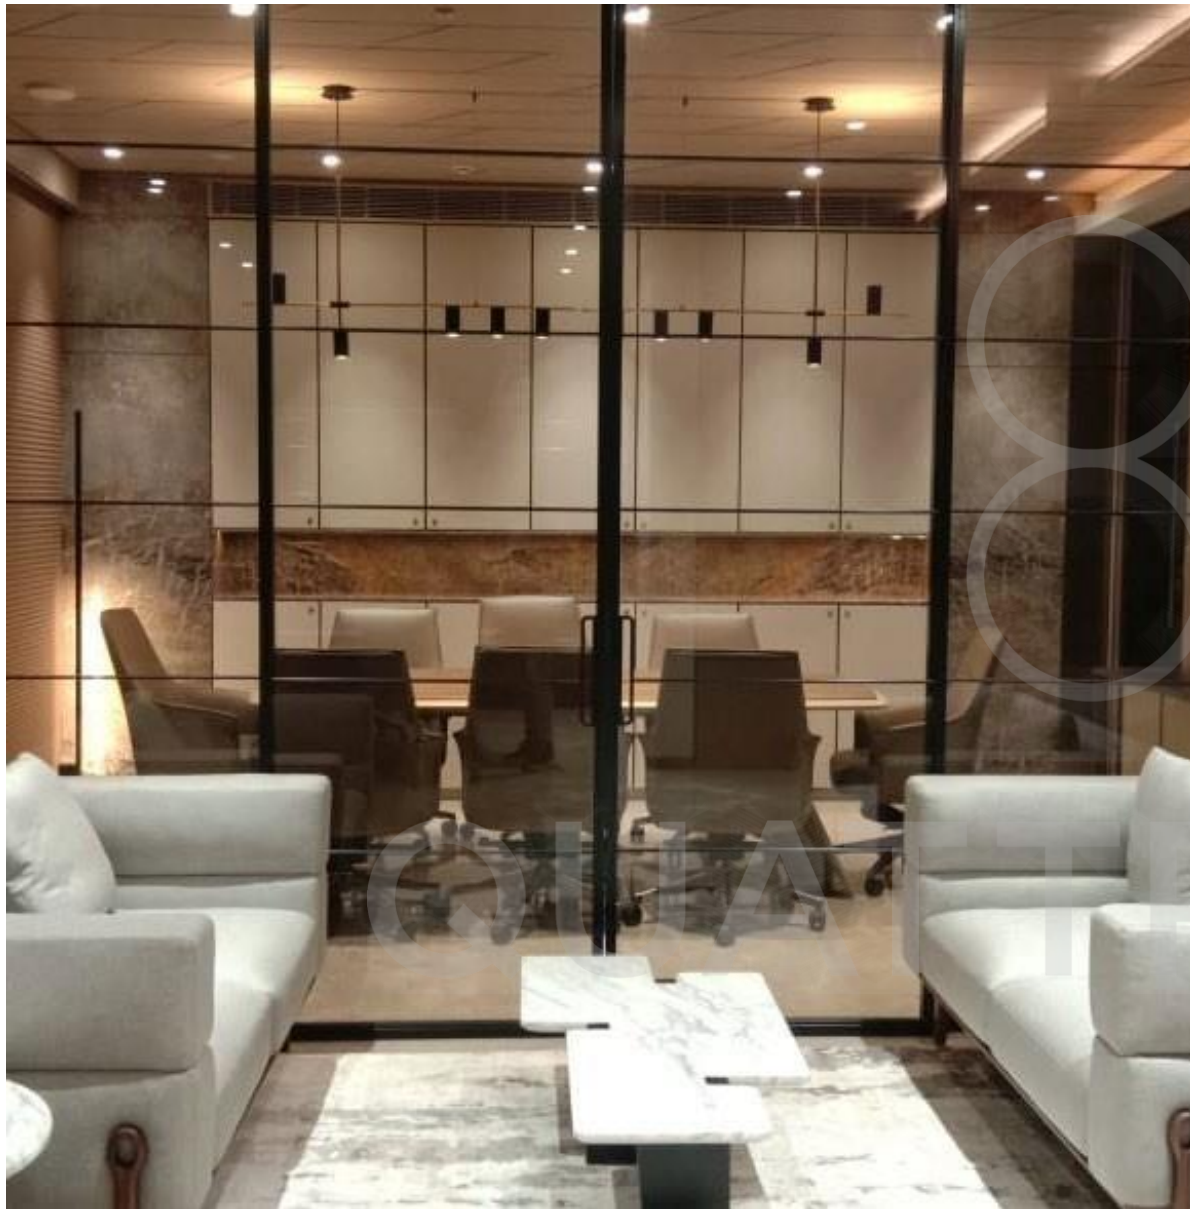

OFFICE + SHOWROOM IN SURAT

SHOJI PARTITION SYSTEM WITH GRIDS - FIXED PARTITION AND SWING DOORS AT THE SHOWROOM AND OFFICE ENTRANCE

SHOJI PARTITION SYSTEM WITH GRIDS - FIXED PARTITION AND SWING DOORS

SHOJI PARTITION SYSTEM WITH GRIDS – SYNCHRO SLIDING PARTITION