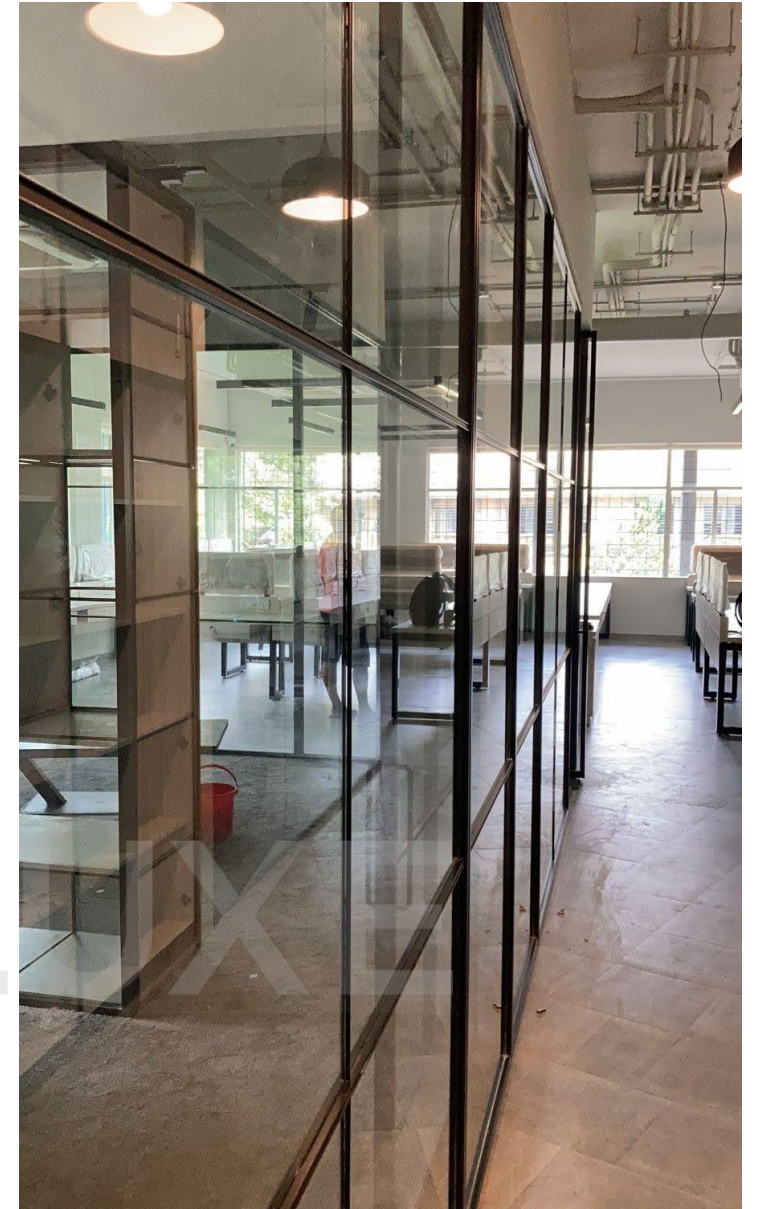

OFFICE IN MUMBAI

SHOJI PARTITION SYSTEM WITH TELESCOPING SLIDING, SWING DOORS AND FIXED PARTITION

PRIVATE RESIDENCE, AHMEDABAD

FIXED GLASS PARTITION WITH GRIDS

FIXED GLASS PARTITION WITH GRIDS

GLASS PARTITION WITH TACTILE  
TEXTURED GLASS, FLUTTED GLASS AND  
MATTE-MATTE TEXTURED GLASS FOR  
POOJA ROOM

OFFICE + SHOWROOM IN SURAT

SHOJI PARTITION SYSTEM WITH GRIDS - FIXED PARTITION AND SWING DOORS AT THE SHOWROOM AND OFFICE ENTRANCE

SHOJI PARTITION SYSTEM WITH GRIDS - FIXED PARTITION AND SWING DOORS

SHOJI PARTITION SYSTEM WITH GRIDS – SYNCHRO SLIDING PARTITION