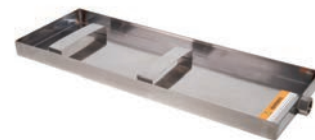

Condensation Pan

Add a premier product to protect against potential water leaks. Just locate the MrSteam Condensation Pan on a solid surface and place the steam generator inside the condensation pan.