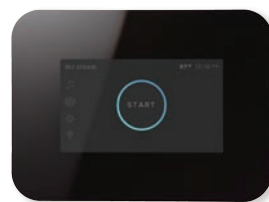

iSteam³ Control

INTUITIVELY DESIGNED FOR TOTAL CONTROL

Immerse yourself in a whole-body wellness experience tailored specifically for your needs. The intuitively designed iSteam3 allows you to take control of every single detail in your steam shower. This award-winning control enables multiple users to program personal settings with just a touch — including temperature, time and language preference. Elevate your steam experience even further by adding chromatic lighting, aromatic infusers and music made to soothe or inspire, all controlled by the iSteam3. This sophisticated control sits nearly flush in the shower wall for a slim mount. The iSteam3 comes standard with the Aroma Glass® SteamHead with an optional upgrade to the Linear SteamHead.

Works with all MrSteam controls when SteamLinx® is installed.

Black Fascia