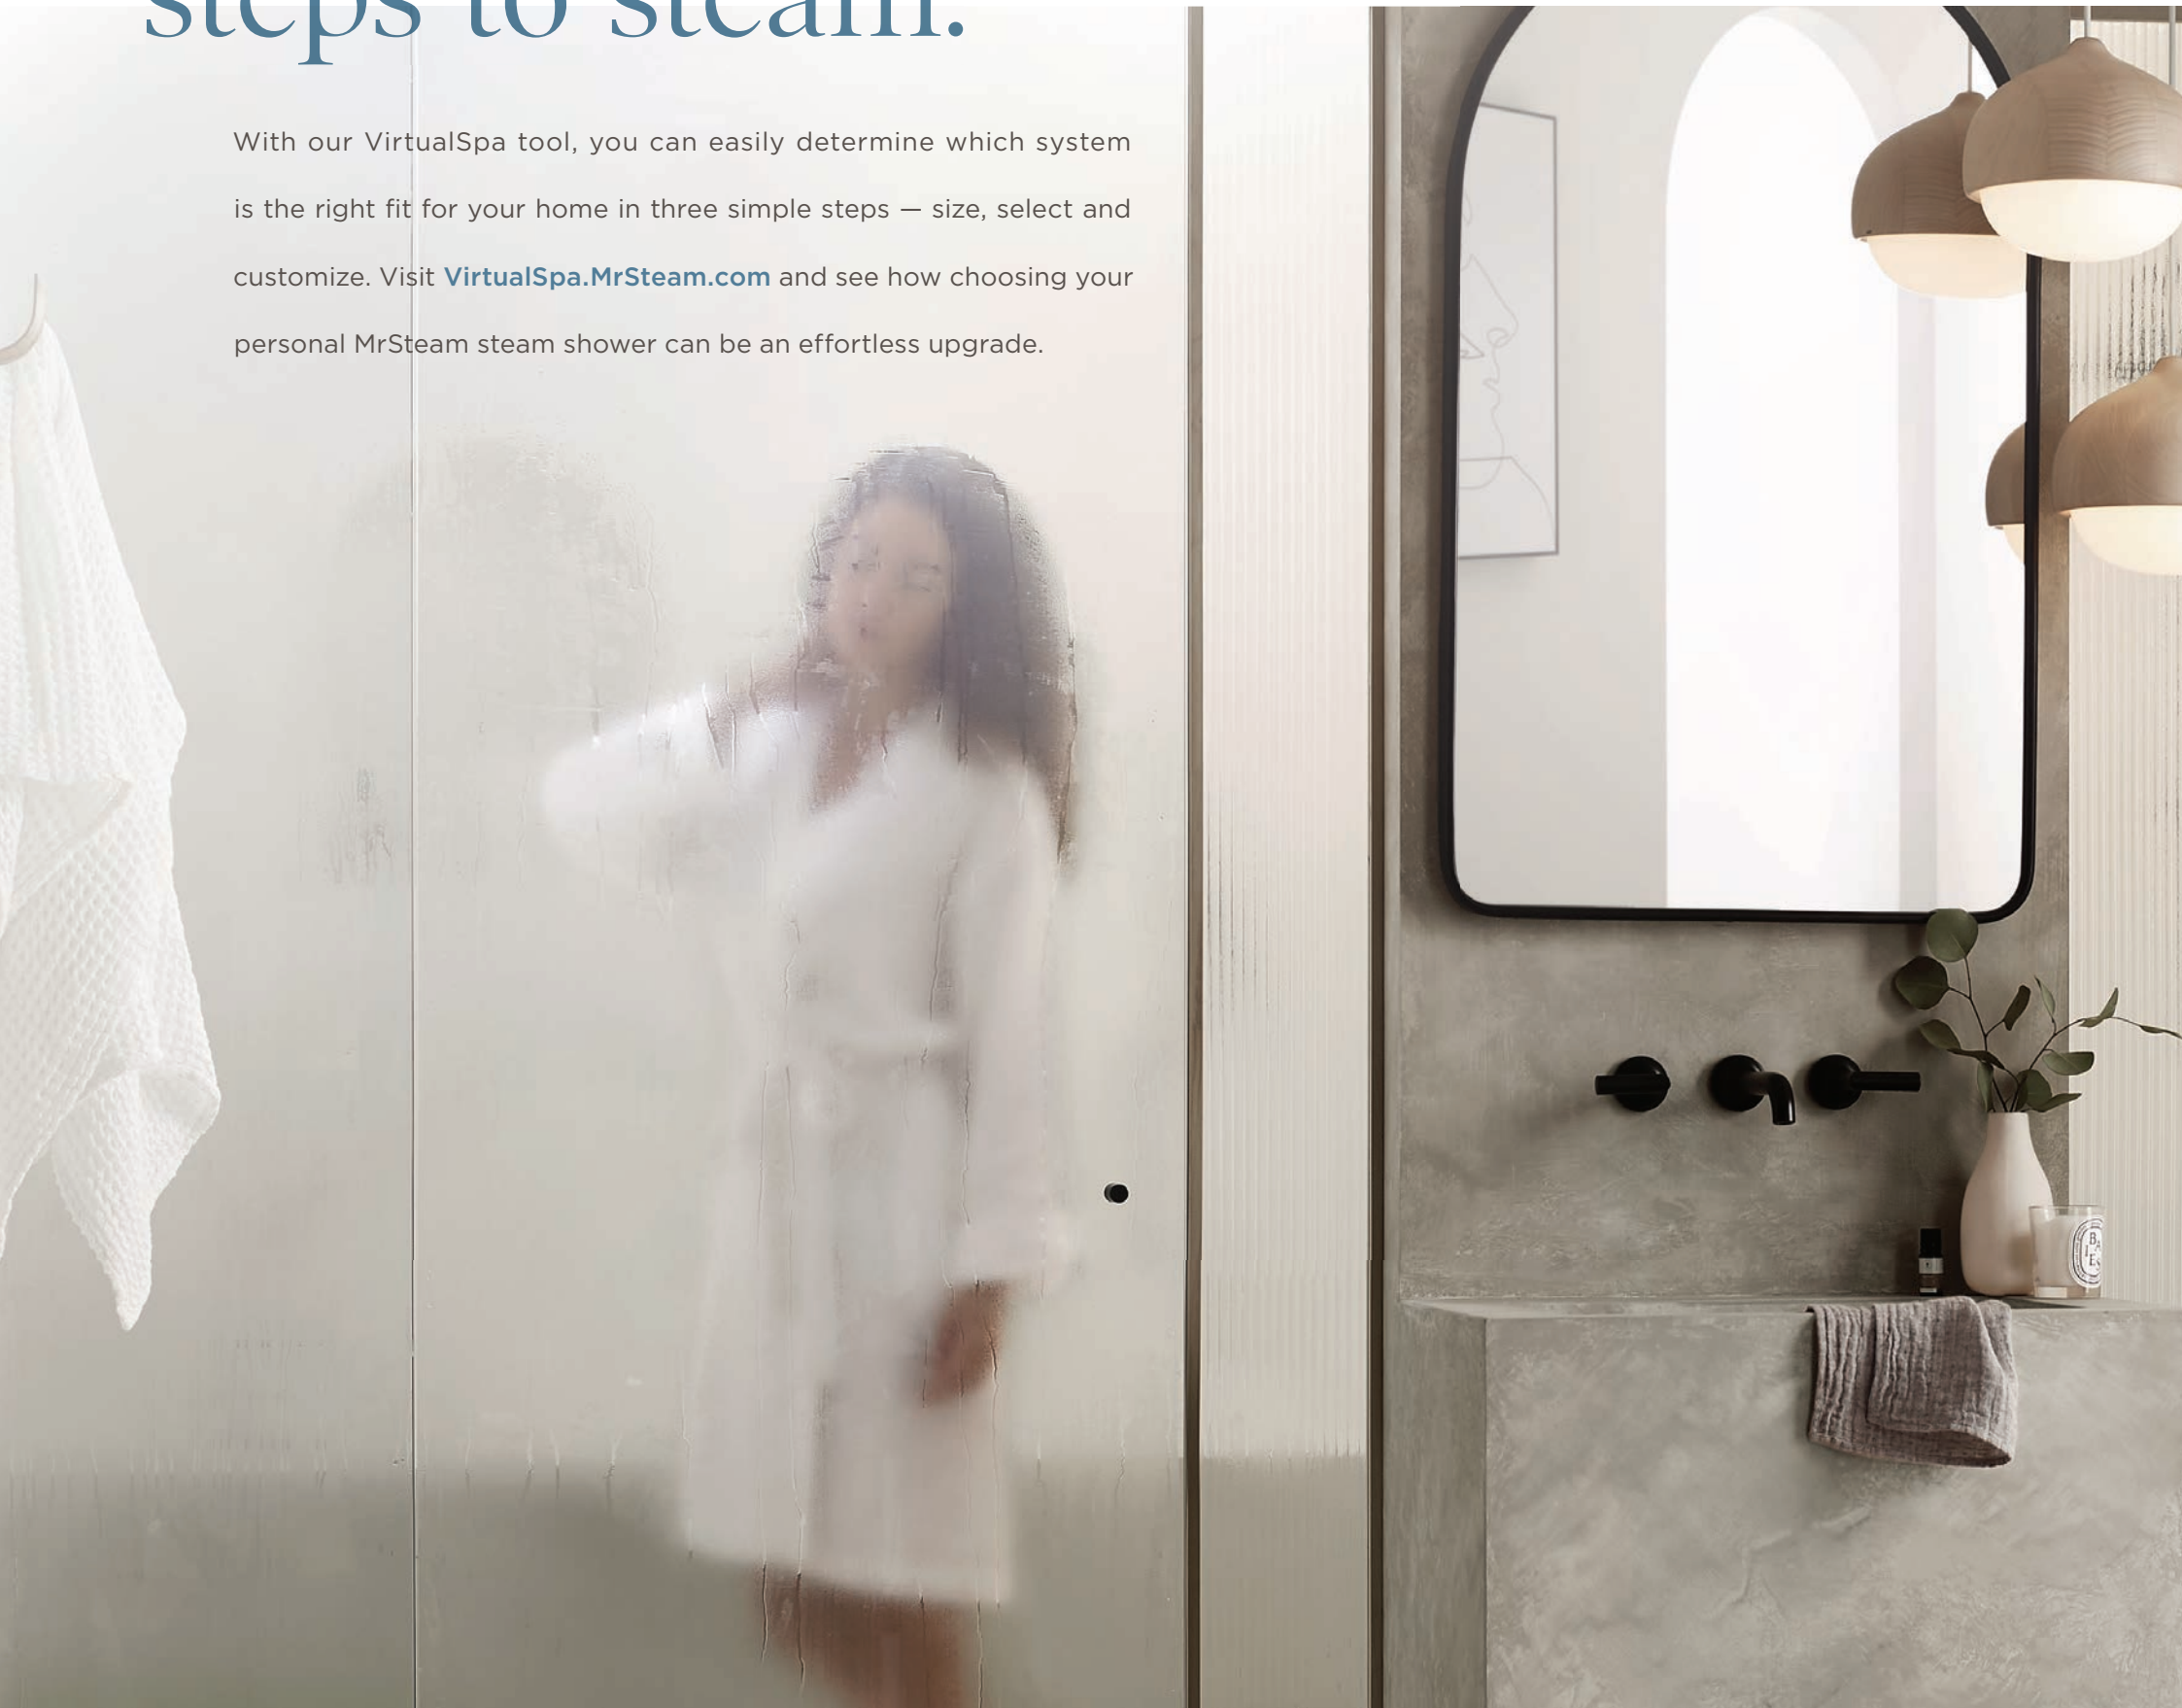

Three simple steps to steam.

With our VirtualSpa tool, you can easily determine which system is the right fit for your home in three simple steps — size, select and customize. Visit VirtualSpa.MrSteam.com and see how choosing your personal MrSteam steam shower can be an effortless upgrade.

1 SIZE YOUR STEAM GENERATOR

To ensure you have the right amount of steam for your steam shower experience, our online tool will help determine the generator size needed for your unique space.

2 SELECT YOUR STEAM ROOM CONTROL

Easy to install and intuitive to use, MrSteam controls allow you to tailor each steam bath. Controls may be selected à la carte or as part of a complete package for an even more simplified shopping experience.

3 CUSTOMIZE WITH THERAPIES AND ACCESSORIES

From scent to color to sound, our range of therapies activates the senses for a transformative steam showering experience from start to finish.

VirtualSpa.MrSteam.com