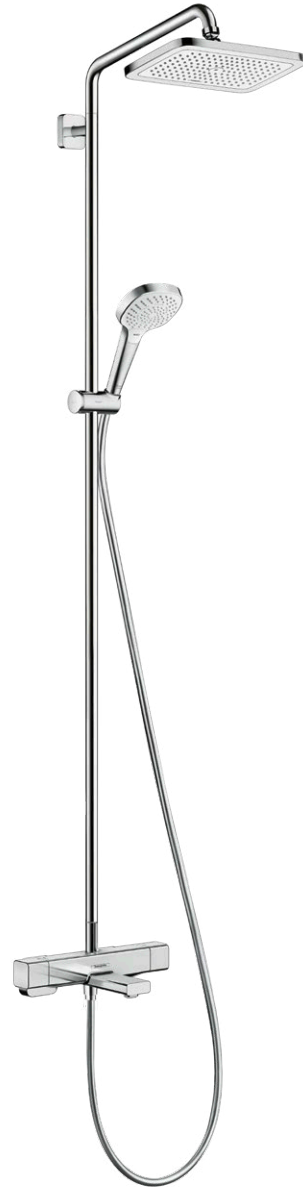

Croma[®] E

NEW

Croma E

Overhead shower 280 1jet
 # 26257, -000 18.3 l/min
 # 26258, -000 EcoSmart 9 l/min

NEW

NEW

Croma E

Showerpipe 280 1jet with thermostat
 Swivel shower arm