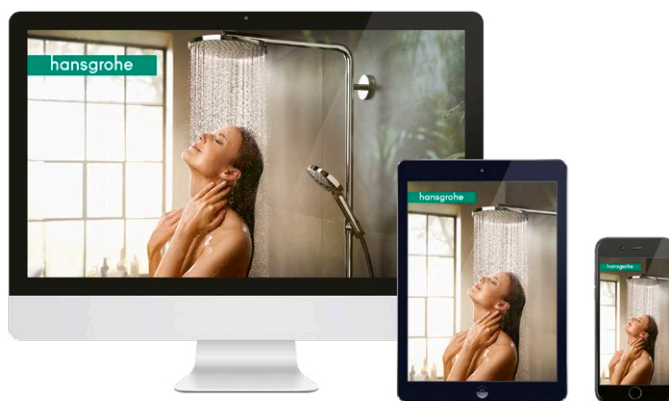

Discover more online – sign up and stay up-to-date.

Want to find out more? Sign up for updates to be the first to hear about the latest hansgrohe products and news.

www.hansgrohe.com/register

Simply scan QR code
and sign up.

This brochure only contains a small selection of our products.
Discover our whole range at hansgrohe.com

Find hansgrohe online and on social media.

HEADQUARTERS

Hansgrohe SE · P.O. Box 1145 · D-77757 Schiltach · Tel. +49 7836 51-0
Fax +49 7836 51-1300 · info@hansgrohe.com · hansgrohe-int.com

INDIA

Hansgrohe India (pvt.) Ltd. · Office Nos. 601 – 604 · Sky Station · Viman Nagar · 411 016 Pune · Maharashtra · India
Tel. +91 20 6625 9595 · info@hansgrohe.in

SINGAPORE

Hansgrohe Pte. Ltd. · 69 Mohamed Sultan Road · Singapore 239015
Tel. +65 6884 5060 · Fax +65 6884 5070 · info@hansgrohe.com.sg · hansgrohe.com.sg

UNITED KINGDOM

Hansgrohe · Units D1 and D2 · Sandown Park Trading Estate · Royal Mills · Esher · Surrey · KT10 8BL
Tel. +44 1372 472001 · Fax +44 1372 470670 · enquiries@hansgrohe.co.uk · hansgrohe.co.uk · pro.hansgrohe.co.uk