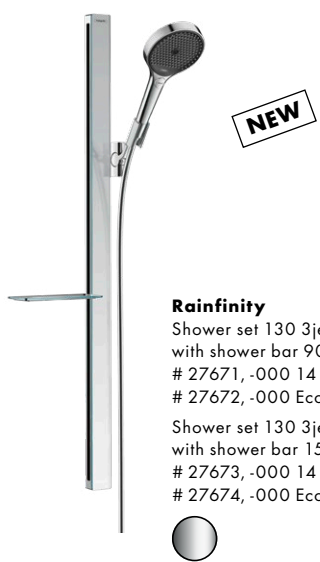

Rainfinity
Shower set 130 3jet with shower bar 90 cm and soap dish
27671, -000 14 l/min
27672, -000 EcoSmart 9 l/min

Shower set 130 3jet with shower bar 150 cm and soap dishes
27673, -000 14 l/min
27674, -000 EcoSmart 9 l/min