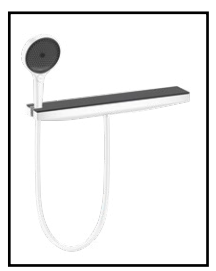

Rainfinity
Shelf 500
26844, -000, -700