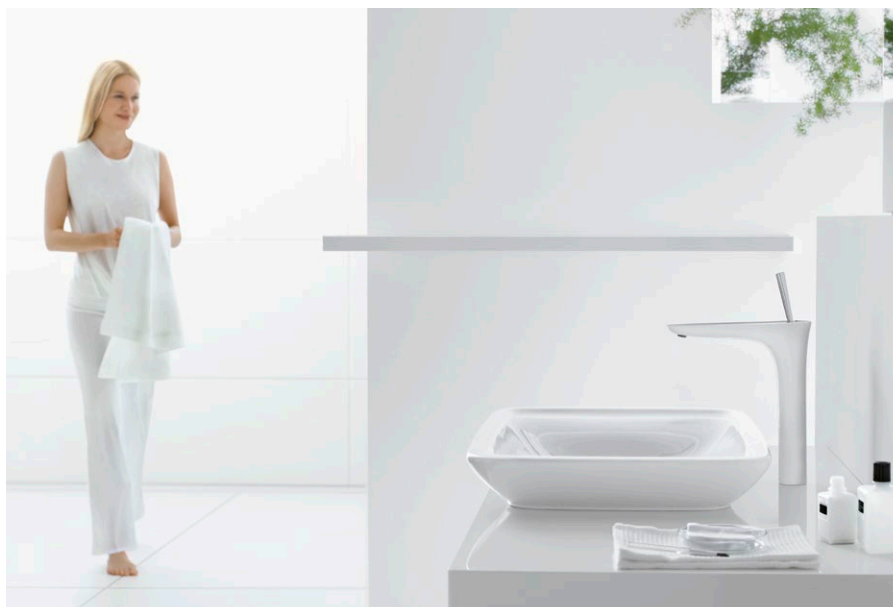

Make your dream bathroom a reality.

Do you want to transform your bathroom into a feel-good retreat bursting with character? Whether Avantgarde, Modern or Classic, we have created three style collections with a plethora of options for all your design needs.

Avantgarde.

Subtle individuality and exclusive design - use the playful touches of the emotional formal language to give your room a particularly sensuous feel.