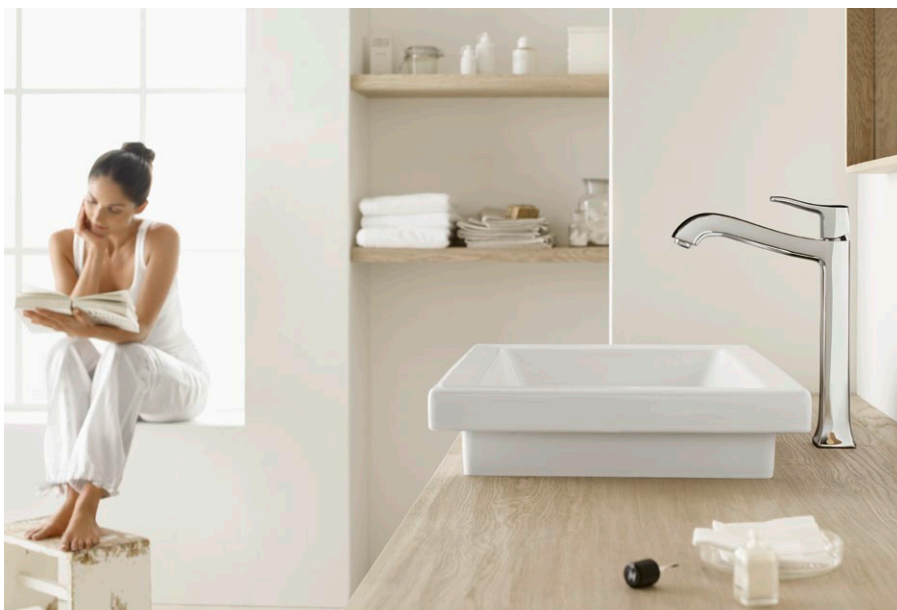

Classic.

Tradition and functionality in its most beautiful format – a formal language of classic beauty that spreads a warm, harmonious atmosphere.

PuraVida®

PuraVida, the exceptional designer tap from hansgrohe, interprets the enjoyment of water in a completely new way. Timeless design in radiant white and gleaming chrome cleverly reveals intuitive usability and innovative technologies. Boasting stylish taps, showers and accessories, PuraVida is the hansgrohe range that offers the peak of bathroom luxury.