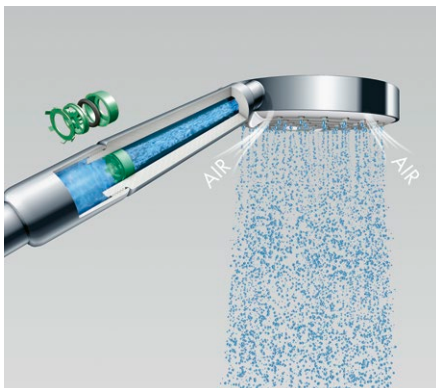

EcoSmart

Save money and be eco-friendly

hansgrohe showers and taps equipped with EcoSmart technology consume up to 60% less water than conventional products. This not only means that you use less water, but also need less energy to heat the water – good news for the planet, and good news for your wallet.