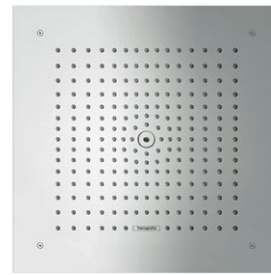

Raindance E

Overhead shower 400/400 1jet
26252, -000 20 l/min
26253, -000 EcoSmart 9 l/min
Basic set for overhead shower 400/400 1jet
26254180 (not shown)