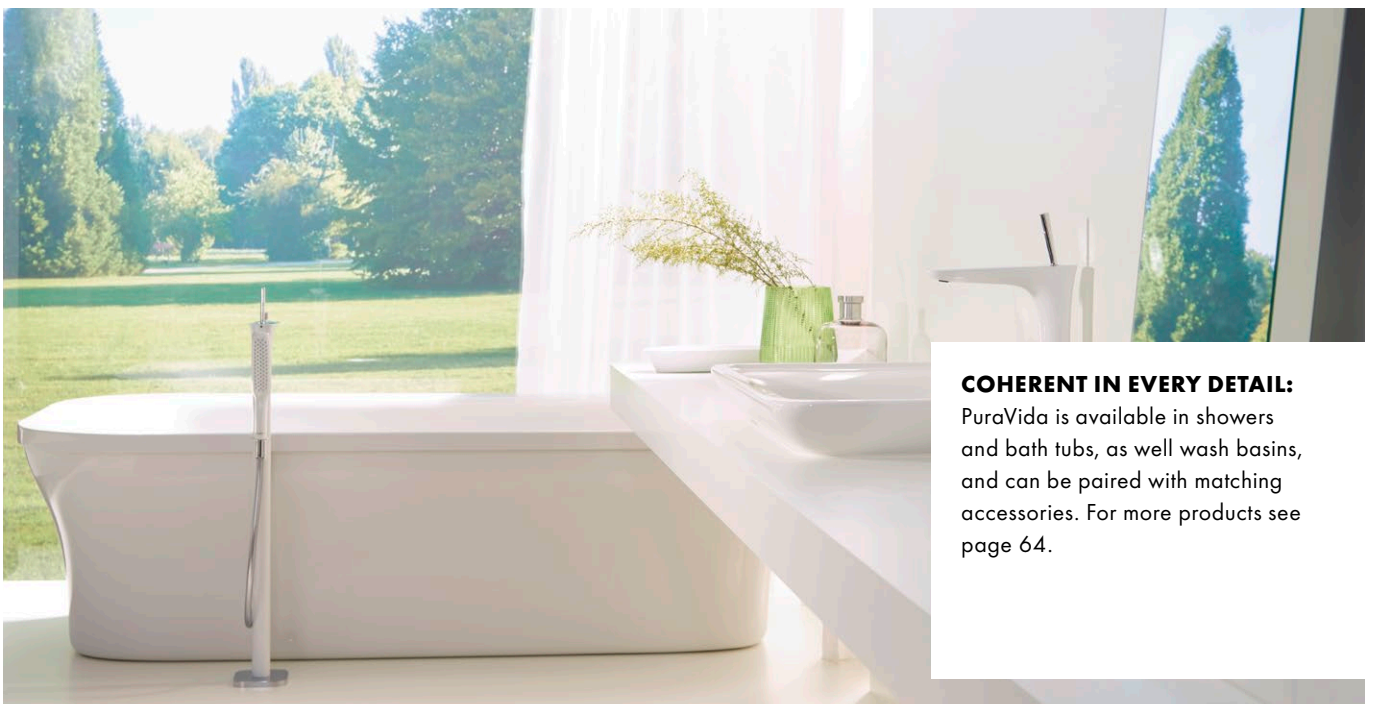

Pure sensual indulgence – **PuraVida®.**

PuraVida is all about multi-sensory design. It is timelessly purist and shines with scratchproof powder coating in either the two-tone white and chrome or in chrome alone. But the PuraVida aesthetic is about more than just looks: EcoSmart technology reduces your water consumption, energy bills and your carbon footprint. Pure and simple.