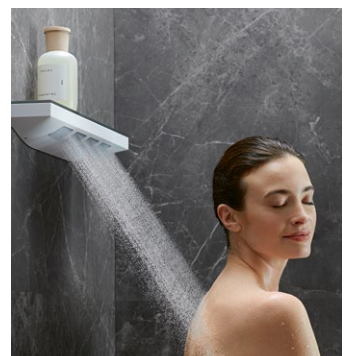

The ultimate in showering indulgence.

Your bathroom is your personal feel-good space where relaxation takes centre stage. Imagine being cocooned from head to toe in ultra-soft micro-droplets in your shower – all-round indulgence like you’ve never experienced it before.

ALWAYS COMES IN HANDY:
Choose the perfect hand shower
for your needs from two variants.

**RELAX. STOP CARRYING THE
WEIGHT OF THE WORLD ON YOUR
SHOULDERS:**
The new shoulder shower with integrated
shelf for an innovative, enveloping shower.