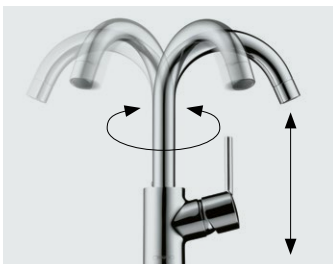

The heart of the home.

---

hansgrohe kitchen taps and accessories are a series of innovative kitchen aids designed to make daily life easier with useful functions such as Select technology and ComfortZone. The new Focus M42 range boasts organic design with precision edges to add a touch of class to your kitchen. You have the choice between various basic shapes and heights plus two surface finishes to make the kitchen your favourite room in the house.

COMFORTZONE:

The ComfortZone feature increases the amount of space with the swivel function and various kitchen tap heights, making it easier to fill or clean tall containers such as pots, large vases and water bottles.