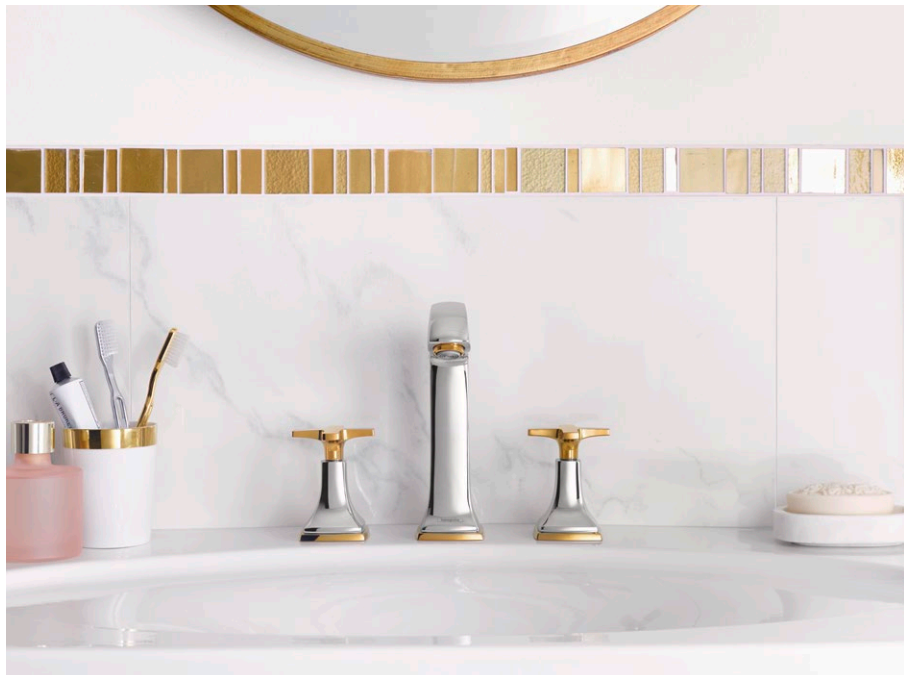

More products can be found at [hansgrohe.com](https://www.hansgrohe.com)

Metropol[®] Classic

It's easy to fall in love with the charm of the Metropol Classic tap range, thanks to its sophisticated sweeping lines and optional gold accents. It's a fusion of modern and classic styling, which makes it the perfect accompaniment to any luxurious bathroom aesthetic. If you opt for the gold, you'll find the subtlety of it pays tribute to the high quality of both the design and the workmanship, while the variety of handles means that you can easily tailor your bathroom to both look and function in a way best suited to you.