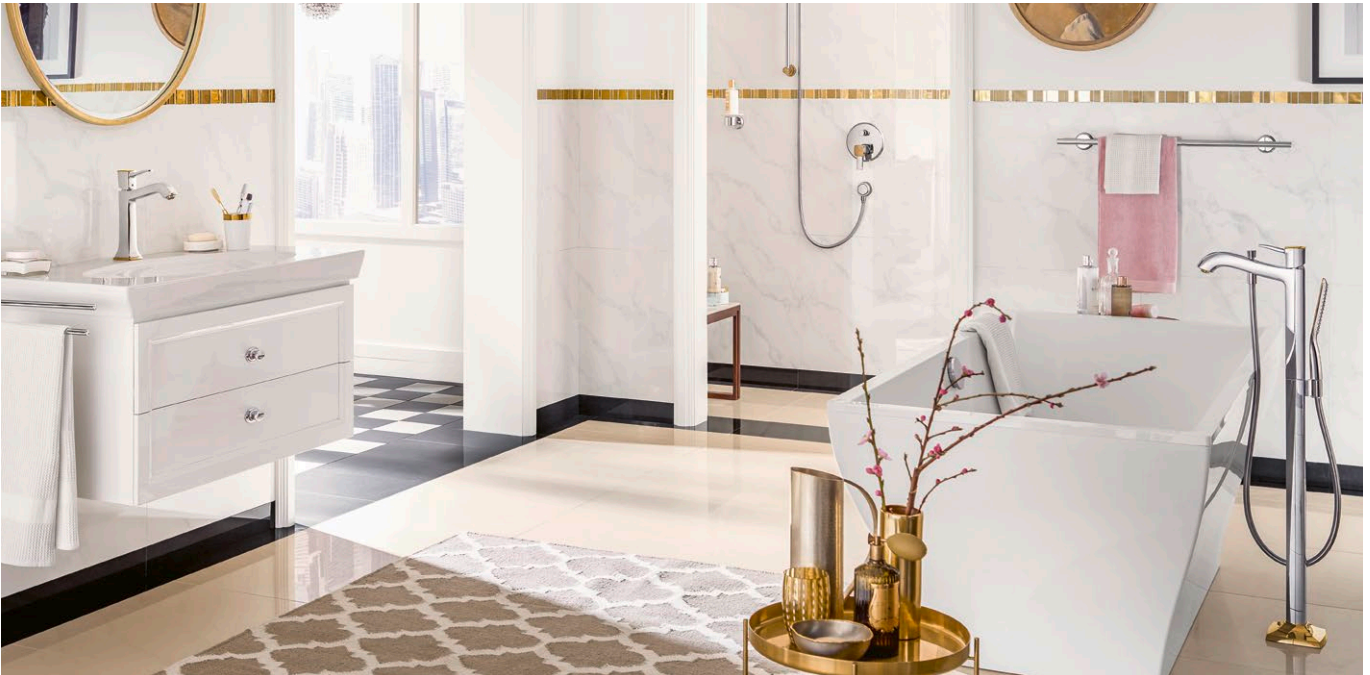

More products can be found at [hansgrohe.com](https://www.hansgrohe.com)