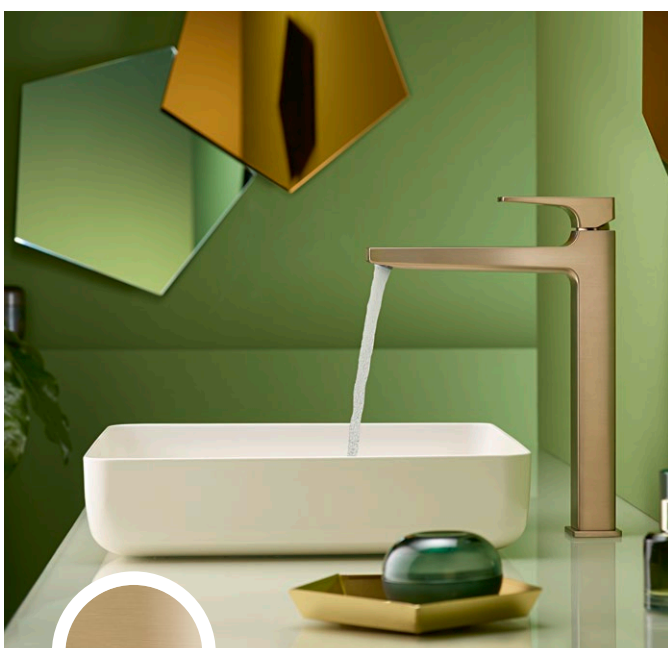

140 BRUSHED BRONZE

Harmony in gentle natural shades and nuances - the warm tone has very subtle nuances with its brushed surface finish. And it can also be perfectly paired with natural shades.