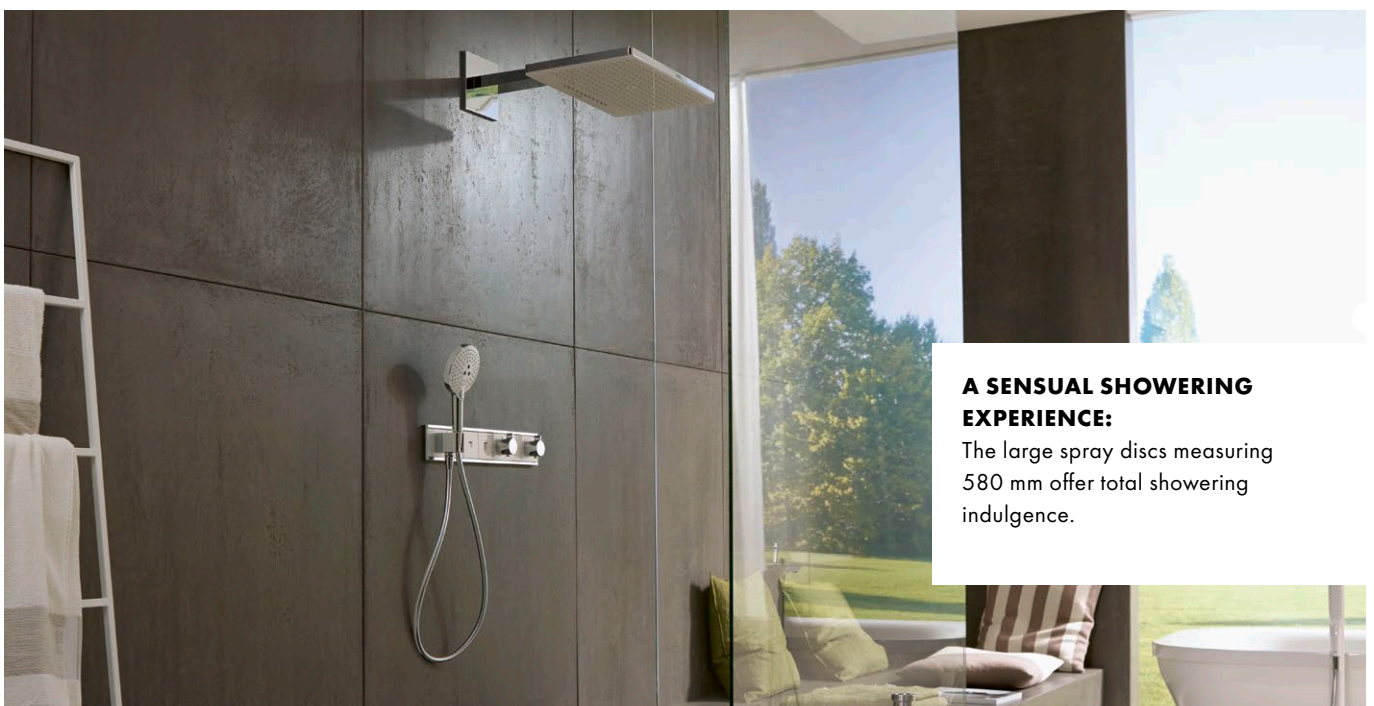

More products can be found at hansgrohe.com

Next level indulgence – **Rainmaker®.**

Experience water on a big scale. Rainmaker is synonymous with lavish showering indulgence that is a cut above the rest. The large rain shower has the power to turn your bathroom into a spa, a tropical shower or a mountain waterfall. Available for the wall, ceiling or as a shower system with overhead shower, hand shower and Select thermostatic mixer. With a slender chrome frame and high-quality glass spray disc in white or elegant black, the Rainmaker systems are sophisticated designer products.